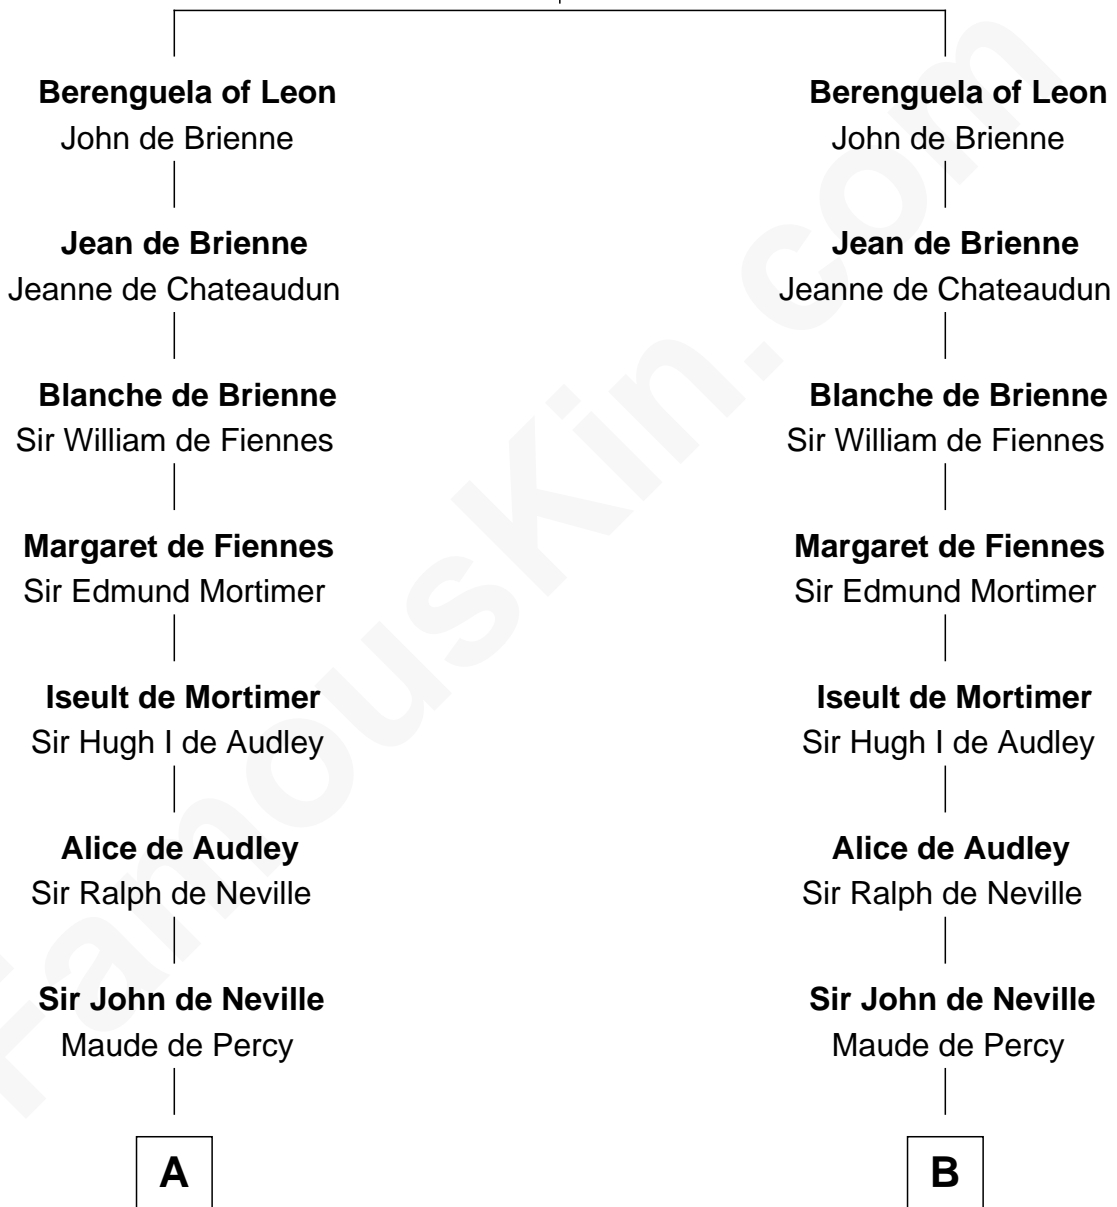

FamousKin.com

Relationship Chart of

Lewis Carroll

Author of Alice in Wonderland

20th cousin 1 time removed of

Fletcher Christian

Leader of the mutiny on the Bounty

Alfonso IX, King of Leon
Berengaria of Castile

C

Lucy Hoghton
Thomas Lutwidge

Henry Lutwidge
Jane Molyneux

Charles Lutwidge
Elizabeth Anne Dodgson

Frances Jane Lutwidge
Rev. Charles Dodgson

Lewis Carroll
Author of Alice in Wonderland

D

Eleanor Kirkby
Humphrey Senhouse