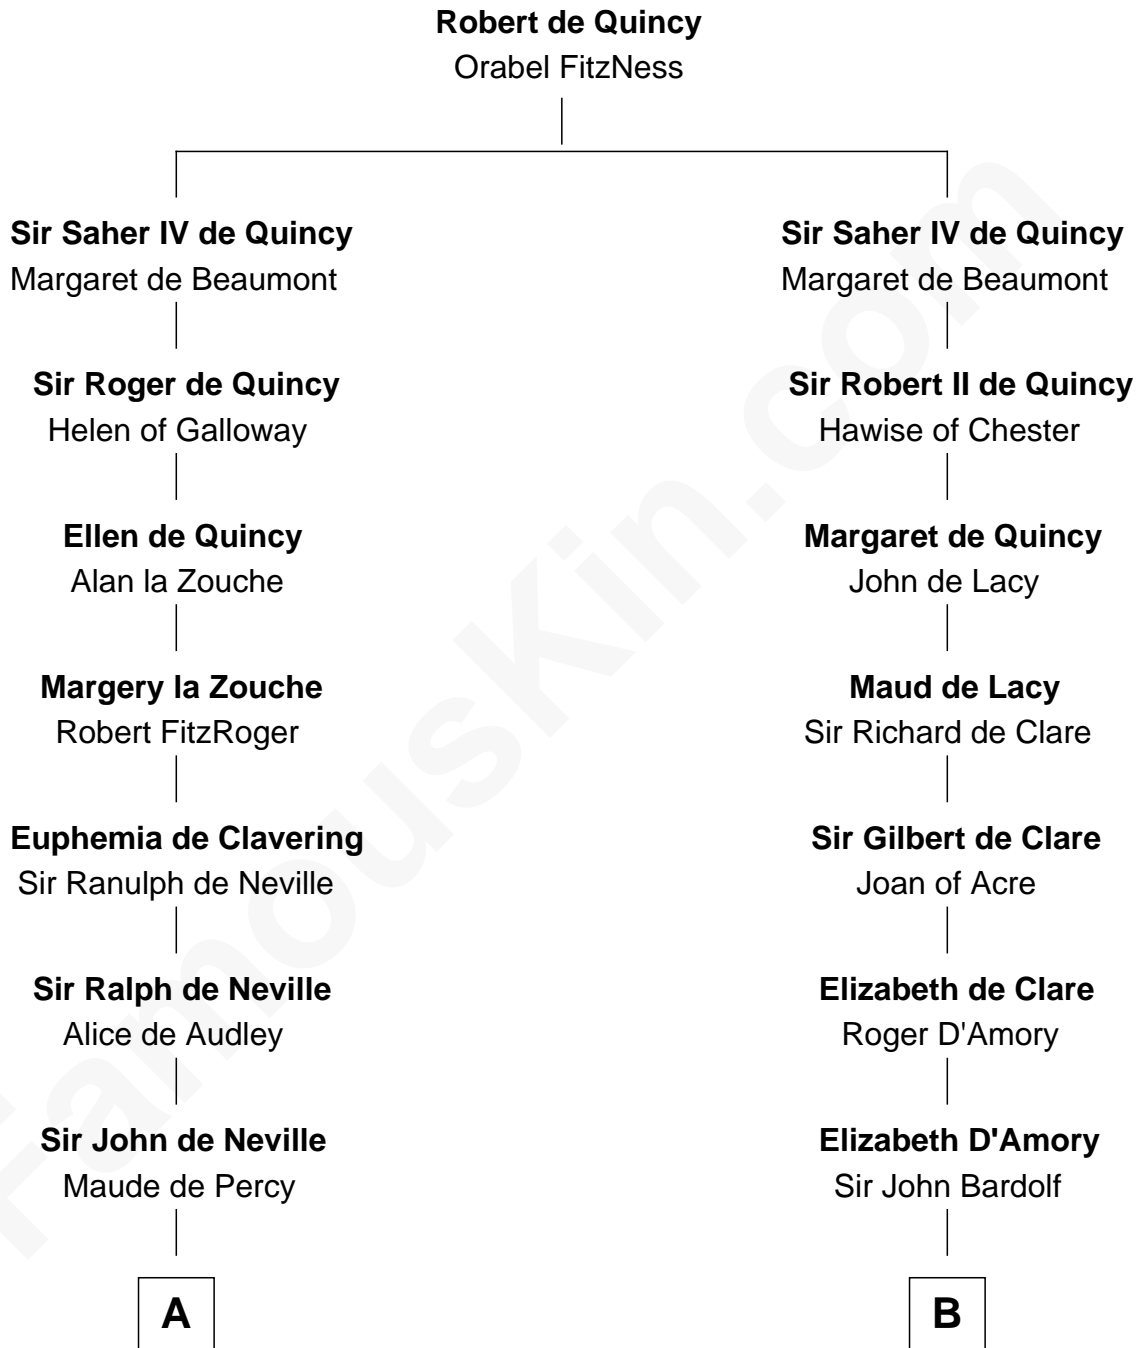

## Relationship Chart of

### Lewis Carroll

*Author of Alice in Wonderland*

20th cousin 1 time removed of

### Fletcher Christian

*Leader of the mutiny on the Bounty*

THE "BOUNTY" AT OAHU

**C**

**Lucy Hoghton**  
Thomas Lutwidge

**Henry Lutwidge**  
Jane Molyneux

**Charles Lutwidge**  
Elizabeth Anne Dodgson

**Frances Jane Lutwidge**  
Rev. Charles Dodgson