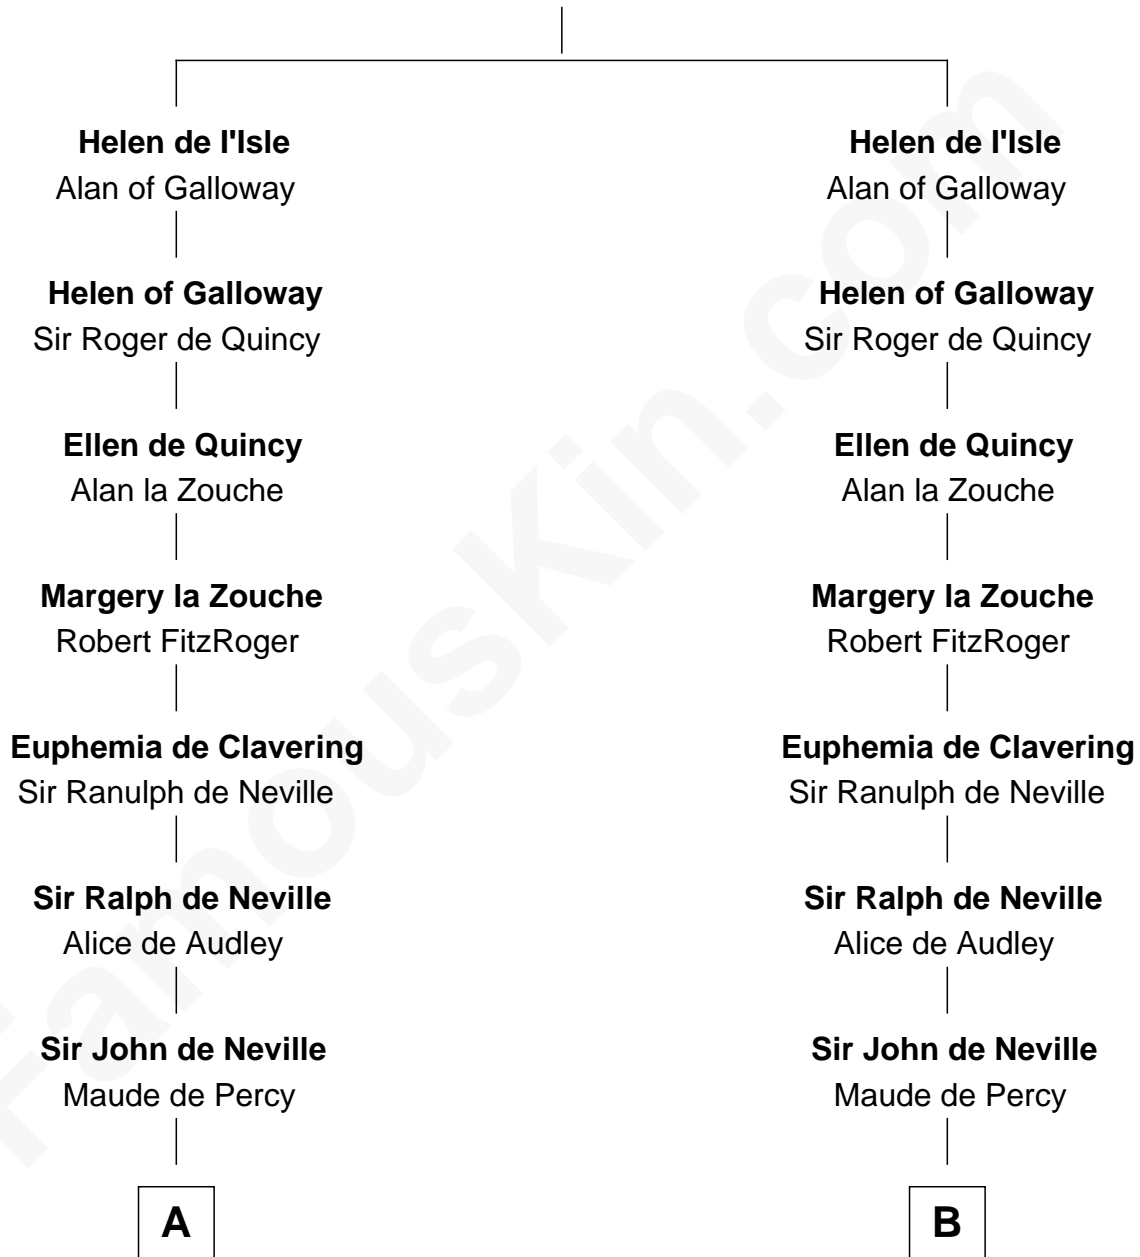

FamousKin.com

Relationship Chart of Lewis Carroll

Author of Alice in Wonderland

20th cousin 1 time removed of

Fletcher Christian

Leader of the mutiny on the Bounty

Reginald de l'Isle

Fonia of Moray

C

Lucy Hoghton
Thomas Lutwidge

Henry Lutwidge
Jane Molyneux

Charles Lutwidge
Elizabeth Anne Dodgson

Frances Jane Lutwidge
Rev. Charles Dodgson

Lewis Carroll
Author of Alice in Wonderland

D

Eleanor Kirkby
Humphrey Senhouse

Bridget Senhouse
John Christian

Charles Christian
Anne Dixon

Fletcher Christian
Leader of the mutiny on the Bounty