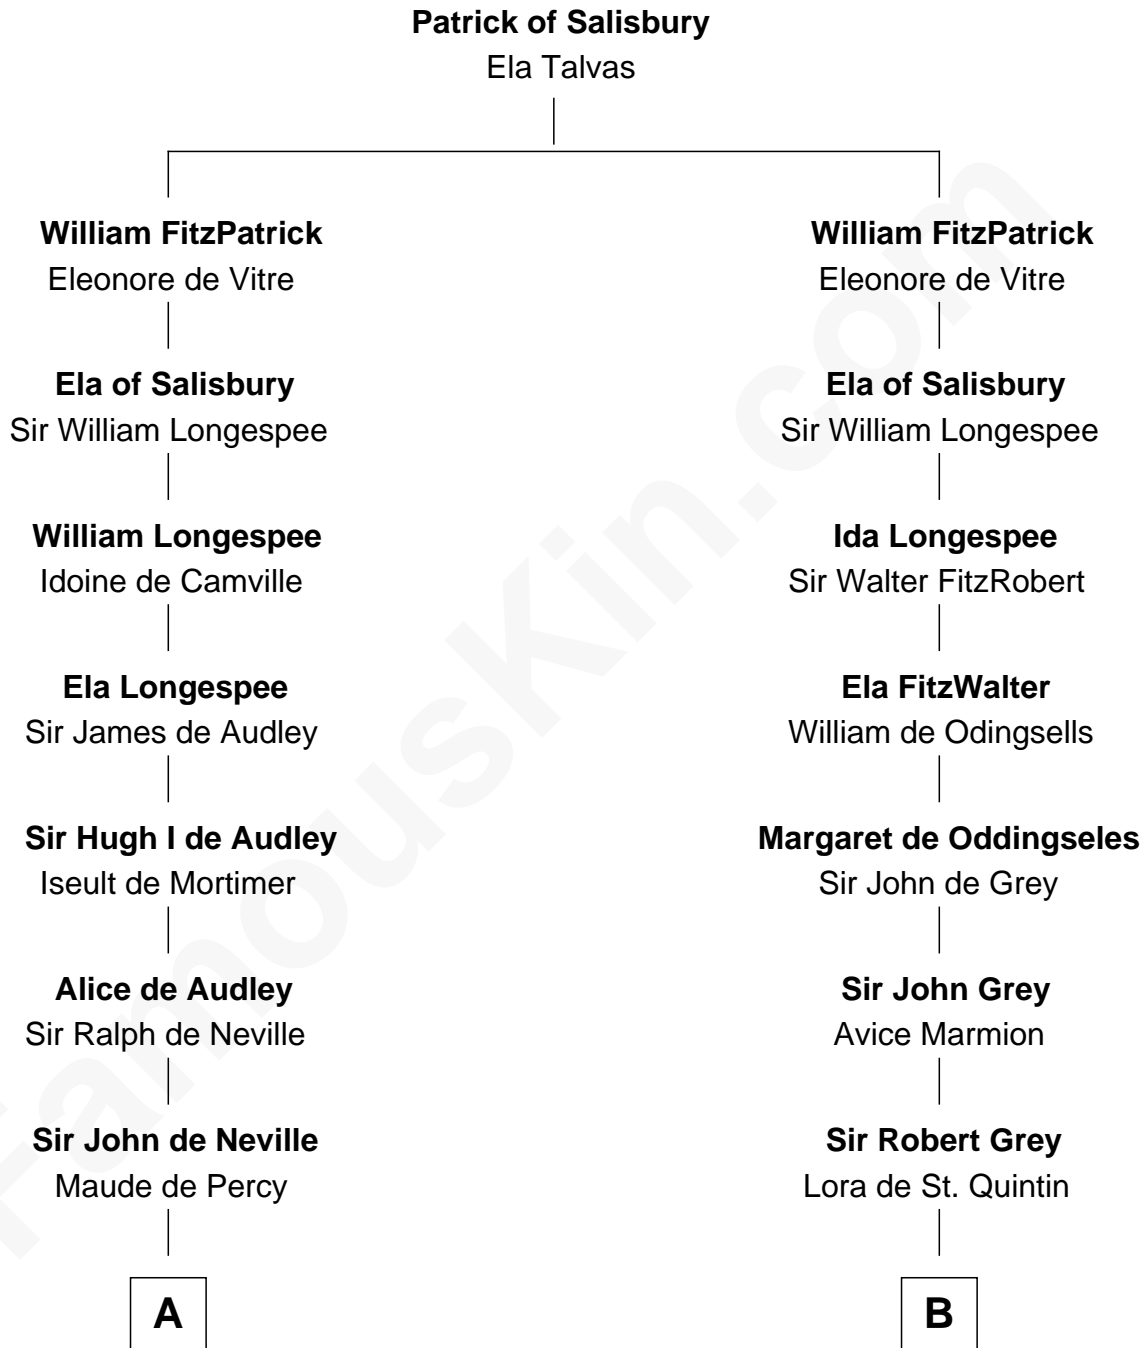

FamousKin.com

Relationship Chart of Lewis Carroll

Author of Alice in Wonderland

20th cousin 1 time removed of

Fletcher Christian

Leader of the mutiny on the Bounty

THE "BOUNTY" BY OSANBON

C

Lucy Hoghton
Thomas Lutwidge

Henry Lutwidge
Jane Molyneux

Charles Lutwidge
Elizabeth Anne Dodgson

Frances Jane Lutwidge
Rev. Charles Dodgson

Lewis Carroll
Author of Alice in Wonderland

D

Eleanor Kirkby
Humphrey Senhouse

Bridget Senhouse
John Christian

Charles Christian
Anne Dixon

Fletcher Christian
Leader of the mutiny on the Bounty