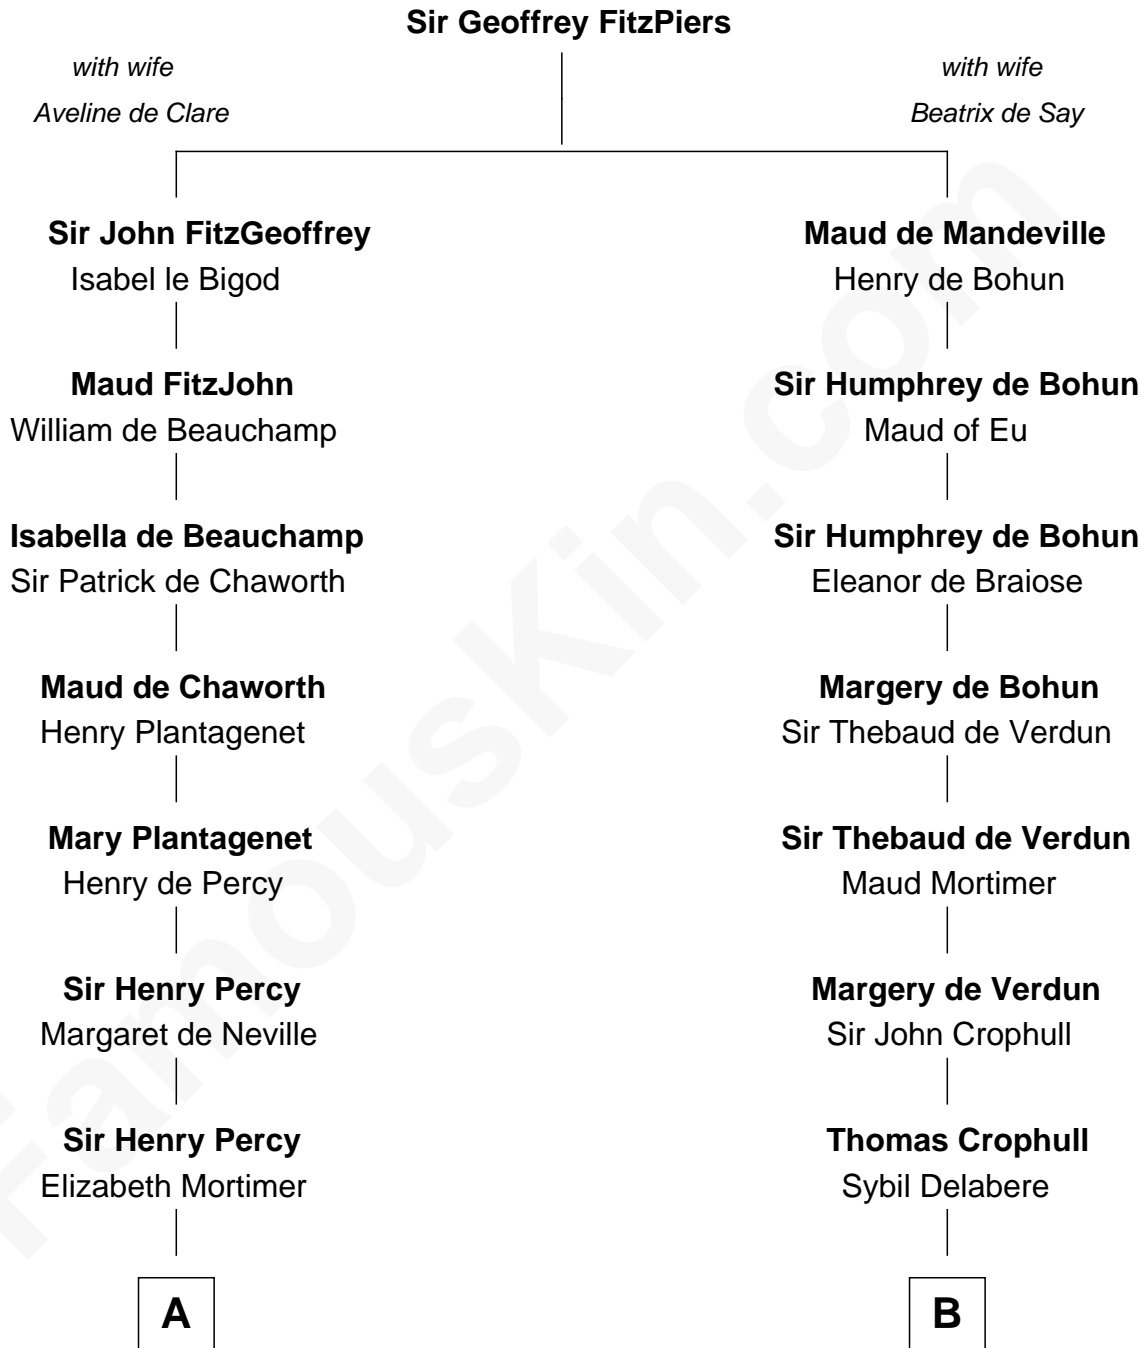

Button Gwinnett

Signer of the Declaration of Independence