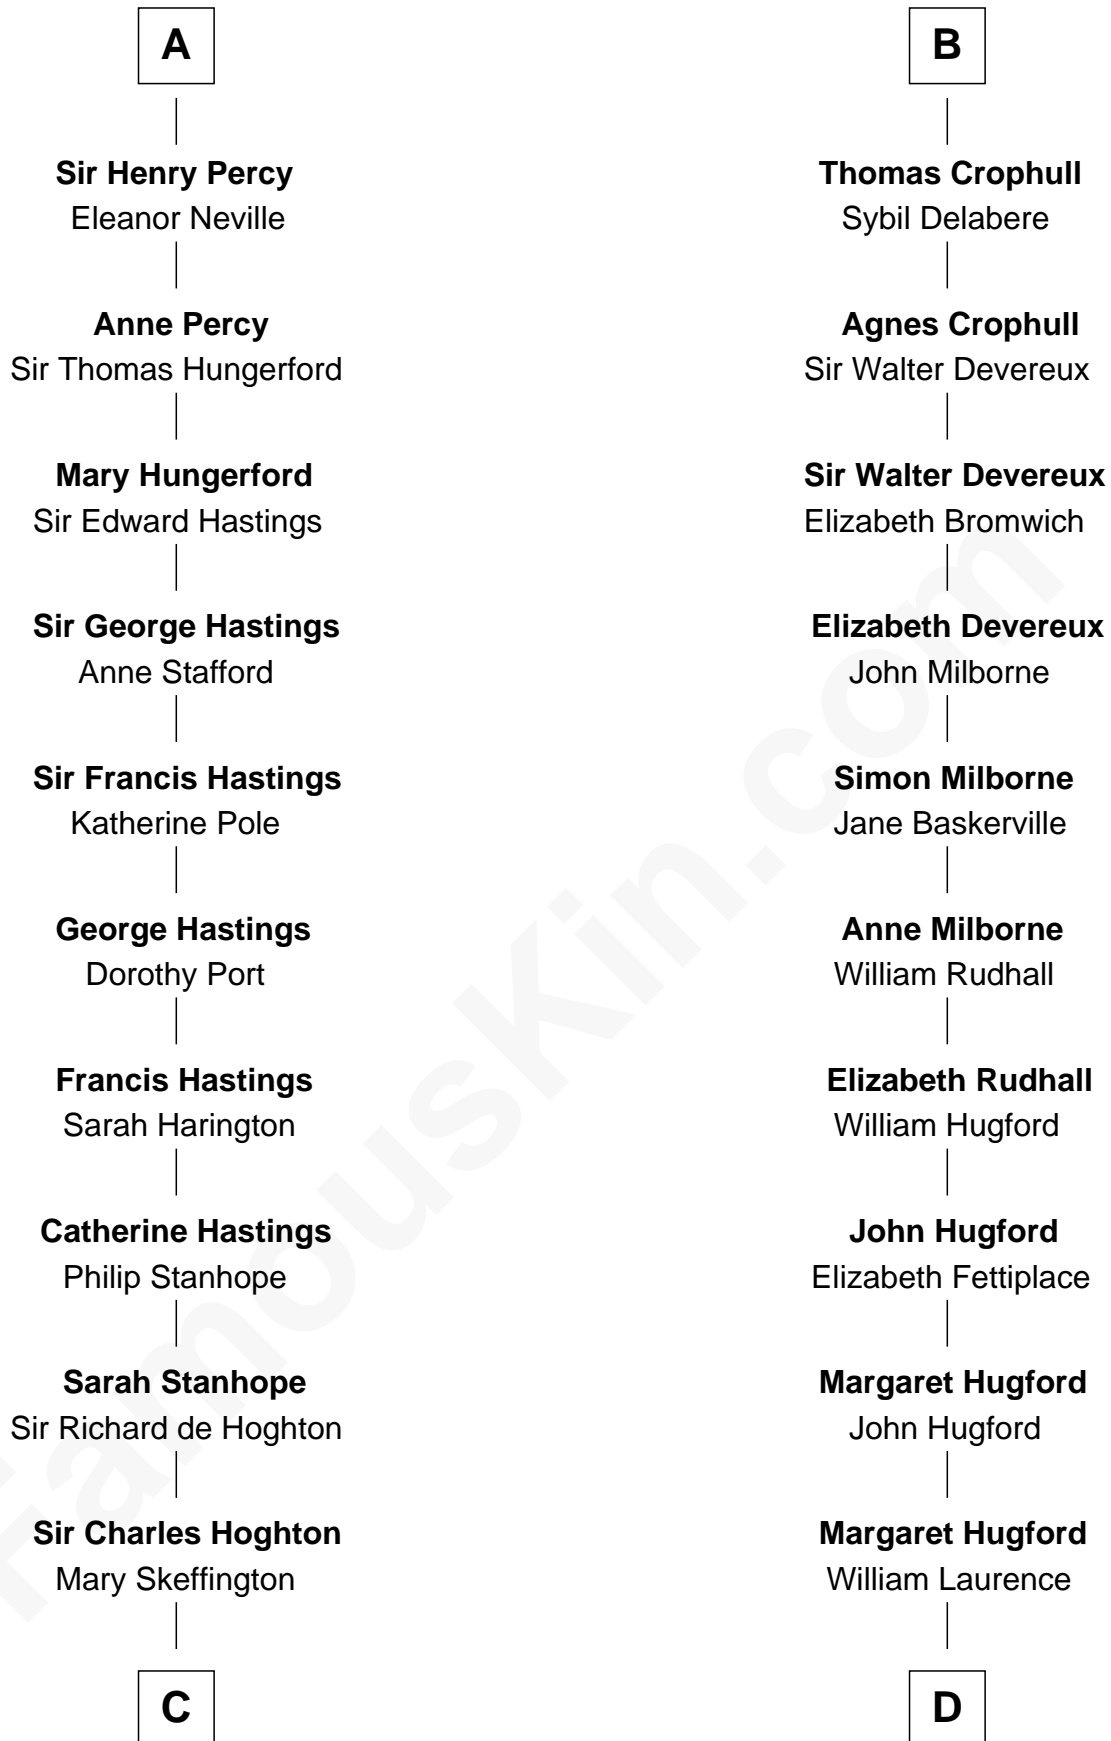

# FamousKin.com Relationship Chart of

**Lewis Carroll**

*Author of Alice in Wonderland*

21st cousin of

**Button Gwinnett**

*Signer of the Declaration of Independence*

**Alfonso VIII of Castile**

Eleanor of England

**C**

**Lucy Hoghton**  
Thomas Lutwidge

**Henry Lutwidge**  
Jane Molyneux

**Charles Lutwidge**  
Elizabeth Anne Dodgson

**Frances Jane Lutwidge**  
Rev. Charles Dodgson

**Lewis Carroll**  
*Author of Alice in Wonderland*