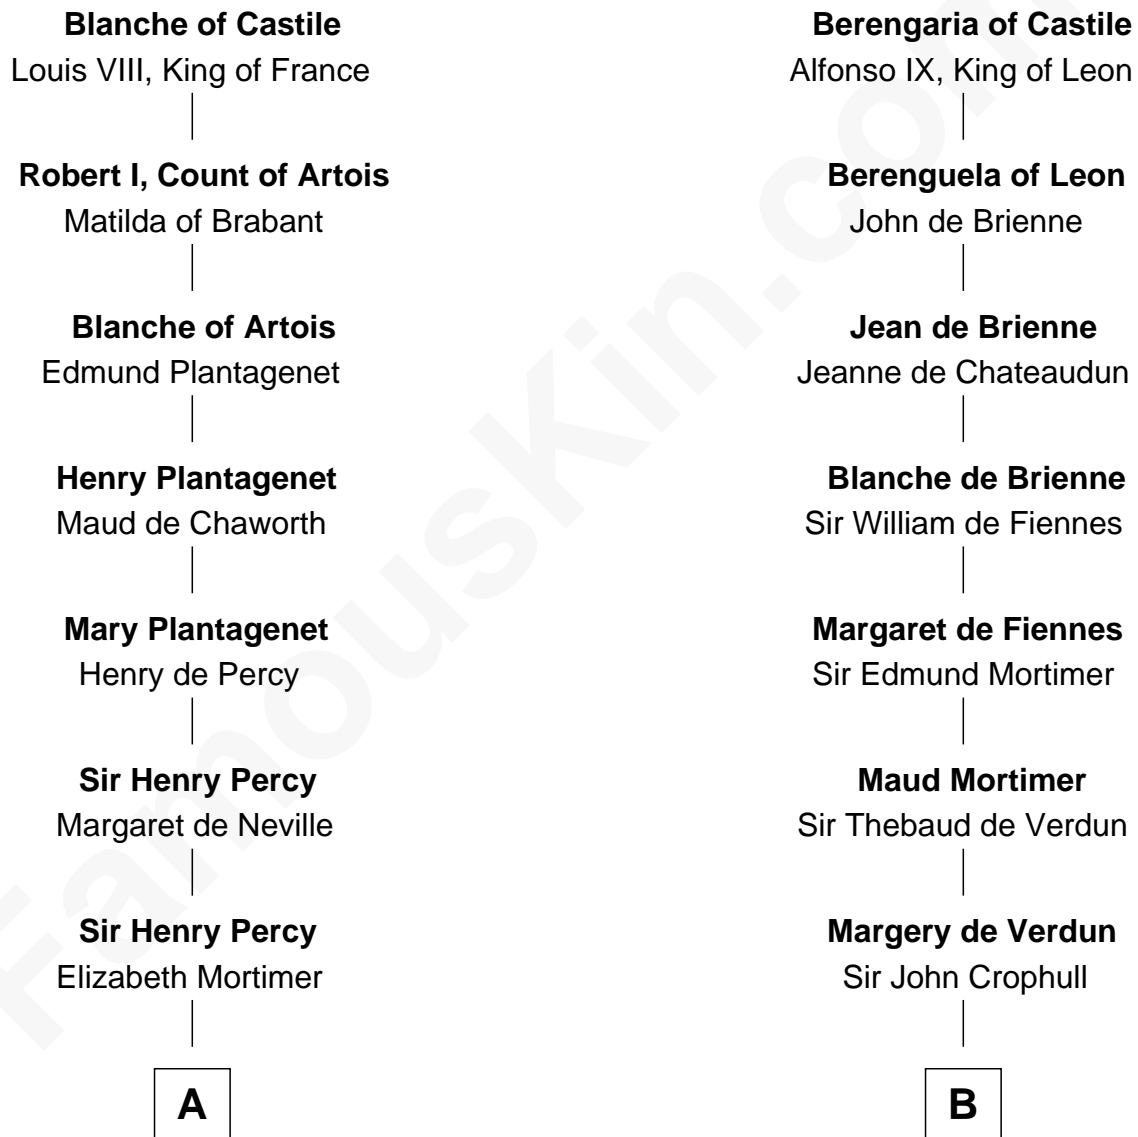

# FamousKin.com Relationship Chart of

**Lewis Carroll**

*Author of Alice in Wonderland*

21st cousin of

**Button Gwinnett**

*Signer of the Declaration of Independence*

**Alfonso VIII of Castile**

Eleanor of England

**C**

**Lucy Hoghton**  
Thomas Lutwidge

**Henry Lutwidge**  
Jane Molyneux

**Charles Lutwidge**  
Elizabeth Anne Dodgson

**Frances Jane Lutwidge**  
Rev. Charles Dodgson

**Lewis Carroll**  
*Author of Alice in Wonderland*