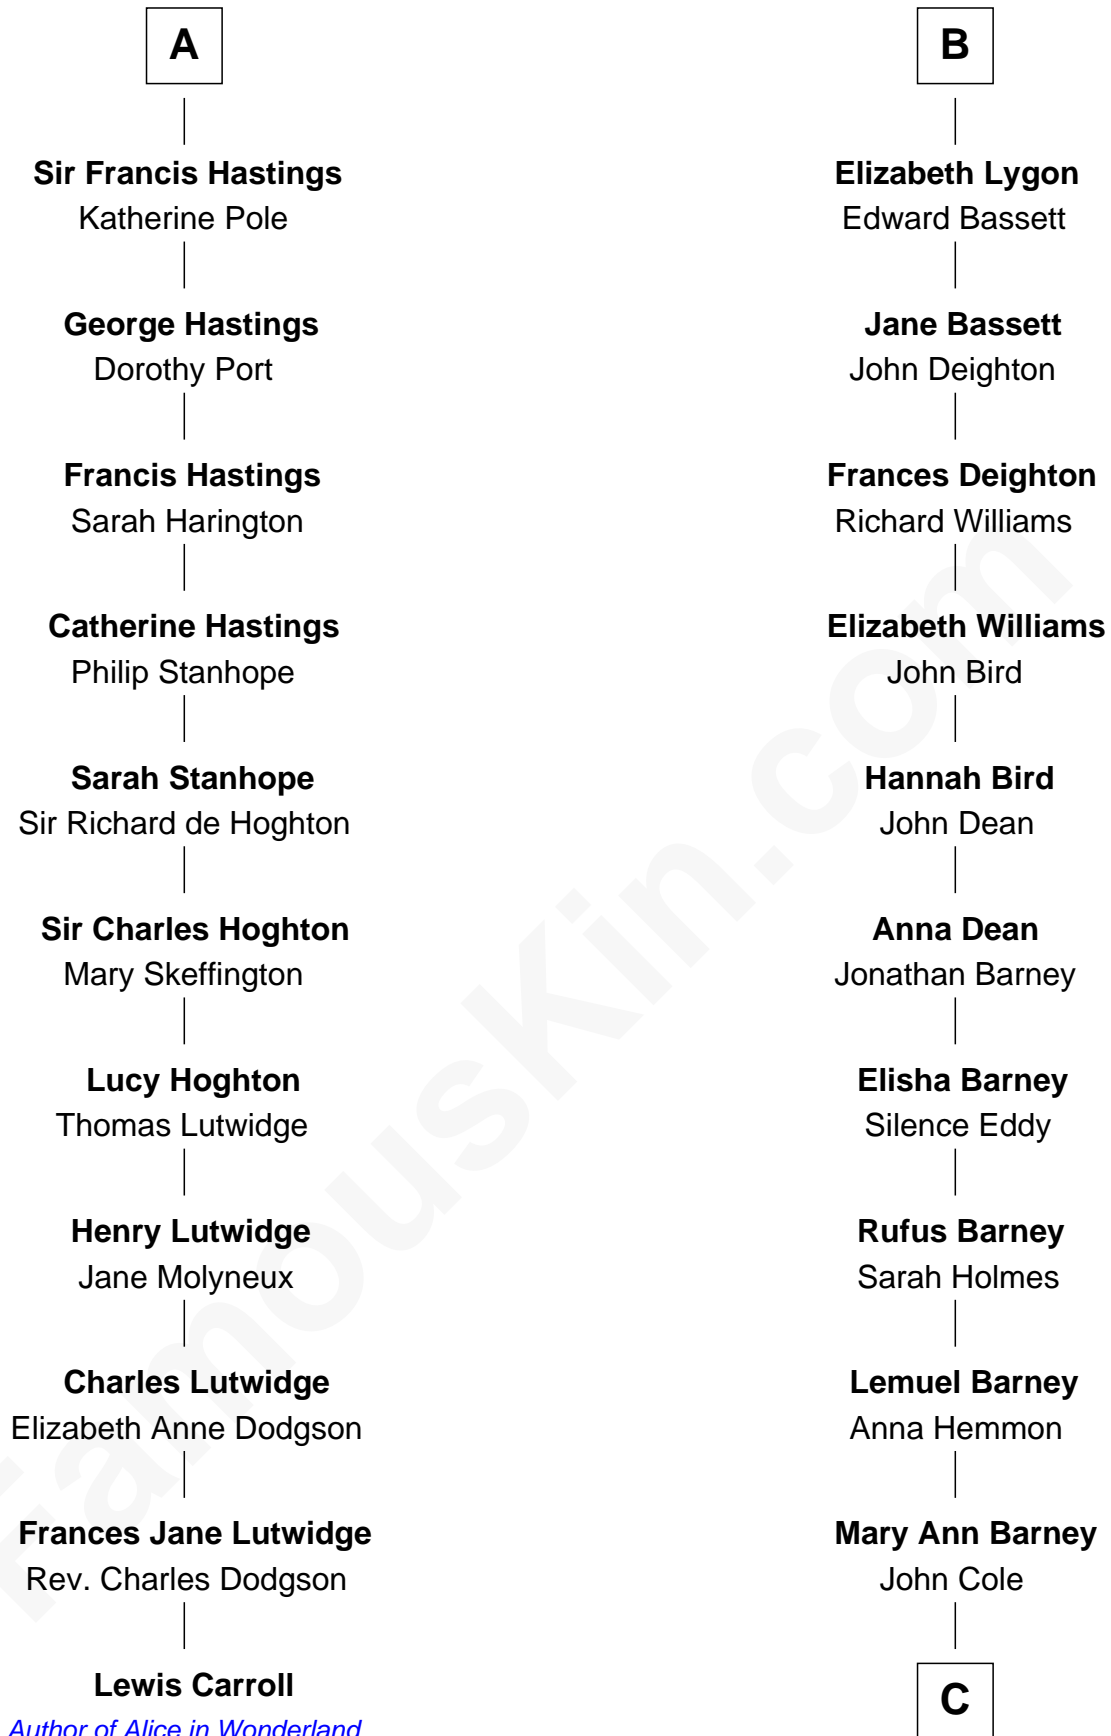

FamousKin.com

Relationship Chart of

Lewis Carroll

Author of Alice in Wonderland

17th cousin 4 times removed of

Michael Lookinland

TV Actor

C