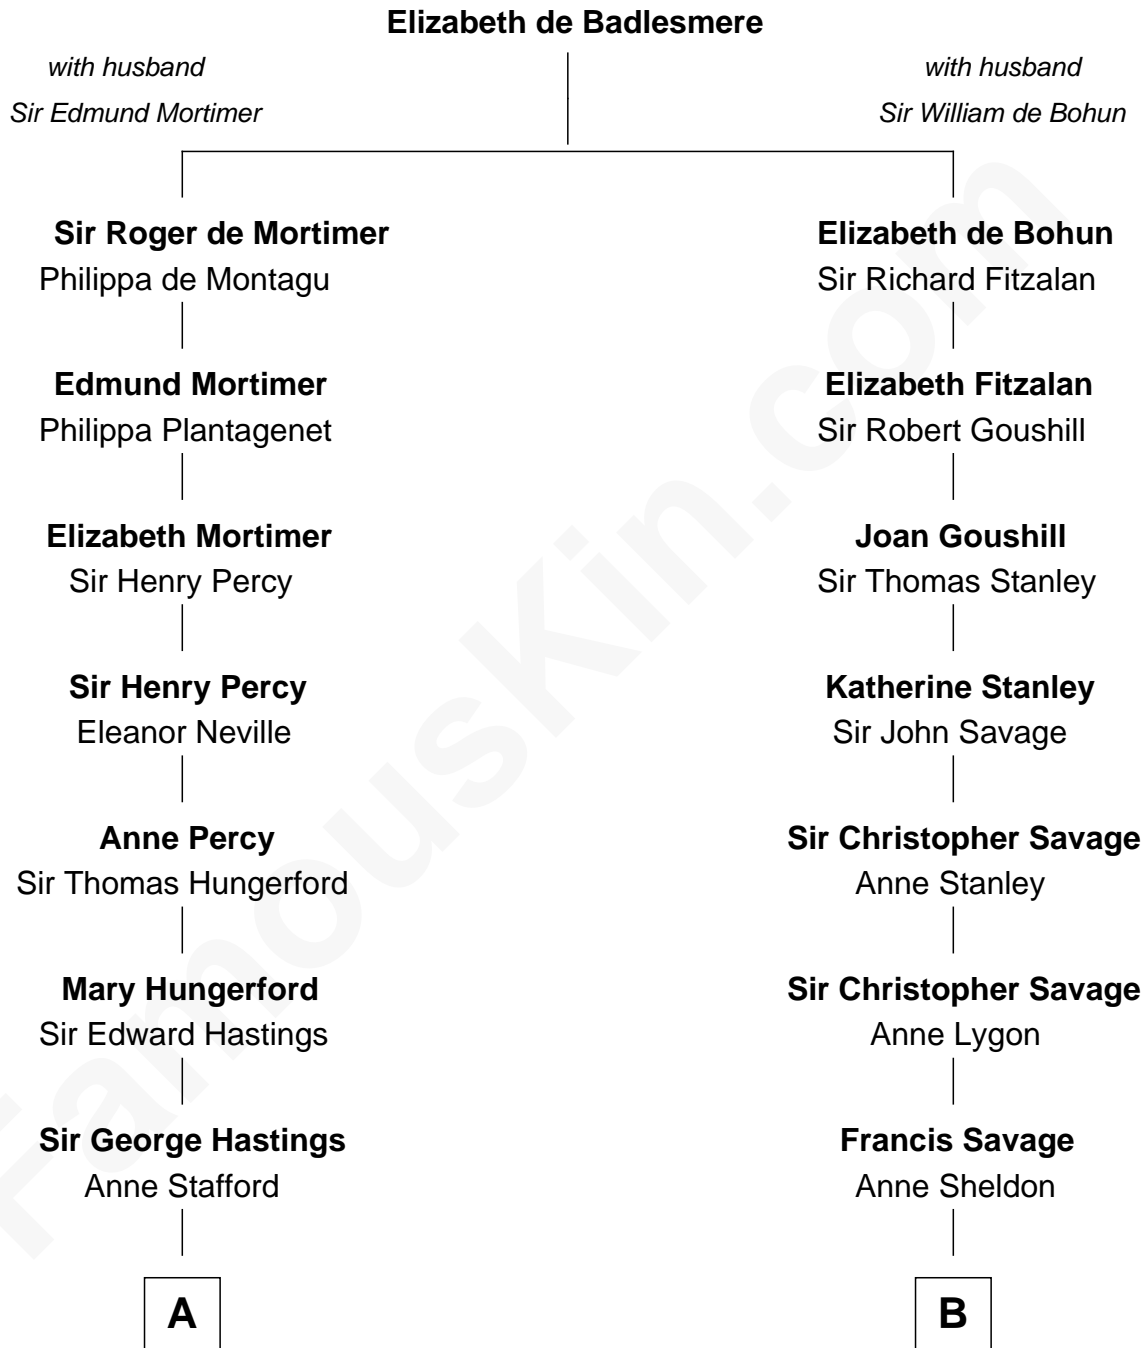

FamousKin.com

Relationship Chart of Lewis Carroll

Author of Alice in Wonderland

17th cousin 3 times removed of

Parker Stevenson

TV and Movie Actor

C

Evelyn Taylor

Eli Kirk Price

Philip Price

Sarah Meade Harrison

Sarah Meade Price

Richard Stevenson Parker

Parker Stevenson

TV and Movie Actor

FamousKin.com