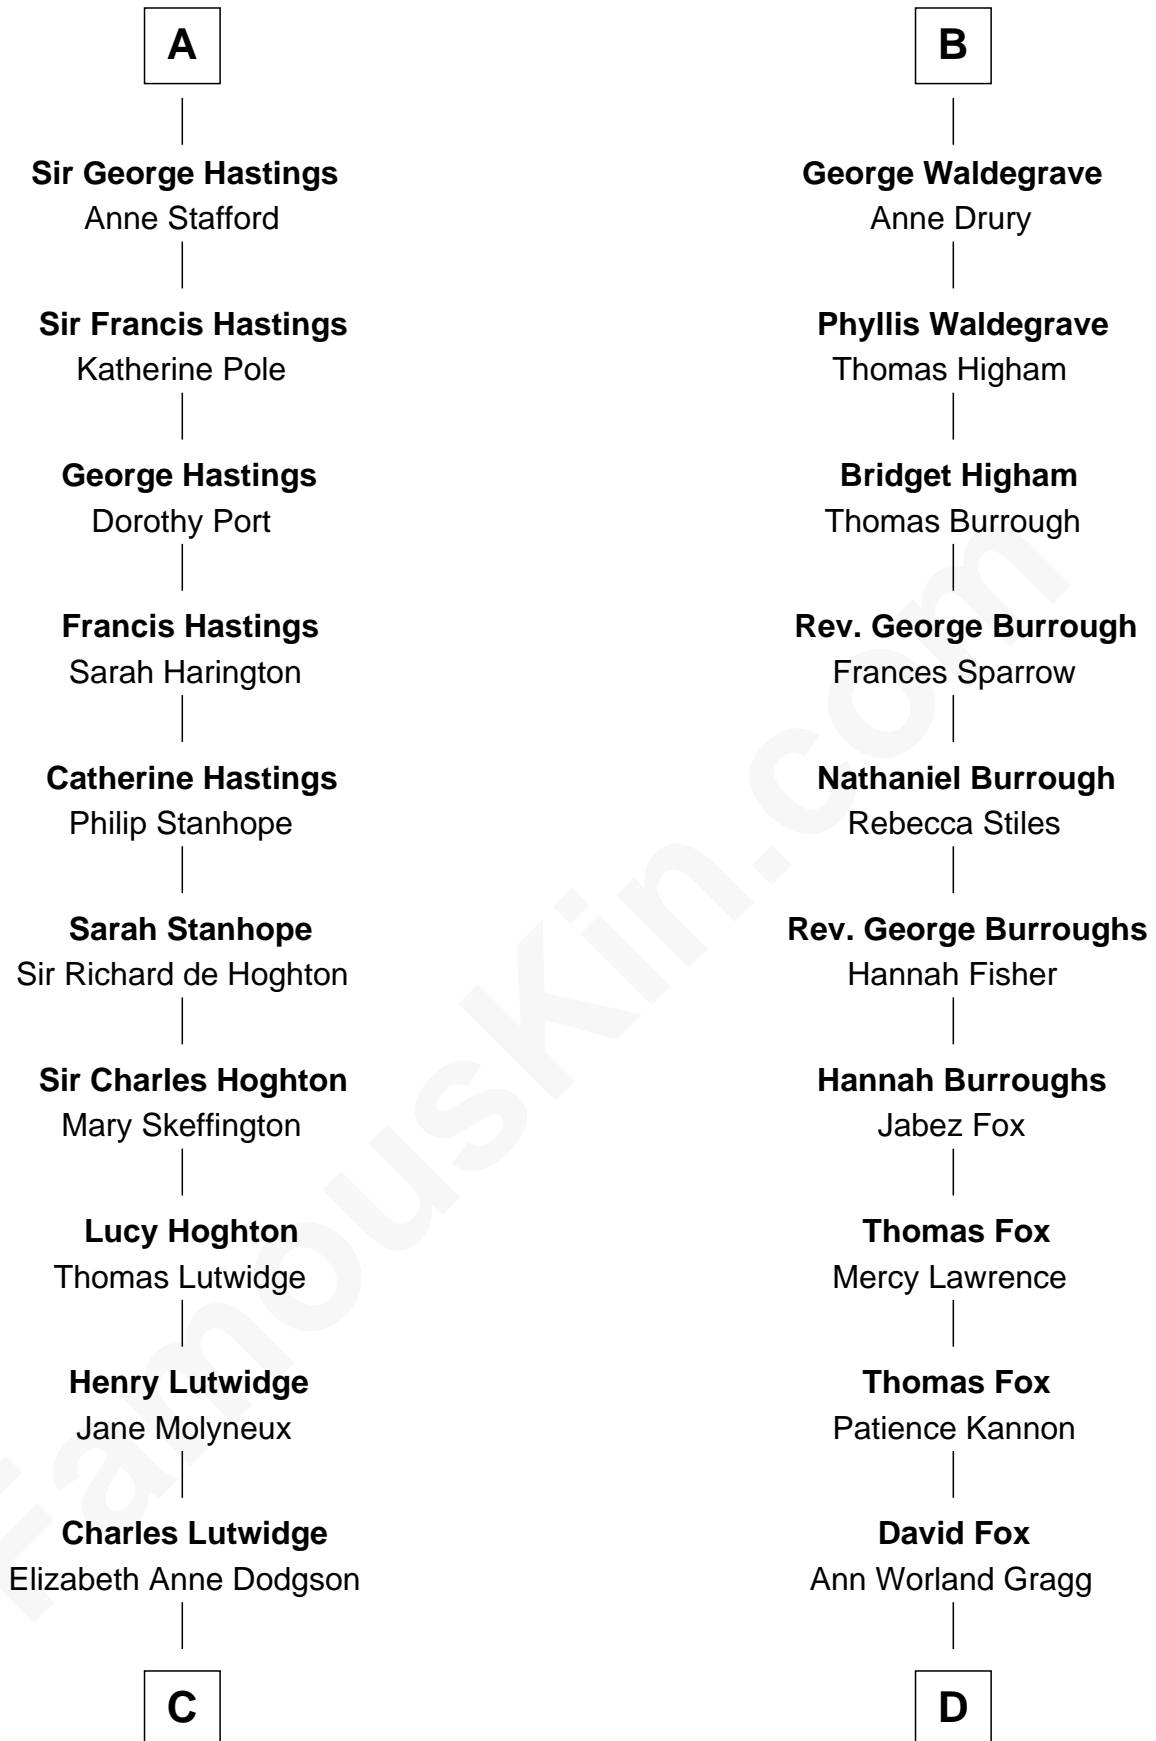

## Relationship Chart of

### Lewis Carroll

*Author of Alice in Wonderland*

18th cousin 3 times removed of

### Bob Moore

*Co-Founder, Bob's Red Mill*

**C**

**Frances Jane Lutwidge**

Rev. Charles Dodgson

**Lewis Carroll**

*Author of Alice in Wonderland*

**D**

**Morris Fox**

Sarah A. Smith

**Violette Fox**

Daniel Francis Learnard

**Clinton Morris Learnard**

Gertrude Maud Yost

**Doris Dell Learnard**

Kenneth Earl Moore