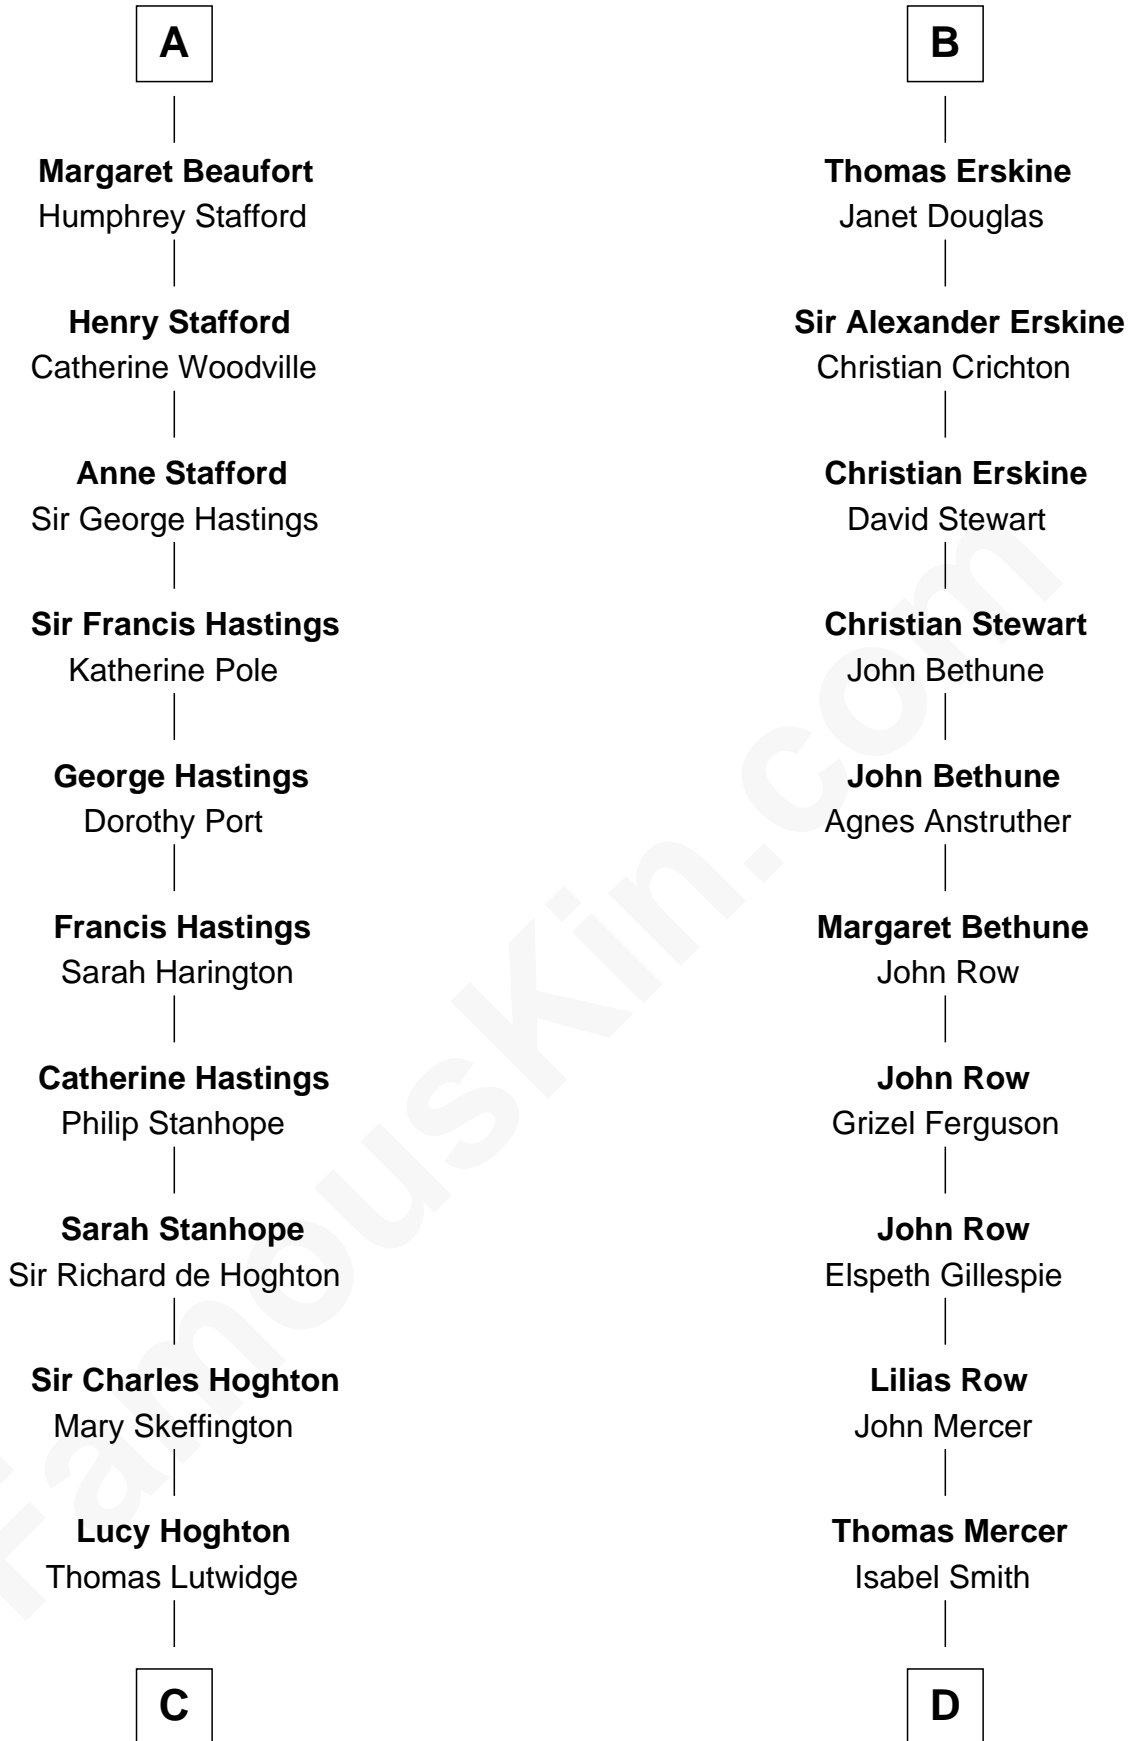

### Lewis Carroll

*Author of Alice in Wonderland*

18th cousin 2 times removed of

### General Hugh Mercer

*American Revolution*

**Gilbert de Clare**

Isabel Marshal

**C**

**Henry Lutwidge**

Jane Molyneux

**Charles Lutwidge**

Elizabeth Anne Dodgson

**Frances Jane Lutwidge**

Rev. Charles Dodgson

**Lewis Carroll**

*Author of Alice in Wonderland*

**D**

**William Mercer**

Anne Munro

**General Hugh Mercer**

*American Revolution*

FamousKin.com