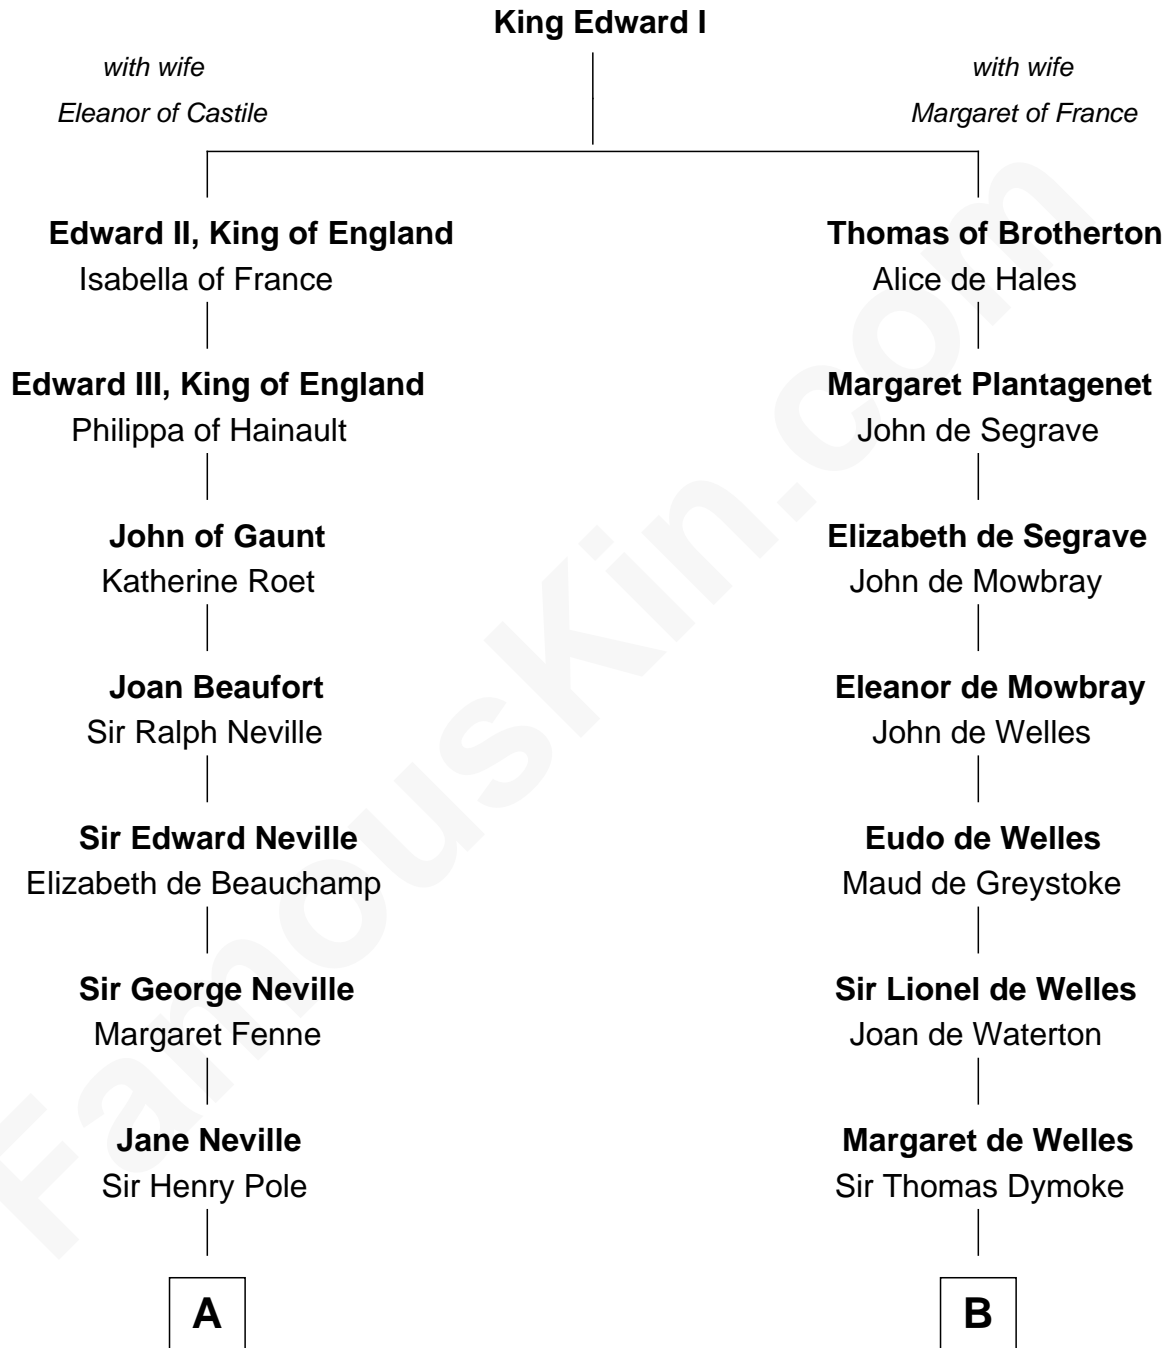

FamousKin.com

Relationship Chart of

Lewis Carroll

Author of Alice in Wonderland

17th cousin 3 times removed of

Robert Frost

Poet and Playwright

C