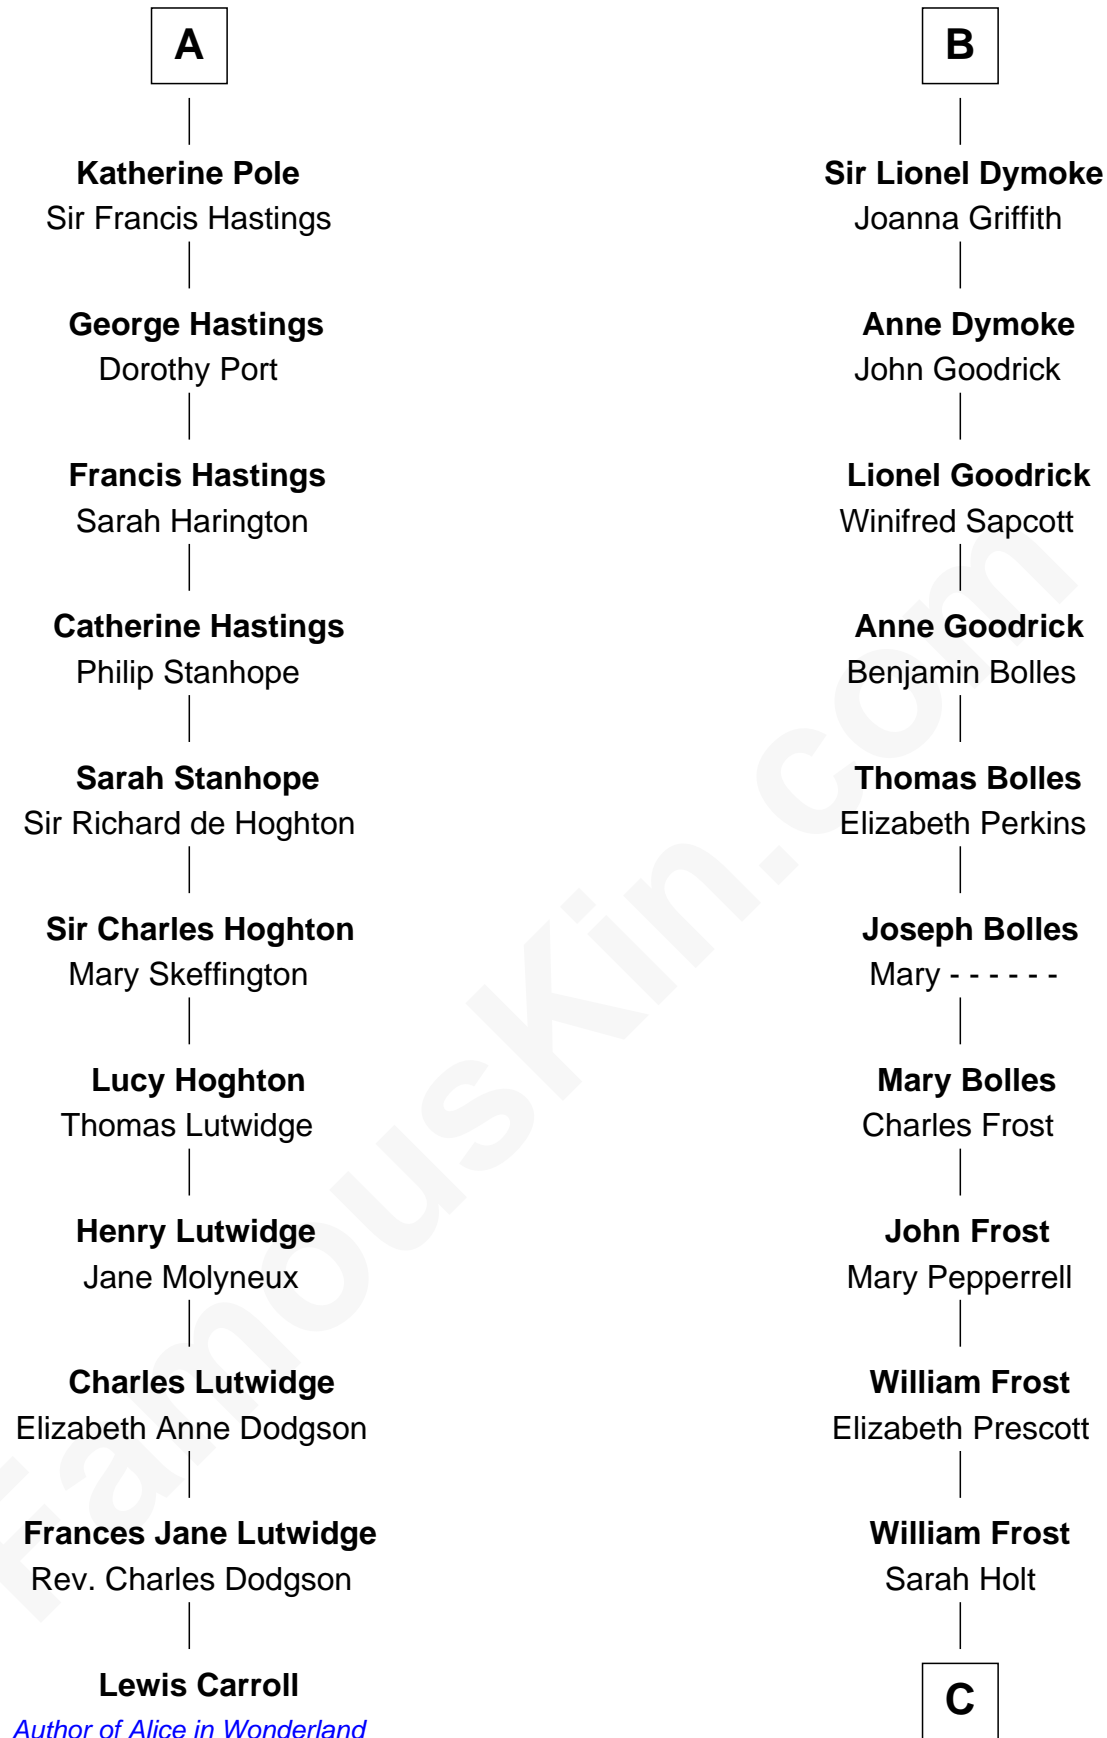

FamousKin.com

Relationship Chart of

Lewis Carroll

Author of Alice in Wonderland

17th cousin 3 times removed of

Robert Frost

Poet and Playwright

C

Samuel Abbott Frost

Mary Blunt

William Prescott Frost

Judith Colcord

William Prescott Frost

Isabella Moodie

Robert Frost

Poet and Playwright