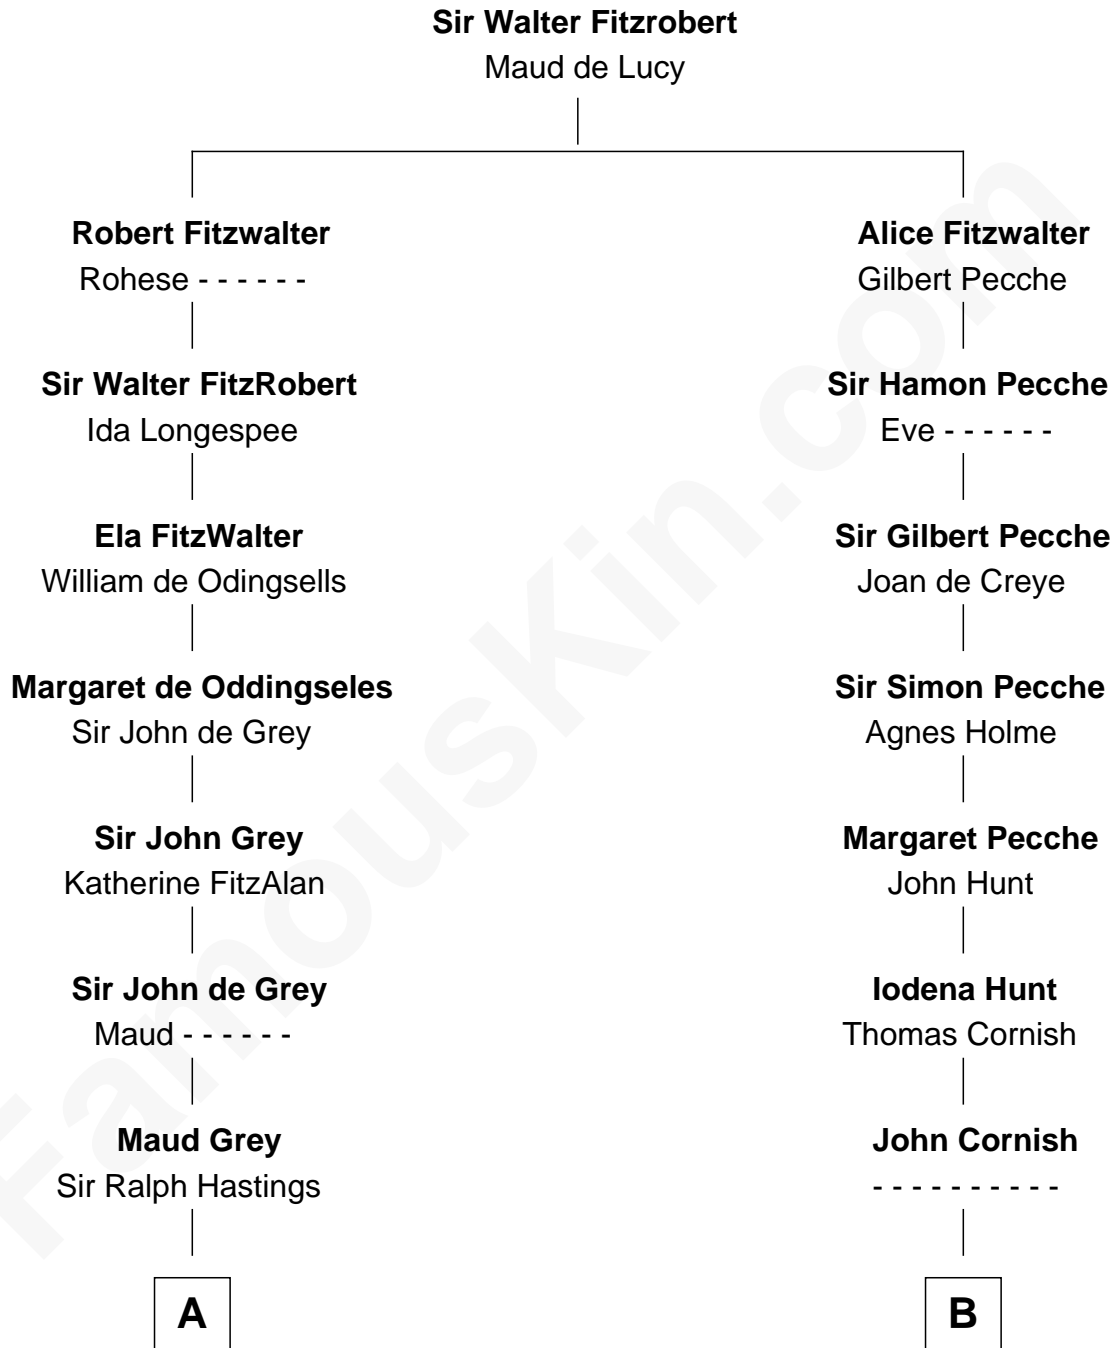

FamousKin.com Relationship Chart of

Lewis Carroll

Author of Alice in Wonderland

21st cousin of

Robert Frost

Poet and Playwright

C

Lucy Hoghton
Thomas Lutwidge

Henry Lutwidge
Jane Molyneux

Charles Lutwidge
Elizabeth Anne Dodgson

Frances Jane Lutwidge
Rev. Charles Dodgson

Lewis Carroll
Author of Alice in Wonderland

D

Sarah Holt
William Frost

Samuel Abbott Frost
Mary Blunt