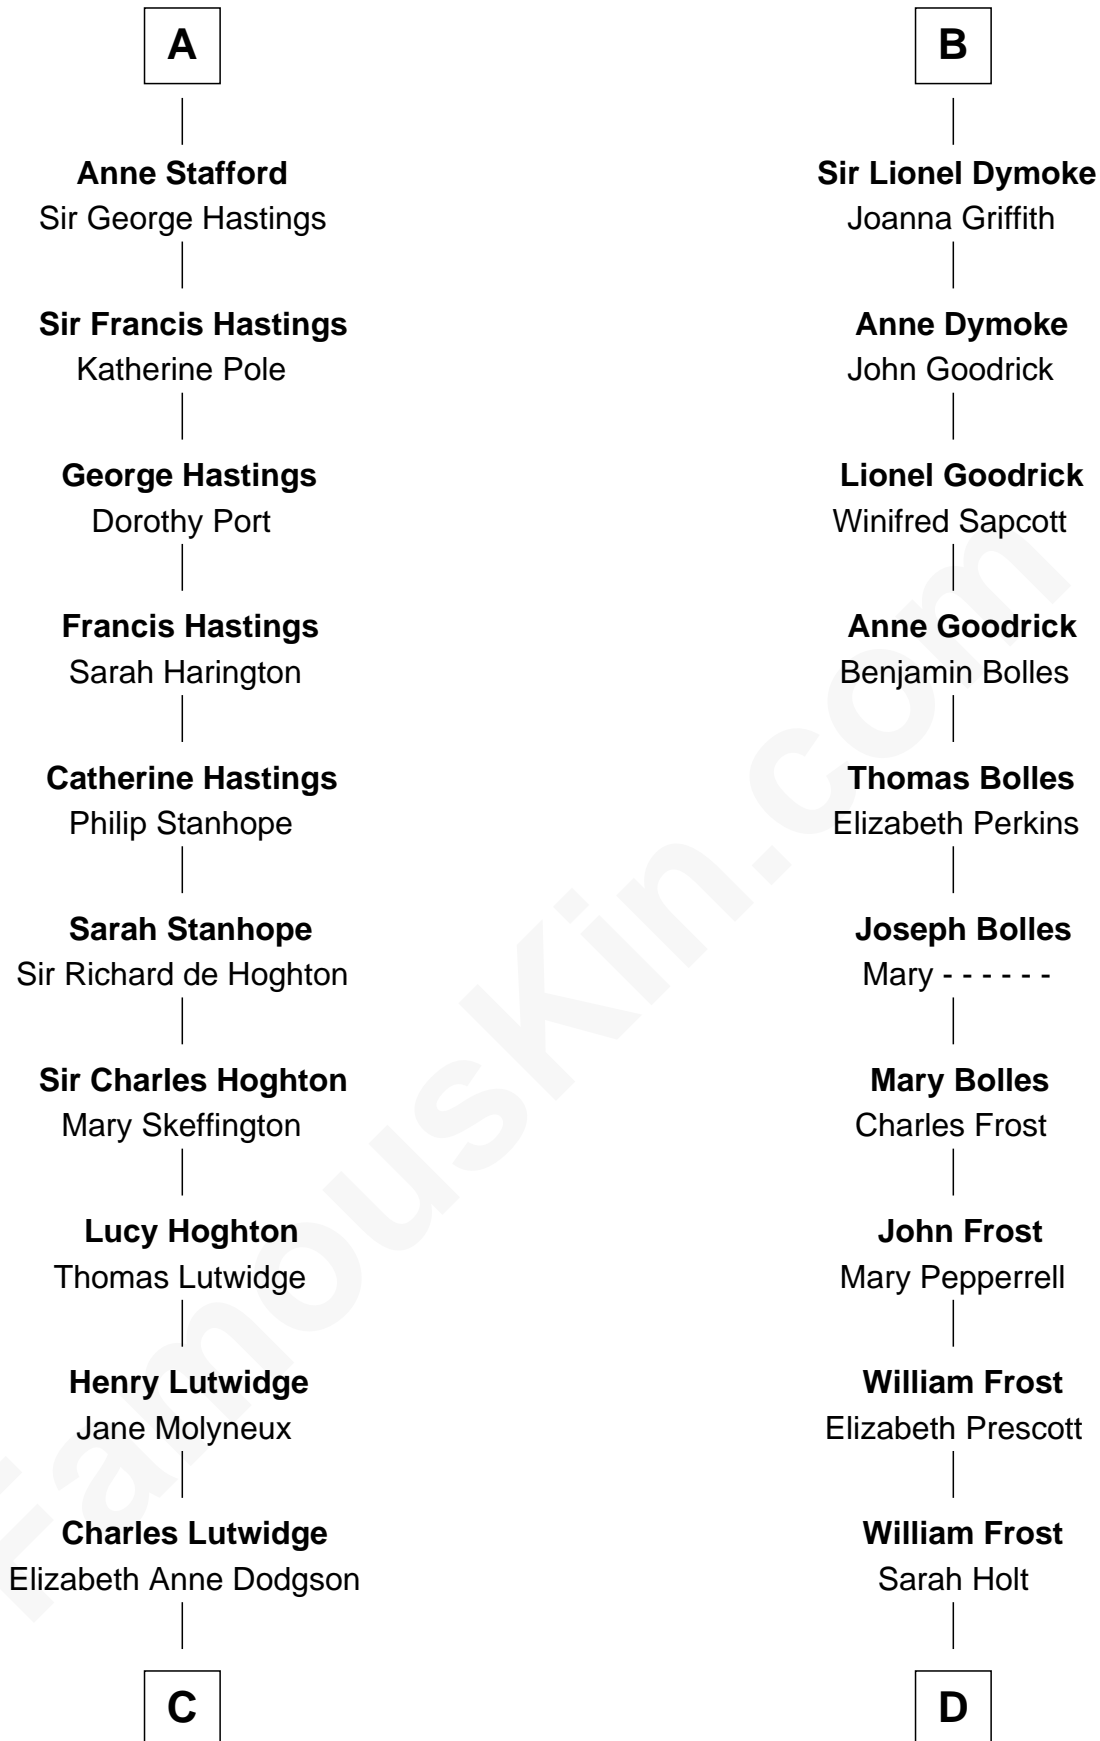

## Relationship Chart of

### Lewis Carroll

*Author of Alice in Wonderland*

18th cousin 2 times removed of

### Robert Frost

*Poet and Playwright*

**C**

**Frances Jane Lutwidge**

Rev. Charles Dodgson

**Lewis Carroll**

*Author of Alice in Wonderland*

**D**