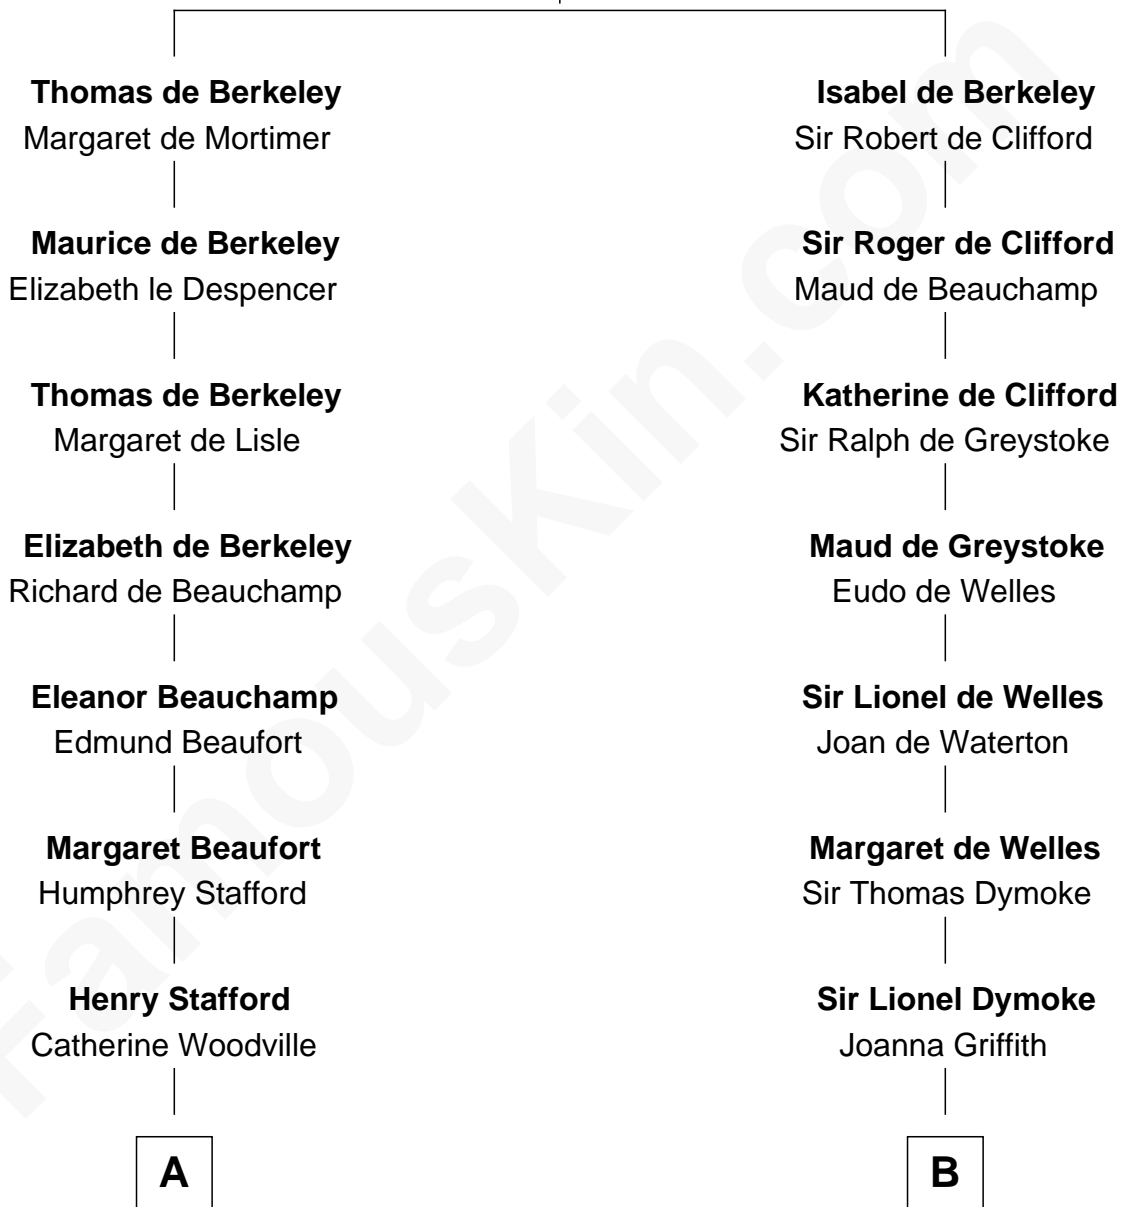

FamousKin.com Relationship Chart of

Lewis Carroll

Author of Alice in Wonderland

18th cousin 1 time removed of

Robert Frost

Poet and Playwright

Sir Maurice de Berkeley

Eve la Zouche

C

Frances Jane Lutwidge

Rev. Charles Dodgson

Lewis Carroll

Author of Alice in Wonderland

D

William Prescott Frost

Judith Colcord