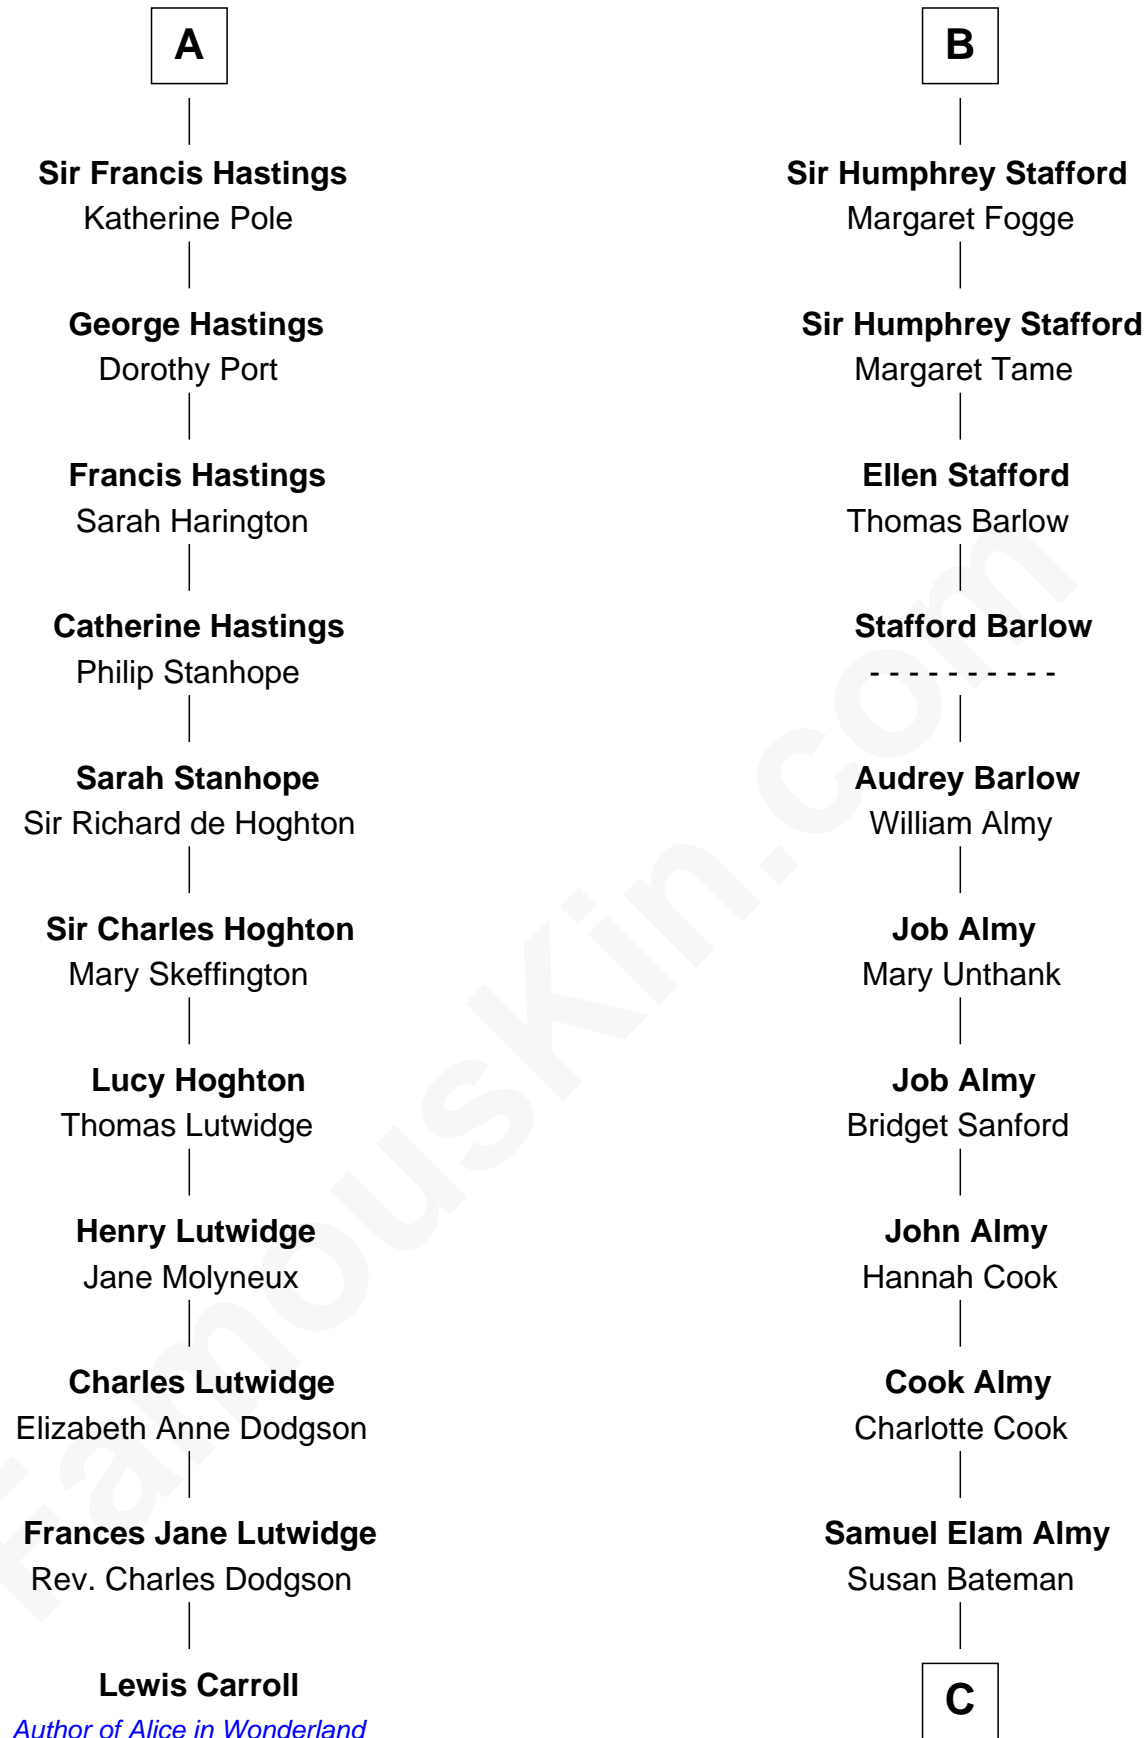

FamousKin.com

Relationship Chart of

Lewis Carroll

Author of Alice in Wonderland

17th cousin 3 times removed of

Marilyn Monroe

Actress, Model, and Singer

John de Botetourte

Sir Humphrey Stafford

Elizabeth Burdet

Sir Humphrey Stafford

Eleanor Aylesbury

Humphrey Stafford

Katherine Fray

B

C

—
Susan Bateman Almy

Charles Adams Gifford

—
Frederick Almy Gifford

Elizabeth Easton Tennant

—
Charles Stanley Gifford

Gladys Pearl Monroe

—
Marilyn Monroe

Actress, Model, and Singer