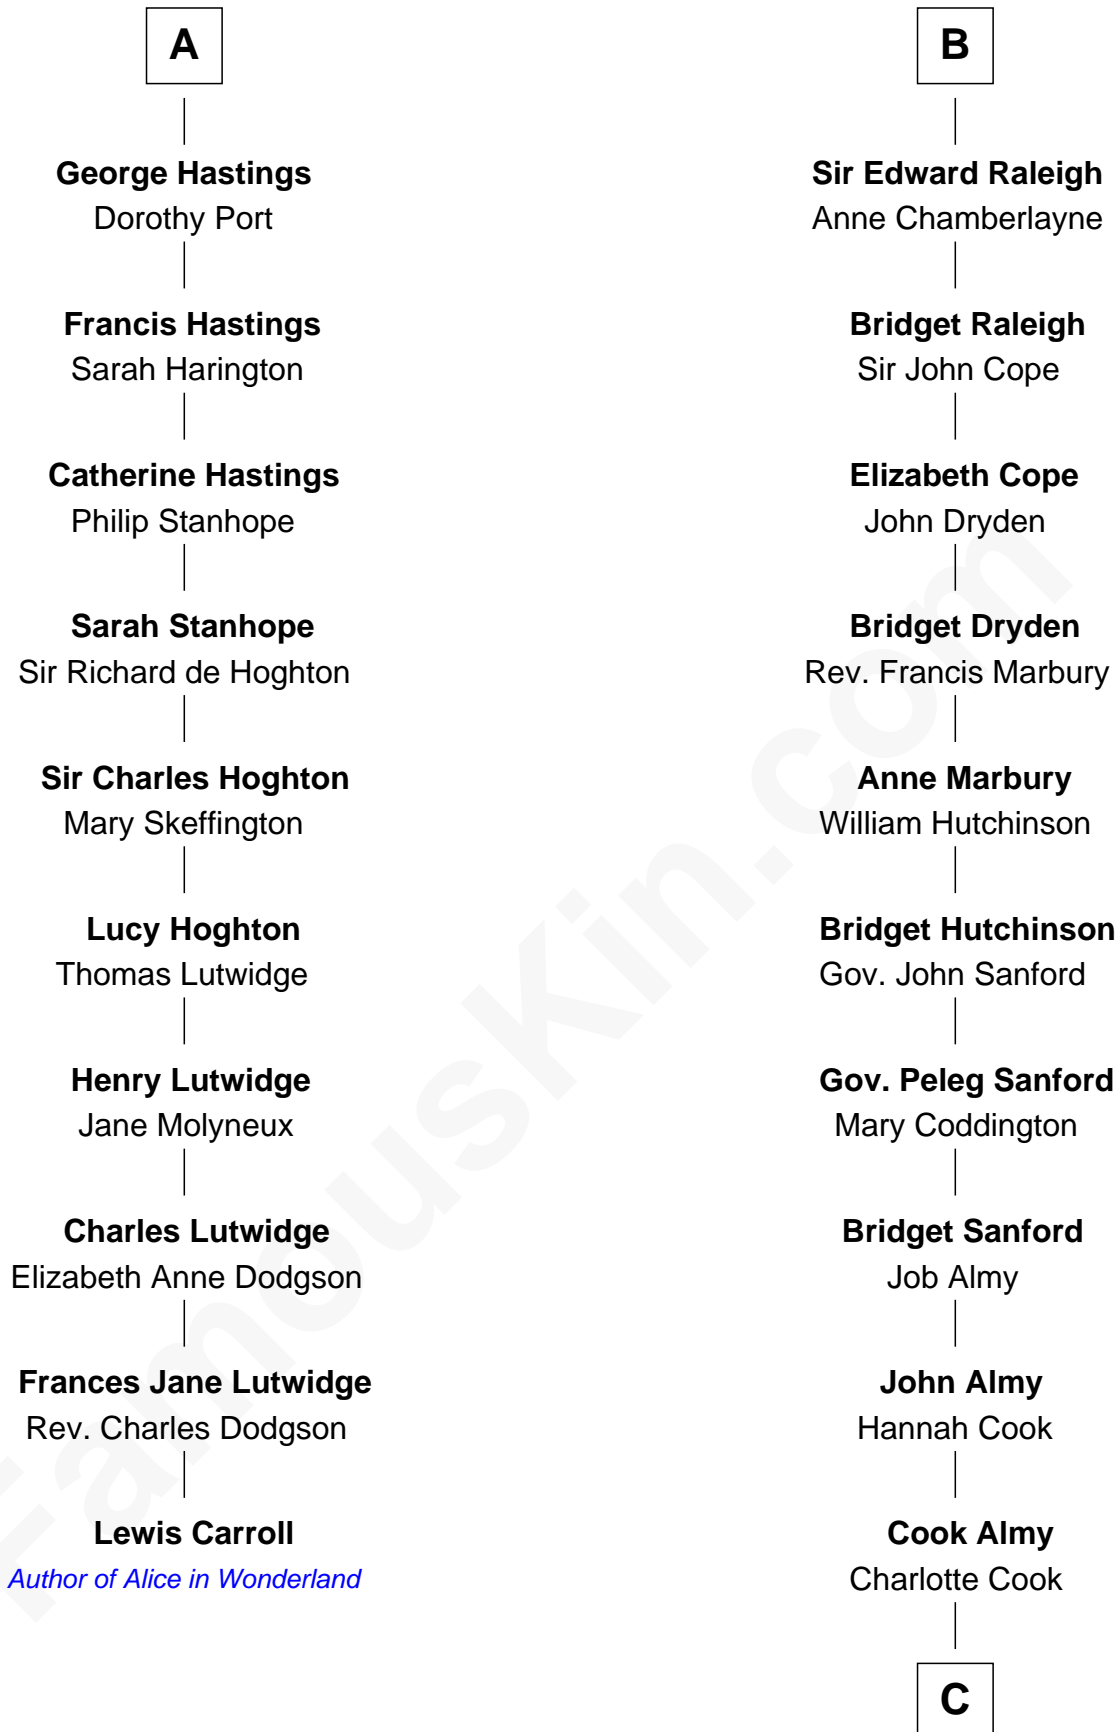

FamousKin.com

Relationship Chart of

Lewis Carroll

Author of Alice in Wonderland

16th cousin 5 times removed of

Marilyn Monroe

Actress, Model, and Singer

Sir Hugh I de Audley

Iseult de Mortimer

C

Samuel Elam Almy

Susan Bateman

Susan Bateman Almy

Charles Adams Gifford

Frederick Almy Gifford

Elizabeth Easton Tennant