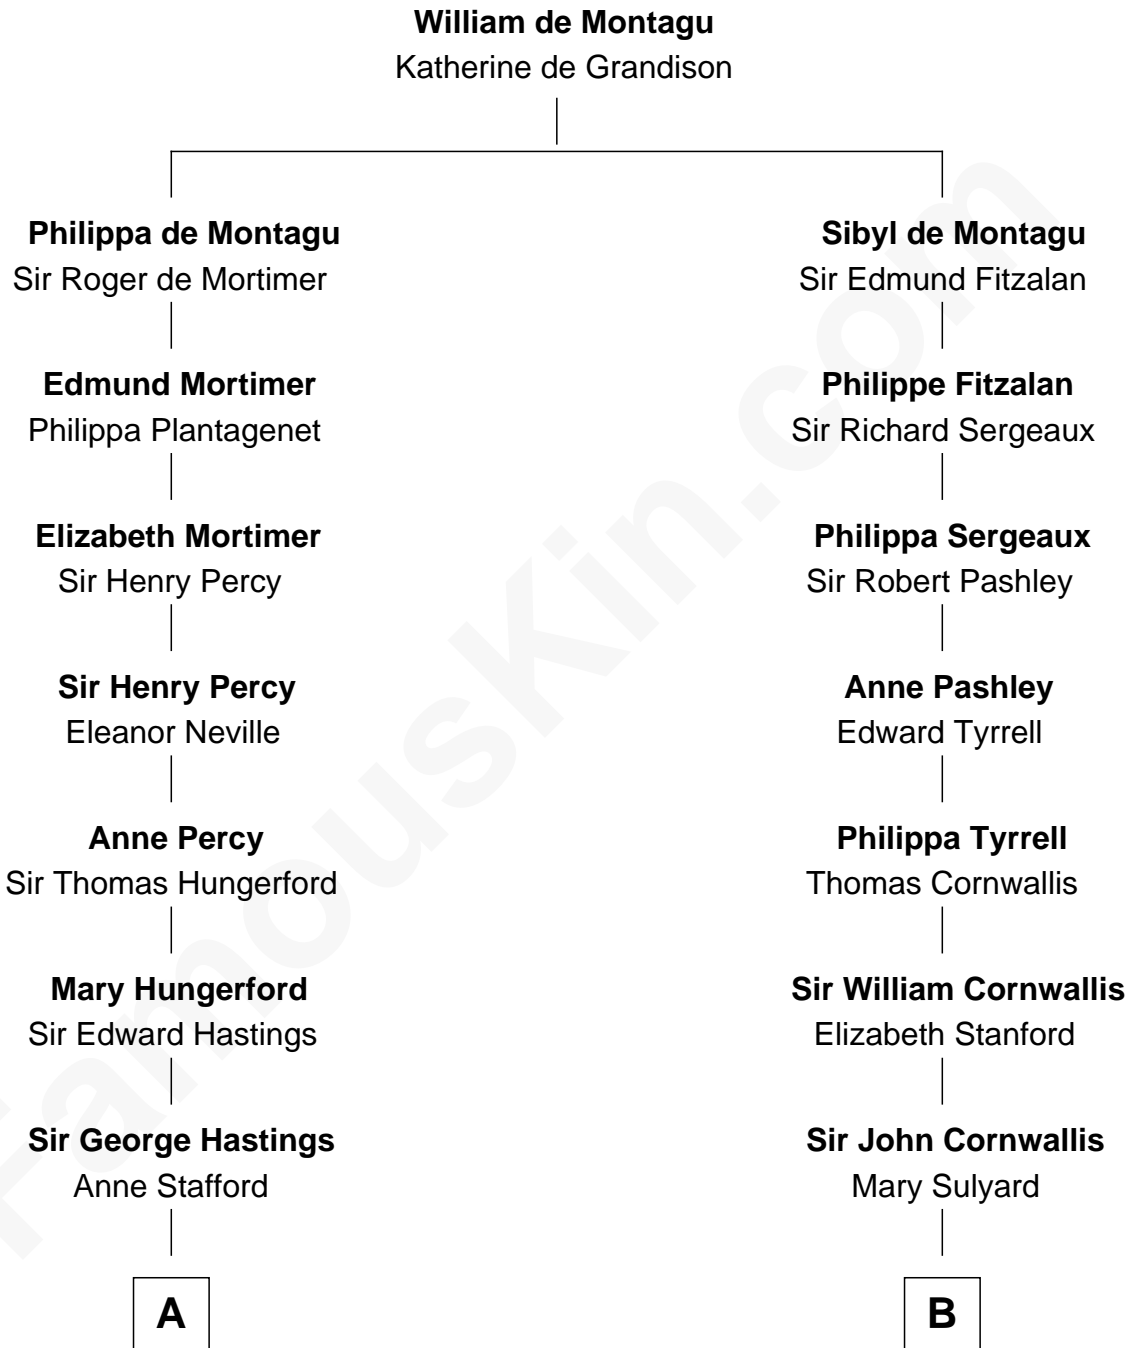

## Relationship Chart of

### Lewis Carroll

*Author of Alice in Wonderland*

17th cousin 3 times removed of

### Marilyn Monroe

*Actress, Model, and Singer*

**C**

—  
**Elizabeth Cutting Easton**

William Congdon Tennant

—  
**Elizabeth Easton Tennant**

Frederick Almy Gifford

—  
**Charles Stanley Gifford**