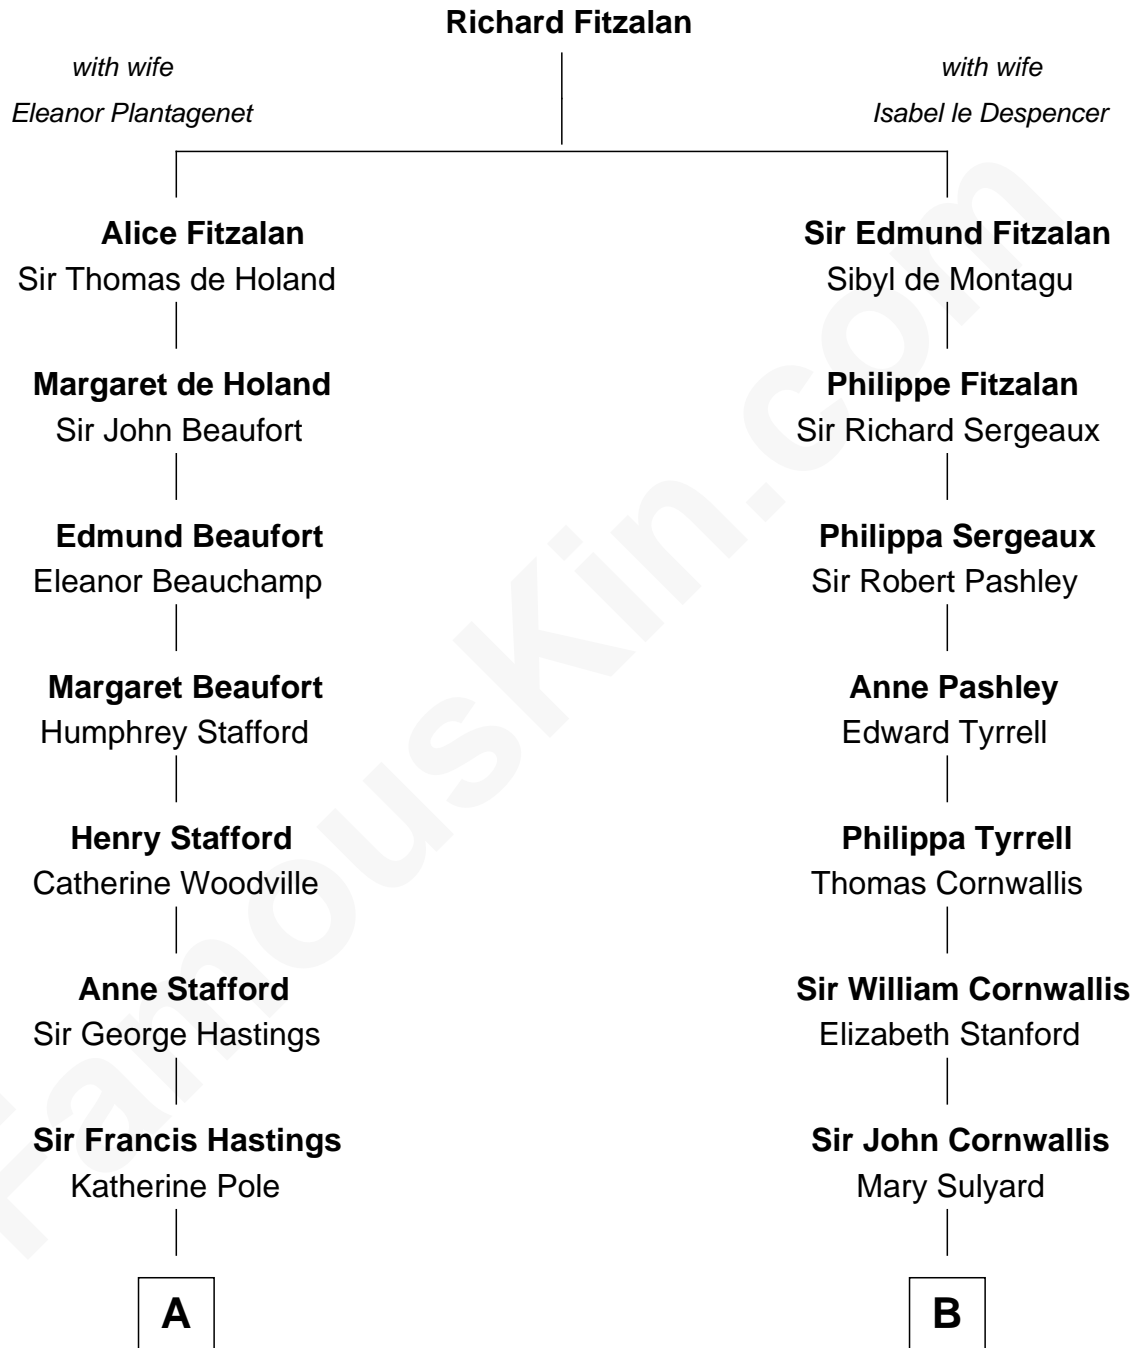

FamousKin.com

Relationship Chart of

Lewis Carroll

Author of Alice in Wonderland

16th cousin 4 times removed of

Marilyn Monroe

Actress, Model, and Singer

C

—
Elizabeth Cutting Easton

William Congdon Tennant

—
Elizabeth Easton Tennant

Frederick Almy Gifford

—
Charles Stanley Gifford

Gladys Pearl Monroe

—
Marilyn Monroe

Actress, Model, and Singer