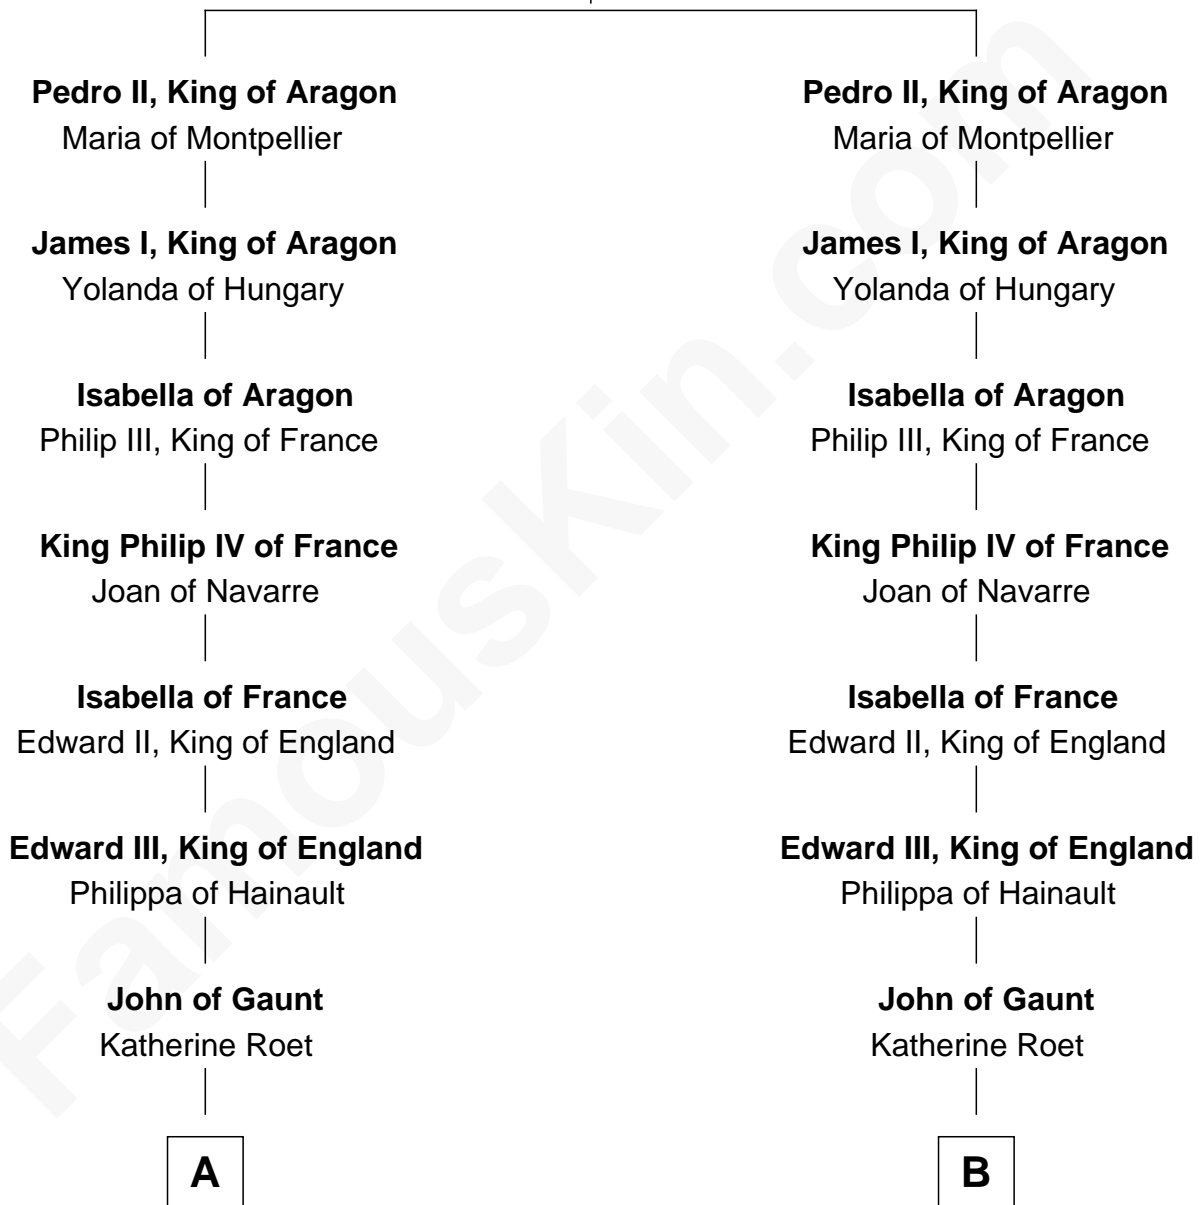

FamousKin.com

Relationship Chart of

Lewis Carroll

Author of Alice in Wonderland

21st cousin of

Noel Coward

Playwright, Actor, and Songwriter

Alfonso II, King of Aragon

Sancha of Castile

C

Lucy Hoghton
Thomas Lutwidge

Henry Lutwidge
Jane Molyneux

Charles Lutwidge
Elizabeth Anne Dodgson

Frances Jane Lutwidge
Rev. Charles Dodgson

Lewis Carroll
Author of Alice in Wonderland

D