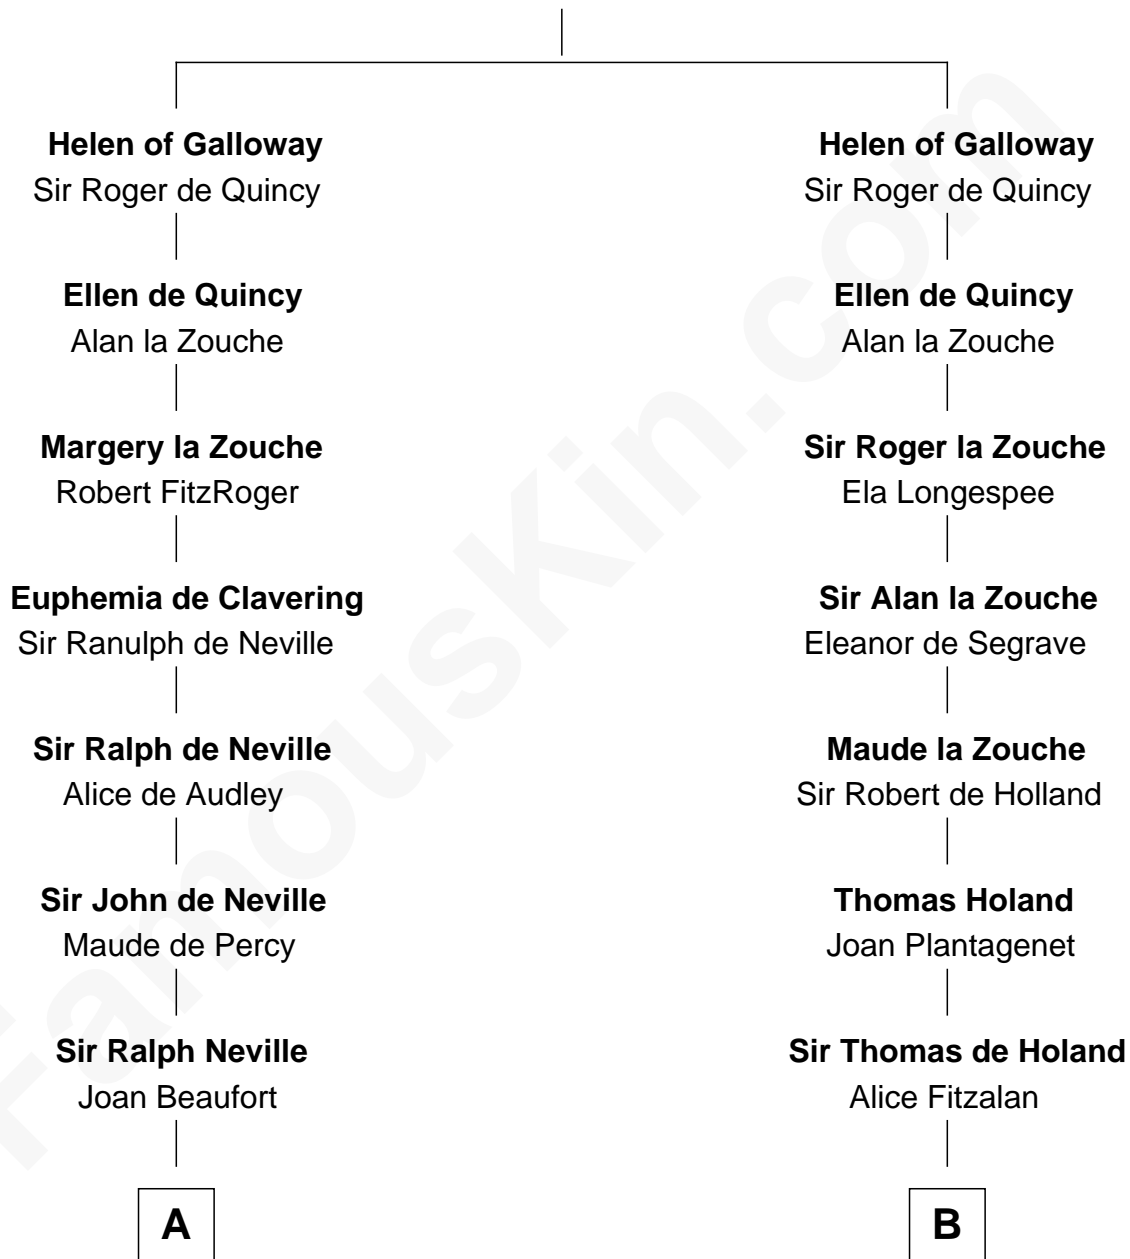

Alan of Galloway

Helen de l'Isle