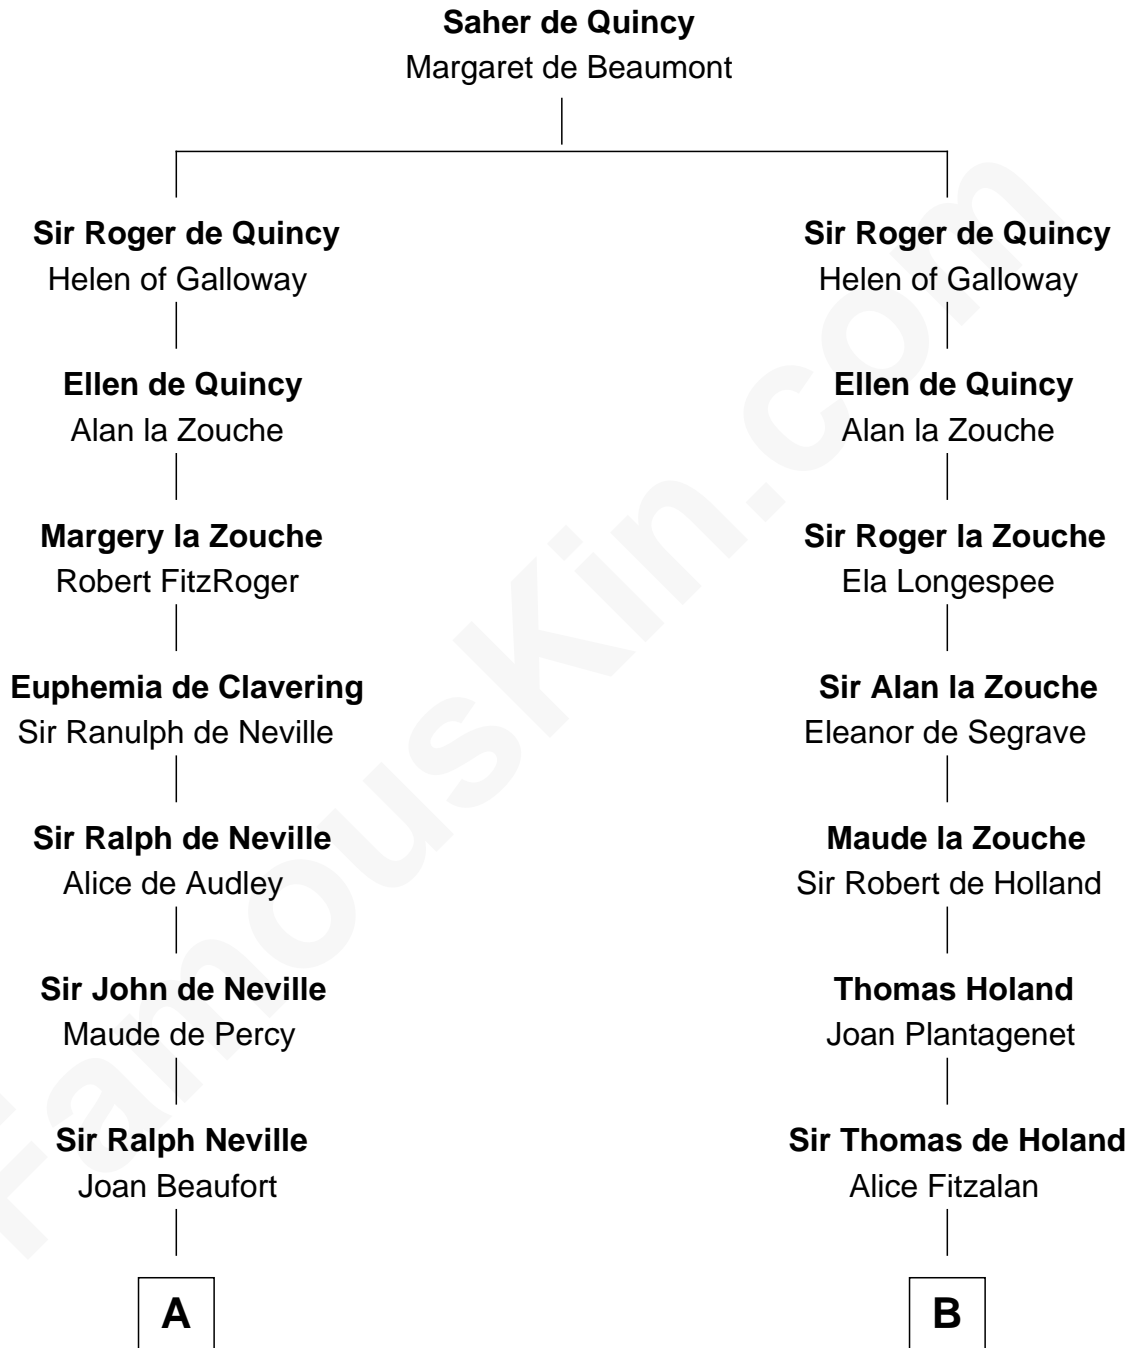

FamousKin.com

Relationship Chart of

Lewis Carroll

Author of Alice in Wonderland

20th cousin 1 time removed of

Noel Coward

Playwright, Actor, and Songwriter

C

Henry Lutwidge

Jane Molyneux

Charles Lutwidge

Elizabeth Anne Dodgson

Frances Jane Lutwidge

Rev. Charles Dodgson

Lewis Carroll

Author of Alice in Wonderland