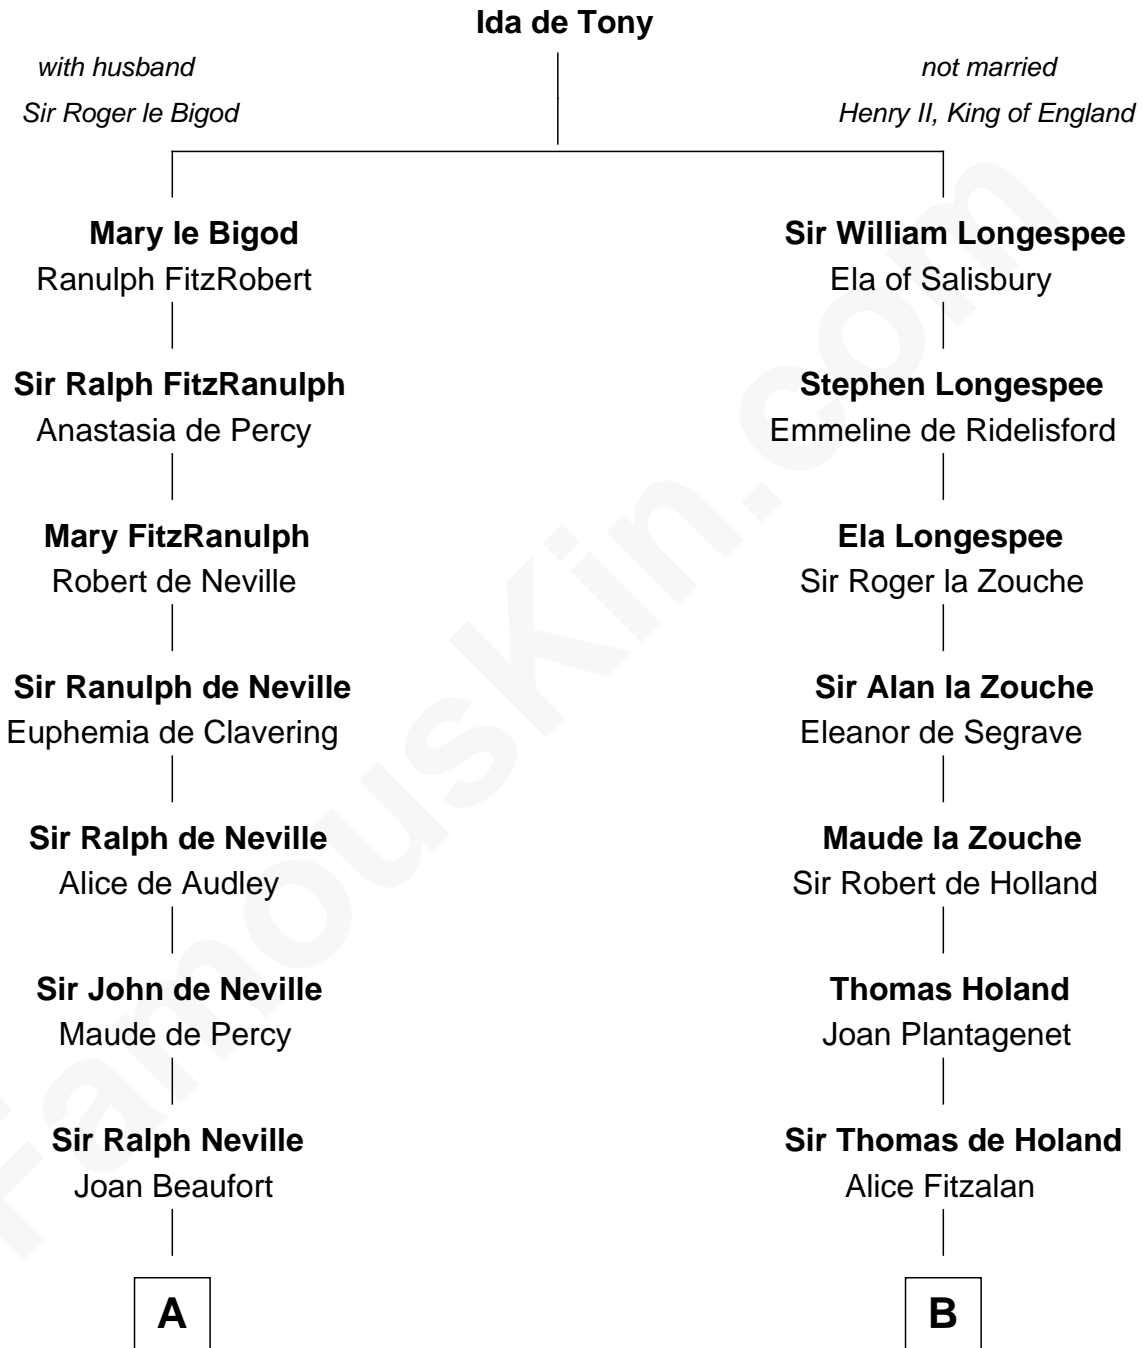

FamousKin.com

Relationship Chart of

Lewis Carroll

Author of Alice in Wonderland

20th cousin 1 time removed of

Noel Coward

Playwright, Actor, and Songwriter

C

Henry Lutwidge

Jane Molyneux

Charles Lutwidge

Elizabeth Anne Dodgson

Frances Jane Lutwidge

Rev. Charles Dodgson

Lewis Carroll

Author of Alice in Wonderland