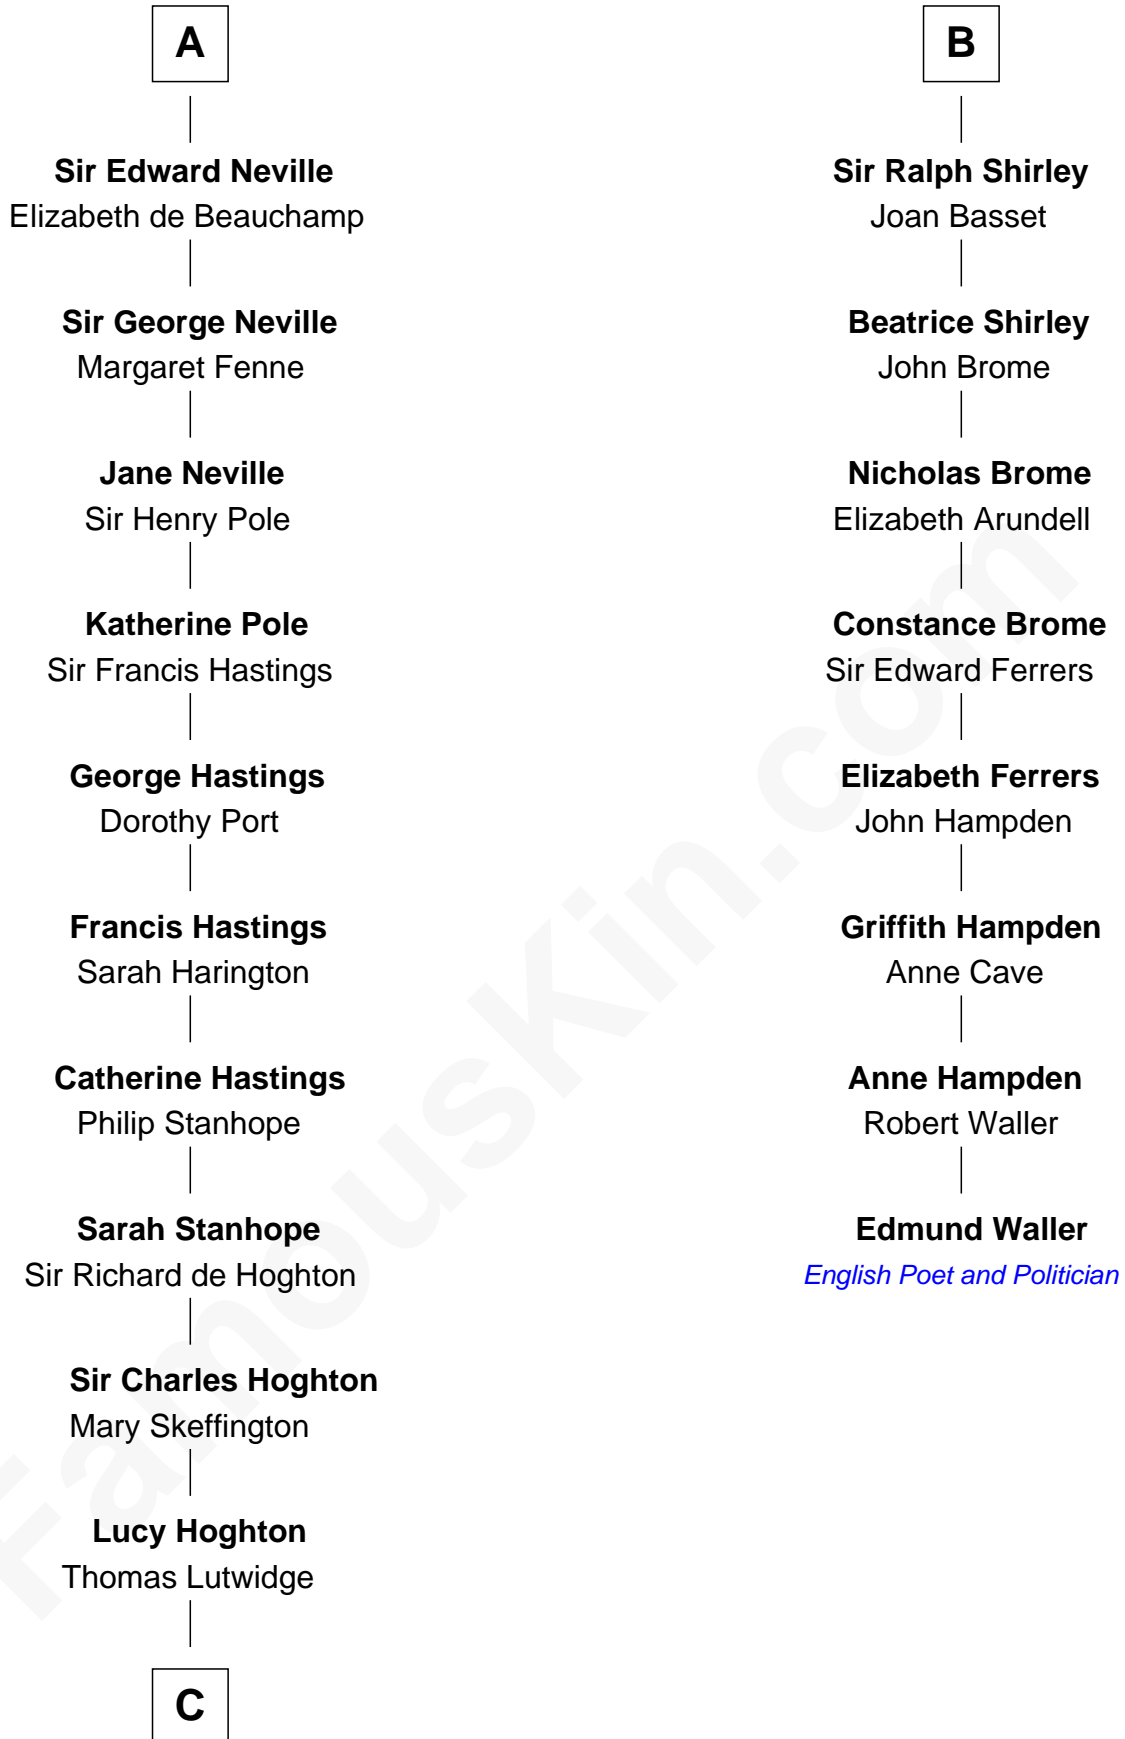

FamousKin.com

Relationship Chart of

Lewis Carroll

Author of Alice in Wonderland

14th cousin 6 times removed of

Edmund Waller

English Poet and Politician

C

Henry Lutwidge

Jane Molyneux

Charles Lutwidge

Elizabeth Anne Dodgson

Frances Jane Lutwidge

Rev. Charles Dodgson

Lewis Carroll

Author of Alice in Wonderland