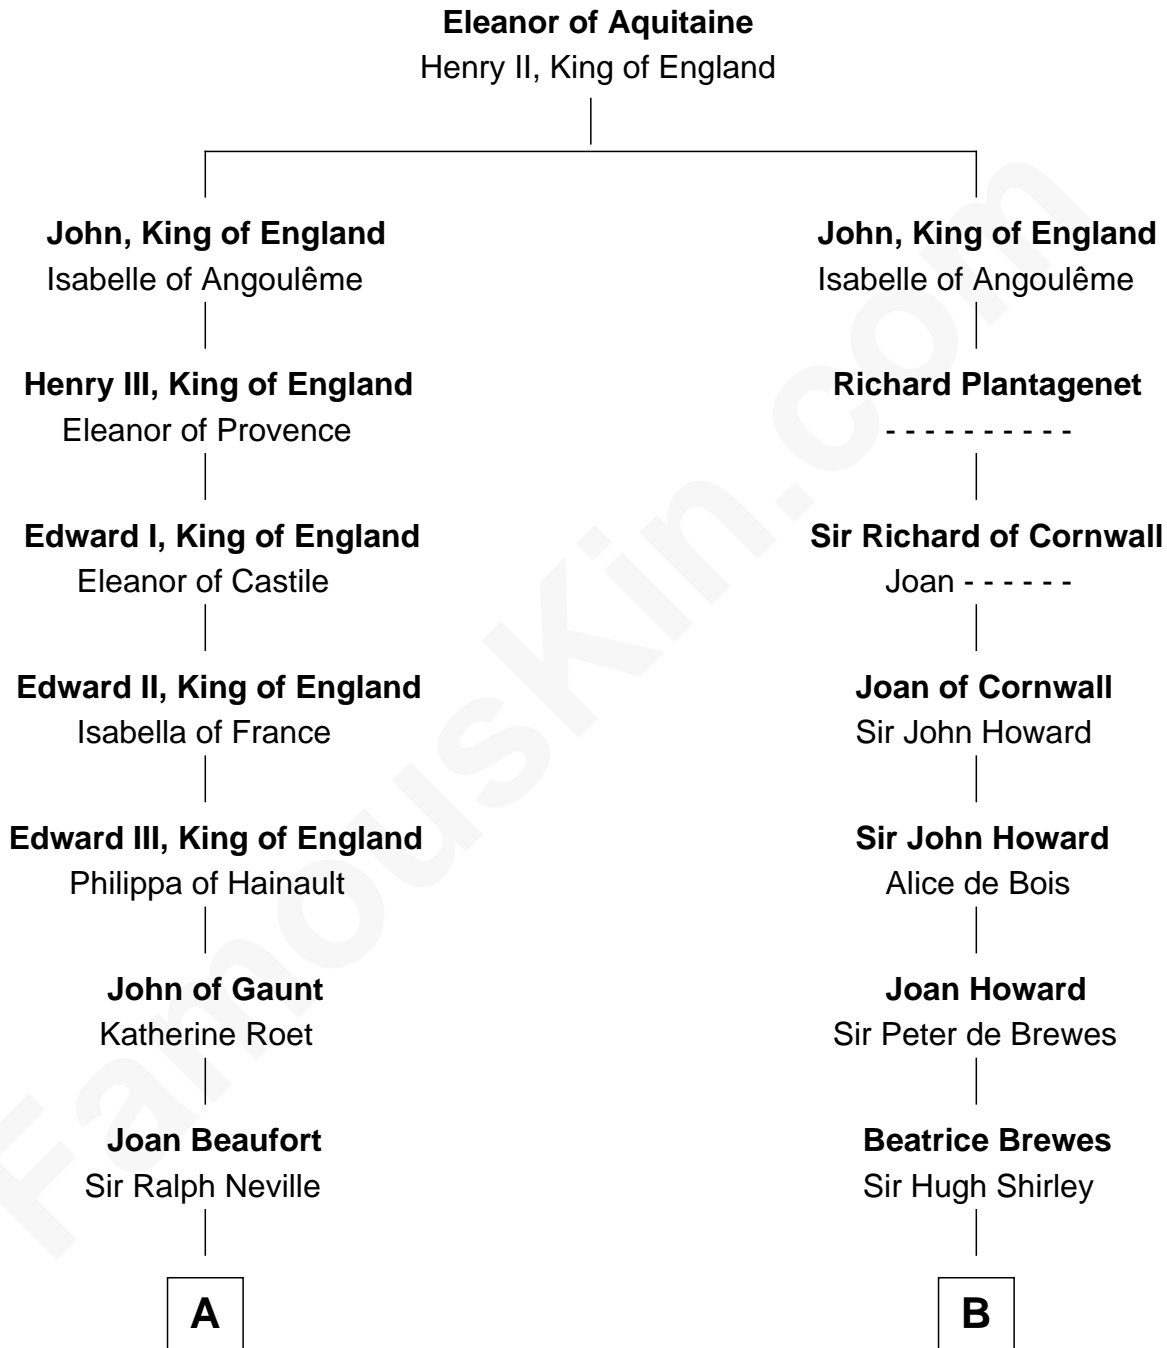

FamousKin.com

Relationship Chart of

Lewis Carroll

Author of Alice in Wonderland

14th cousin 6 times removed of

Edmund Waller

English Poet and Politician

C

Henry Lutwidge

Jane Molyneux

Charles Lutwidge

Elizabeth Anne Dodgson

Frances Jane Lutwidge

Rev. Charles Dodgson

Lewis Carroll

Author of Alice in Wonderland