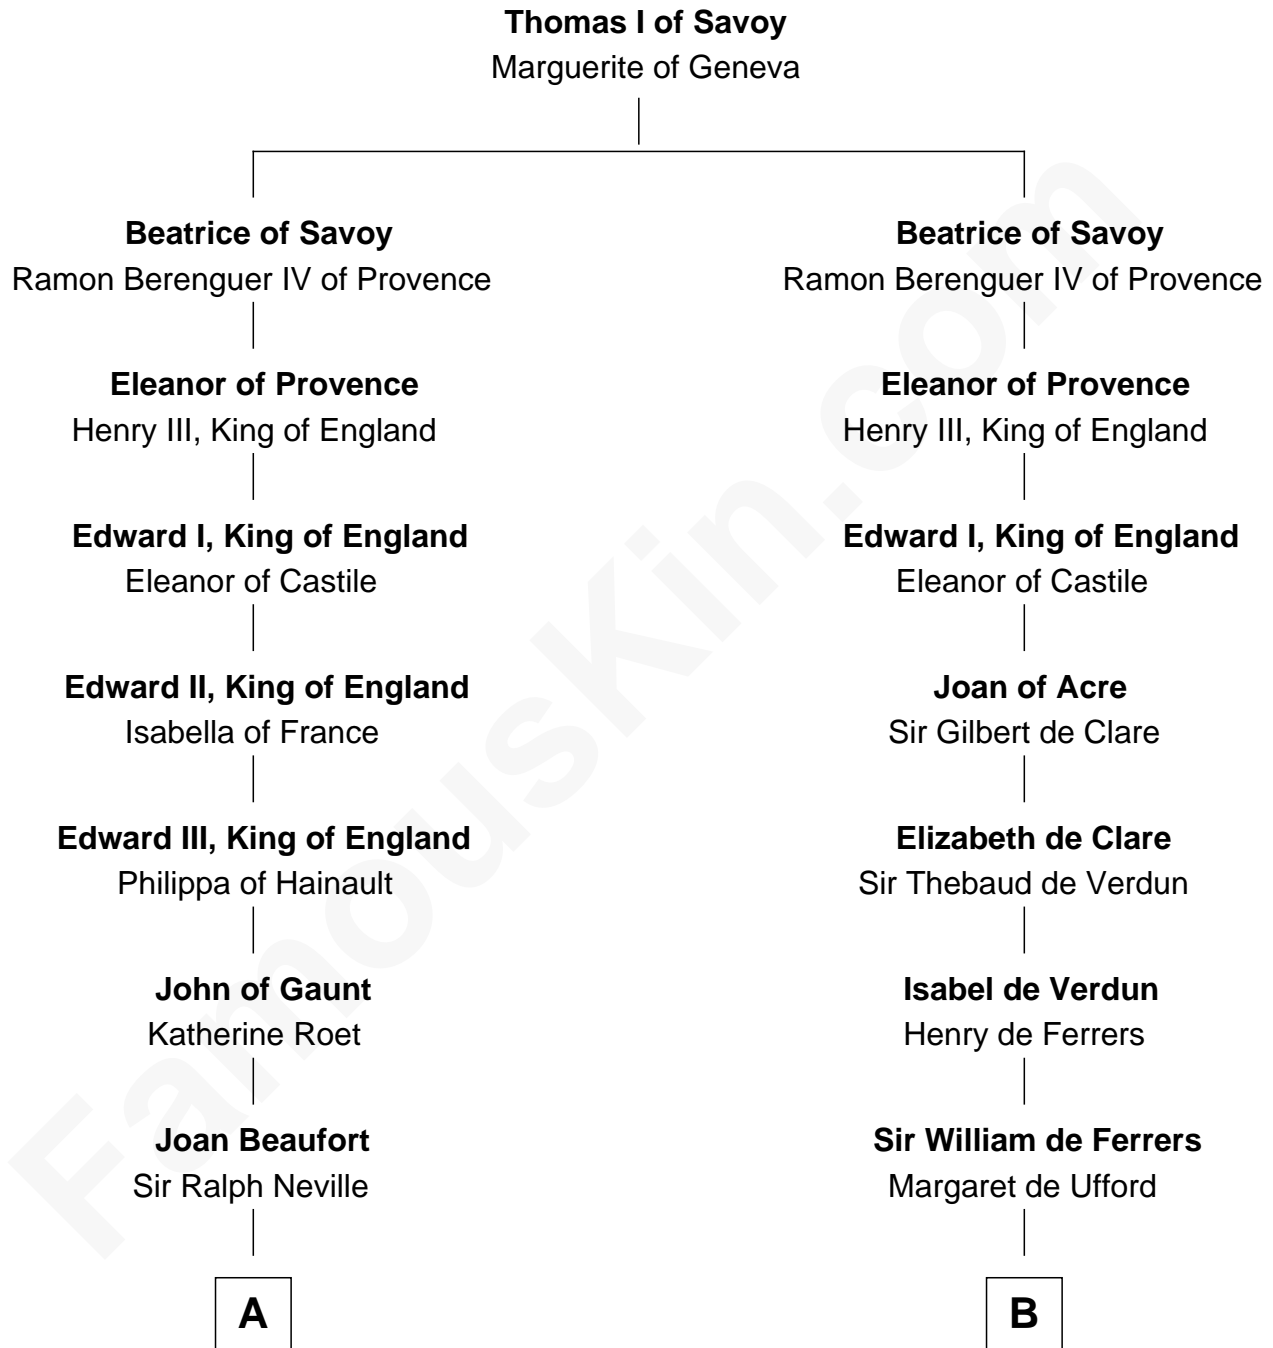

FamousKin.com

Relationship Chart of

Lewis Carroll

Author of Alice in Wonderland

15th cousin 5 times removed of

Edmund Waller

English Poet and Politician

C

Henry Lutwidge

Jane Molyneux

Charles Lutwidge

Elizabeth Anne Dodgson

Frances Jane Lutwidge

Rev. Charles Dodgson

Lewis Carroll

Author of Alice in Wonderland