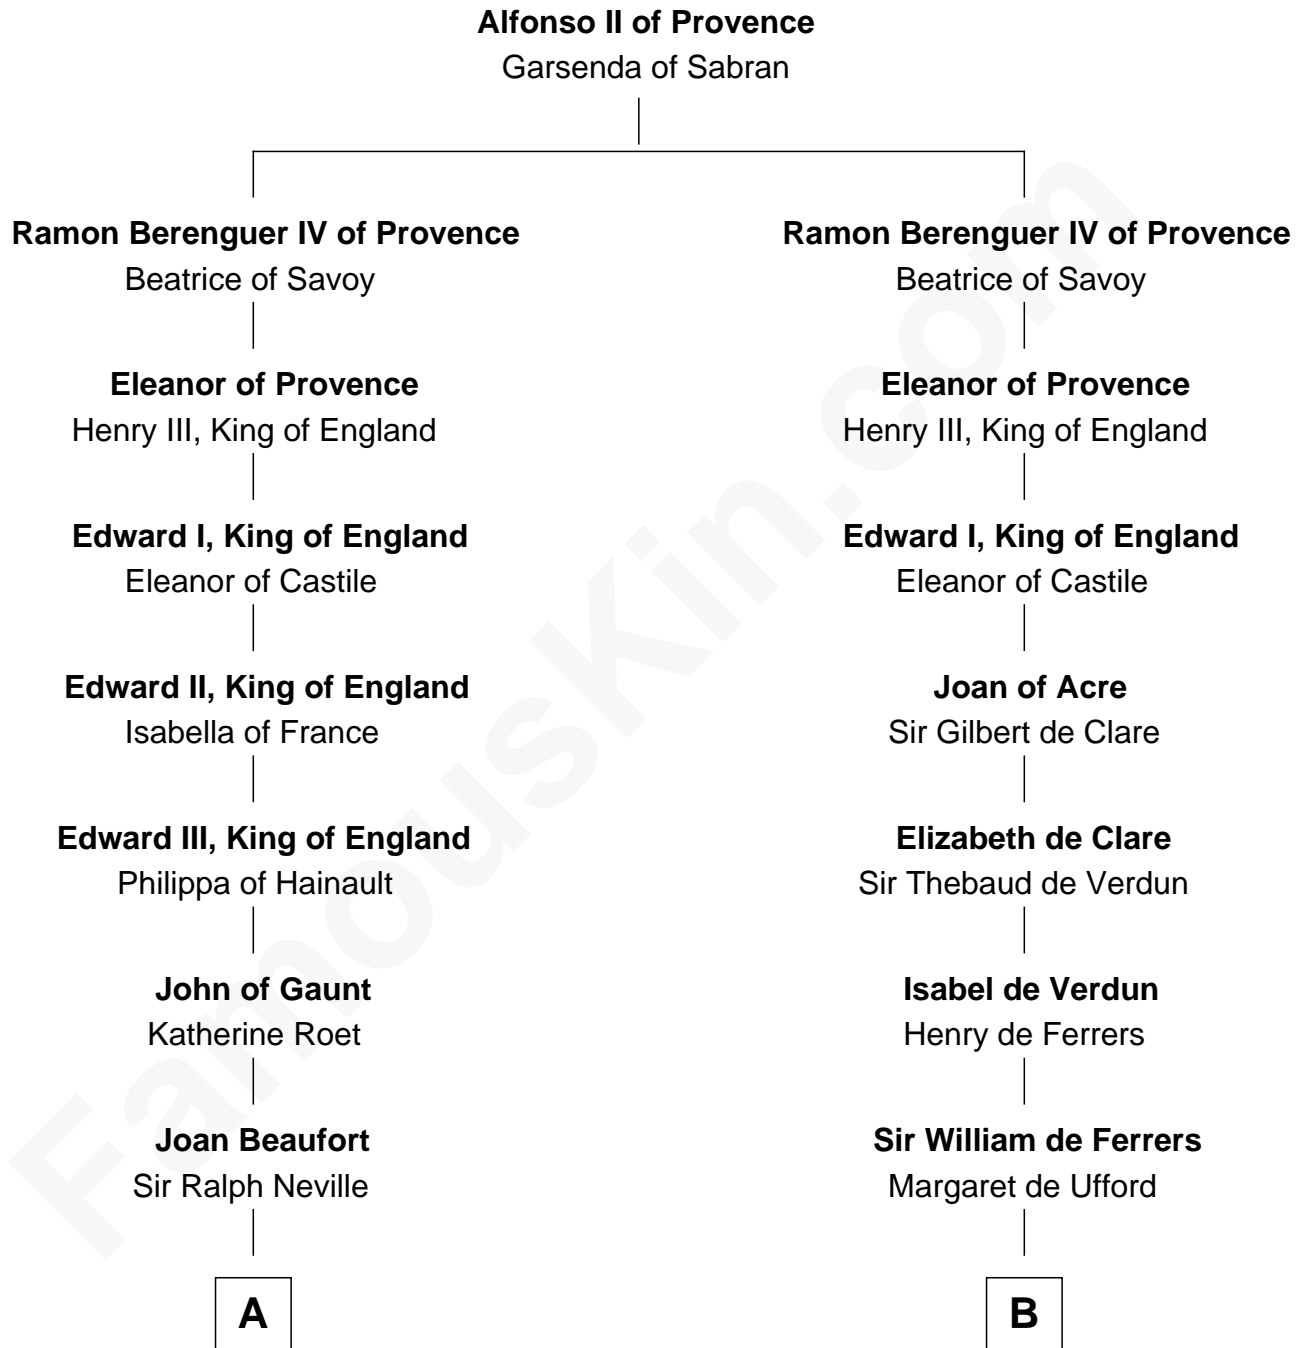

FamousKin.com

Relationship Chart of

Lewis Carroll

Author of Alice in Wonderland

15th cousin 5 times removed of

Edmund Waller

English Poet and Politician

C

Henry Lutwidge

Jane Molyneux

Charles Lutwidge

Elizabeth Anne Dodgson

Frances Jane Lutwidge

Rev. Charles Dodgson

Lewis Carroll

Author of Alice in Wonderland