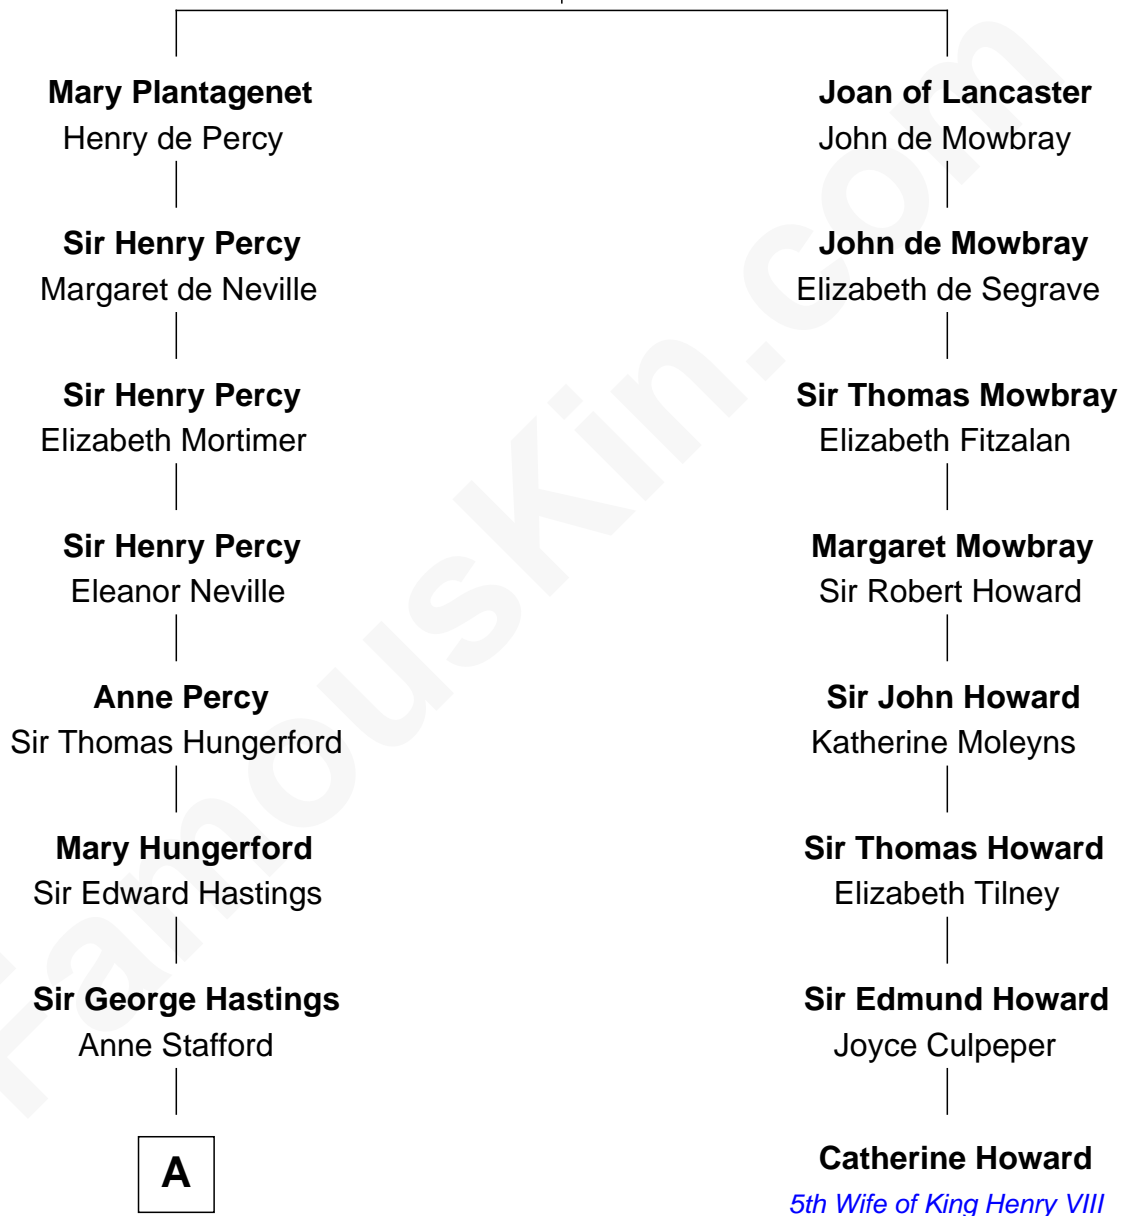

FamousKin.com

Relationship Chart of Lewis Carroll

Author of Alice in Wonderland

7th cousin 10 times removed of

Catherine Howard

5th Wife of King Henry VIII

Henry Plantagenet
Maud de Chaworth

A

—
Sir Francis Hastings

Katherine Pole

—
George Hastings

Dorothy Port

—
Francis Hastings

Sarah Harington

—
Catherine Hastings

Philip Stanhope

—
Sarah Stanhope

Sir Richard de Hoghton

—
Sir Charles Hoghton

Mary Skeffington

—
Lucy Hoghton

Thomas Lutwidge

—
Henry Lutwidge

Jane Molyneux