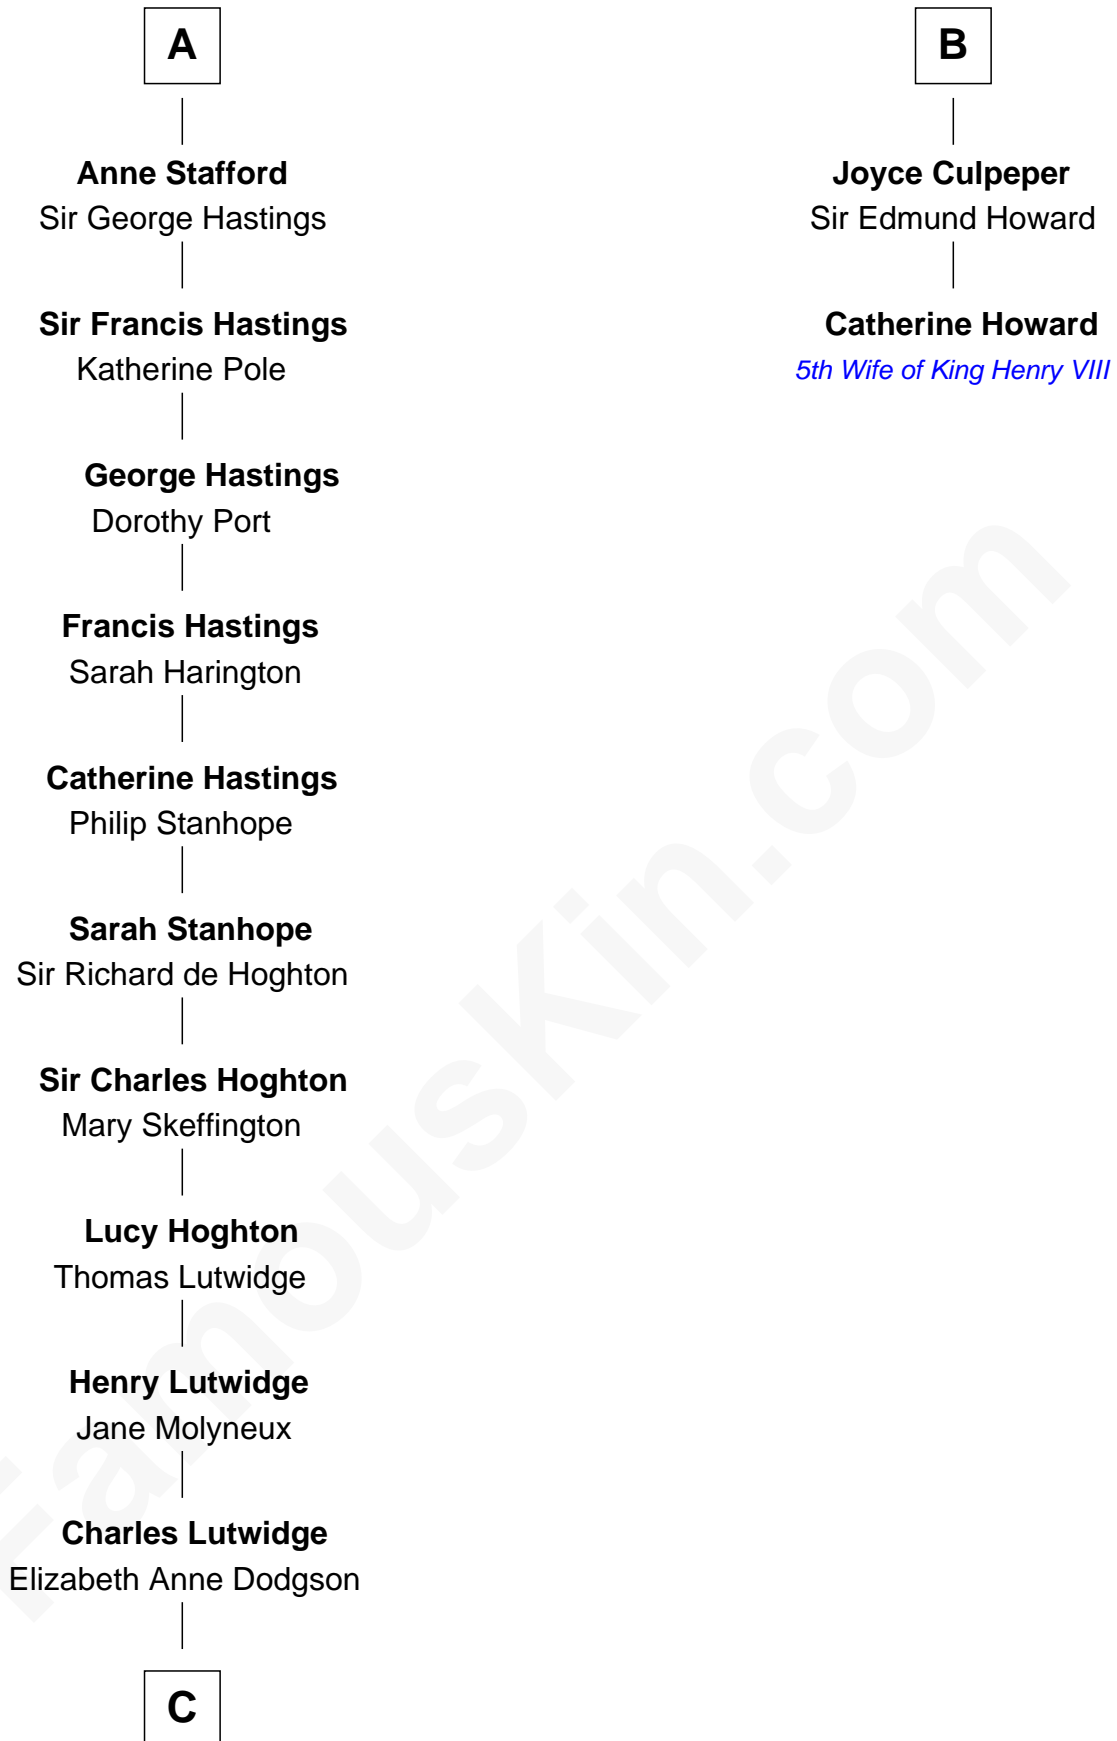

FamousKin.com

Relationship Chart of

Lewis Carroll

Author of Alice in Wonderland

8th cousin 10 times removed of

Catherine Howard

5th Wife of King Henry VIII

Sir Gilbert de Clare

Joan of Acre

C

—
Frances Jane Lutwidge

Rev. Charles Dodgson

—
Lewis Carroll

Author of Alice in Wonderland

FamousKin.com