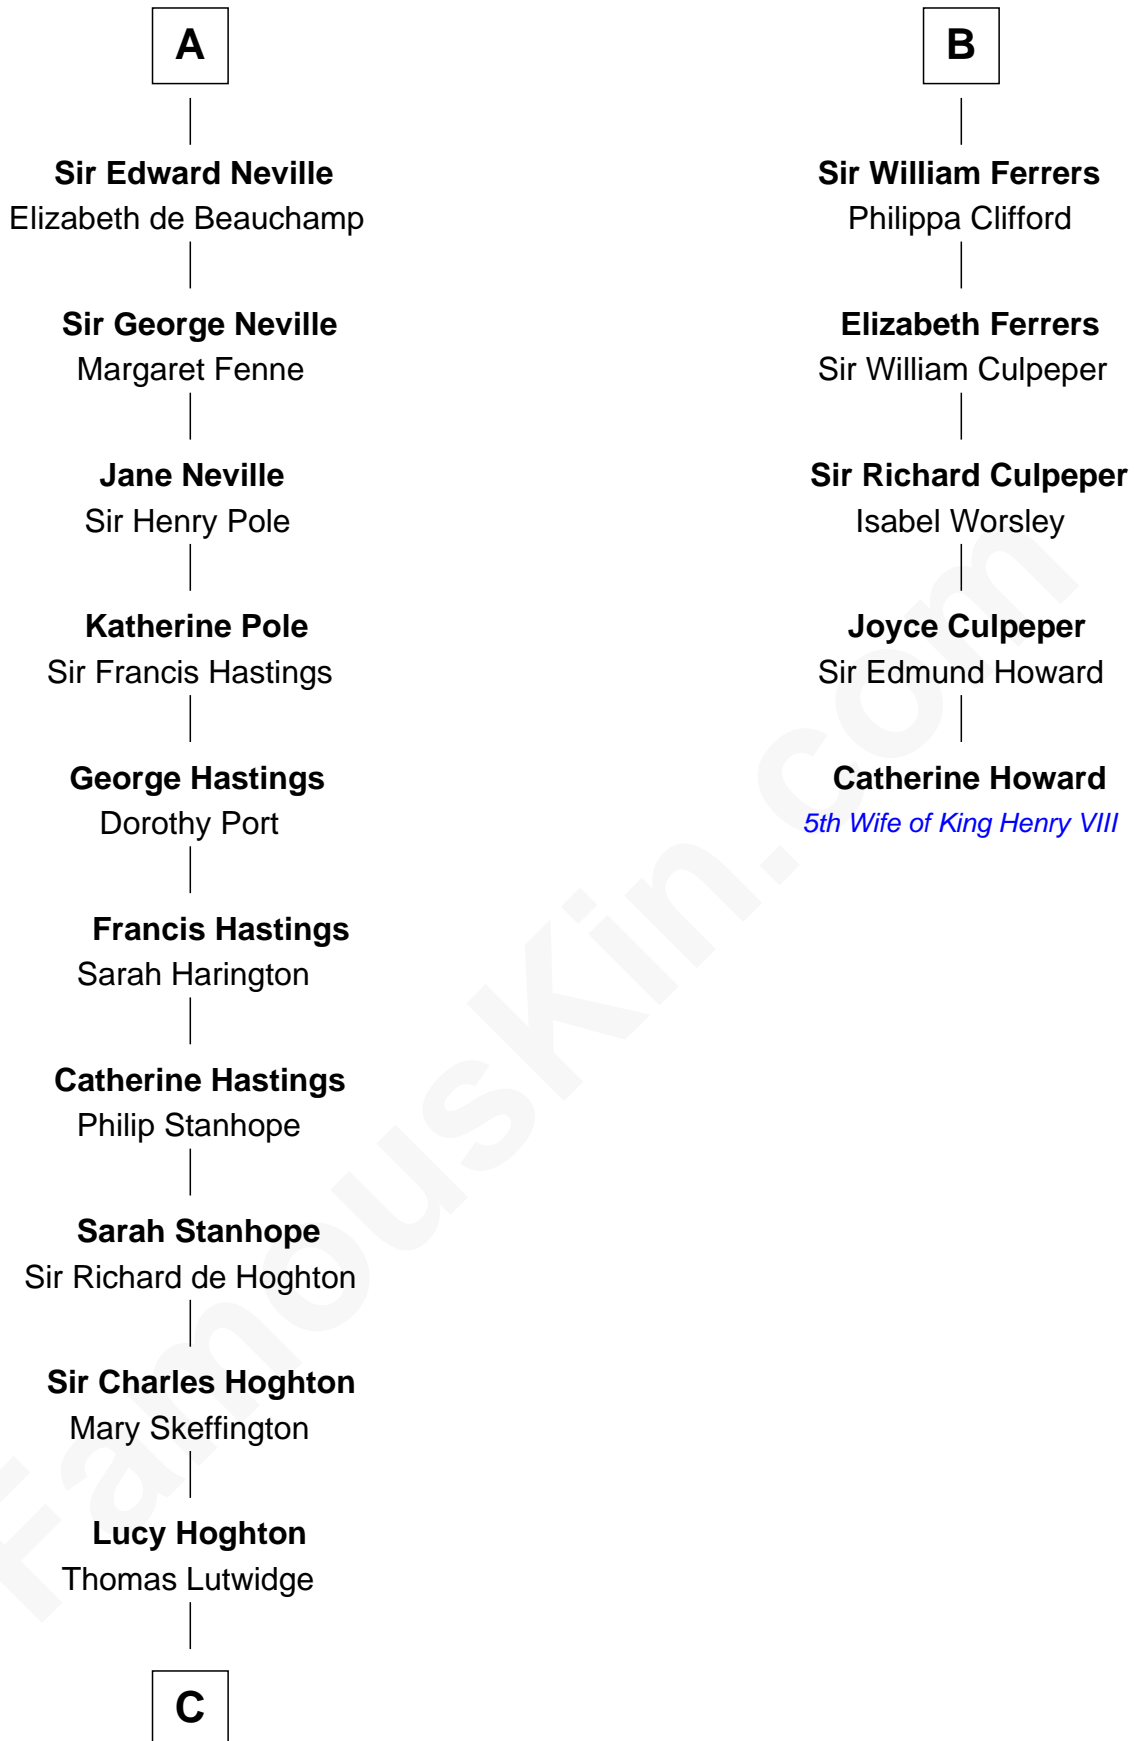

## Relationship Chart of

### Lewis Carroll

*Author of Alice in Wonderland*

11th cousin 9 times removed of

### Catherine Howard

*5th Wife of King Henry VIII*

**Alan of Galloway**

Helen de l'Isle

**C**

Henry Lutwidge

Jane Molyneux

Charles Lutwidge