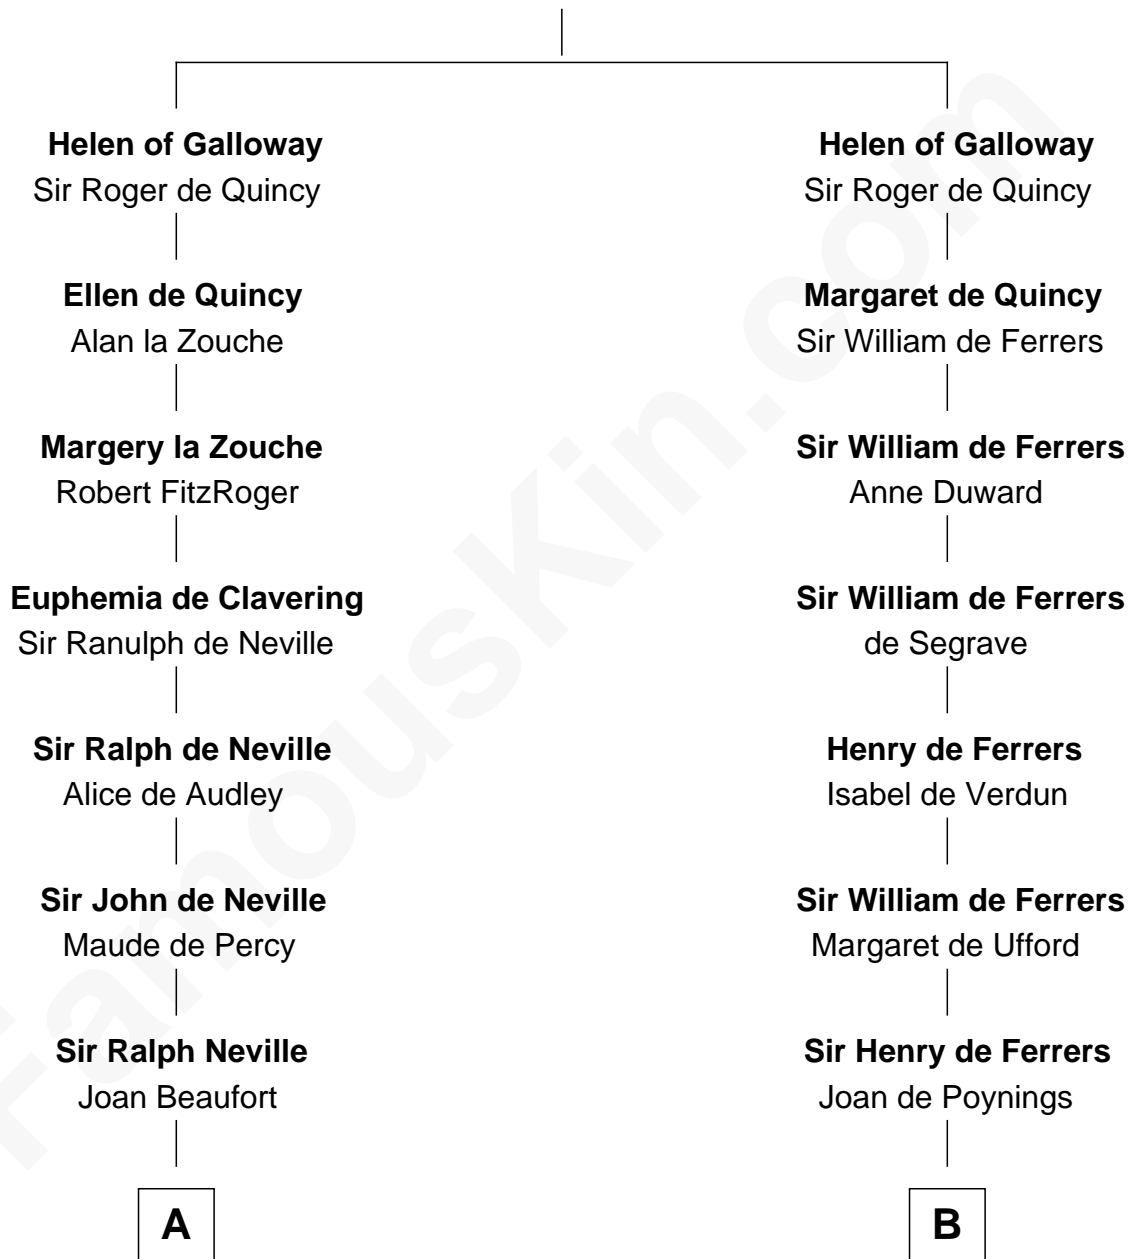

## Relationship Chart of

### Lewis Carroll

*Author of Alice in Wonderland*

11th cousin 9 times removed of

### Catherine Howard

*5th Wife of King Henry VIII*

**Alan of Galloway**

Helen de l'Isle

**C**

Henry Lutwidge

Jane Molyneux

Charles Lutwidge