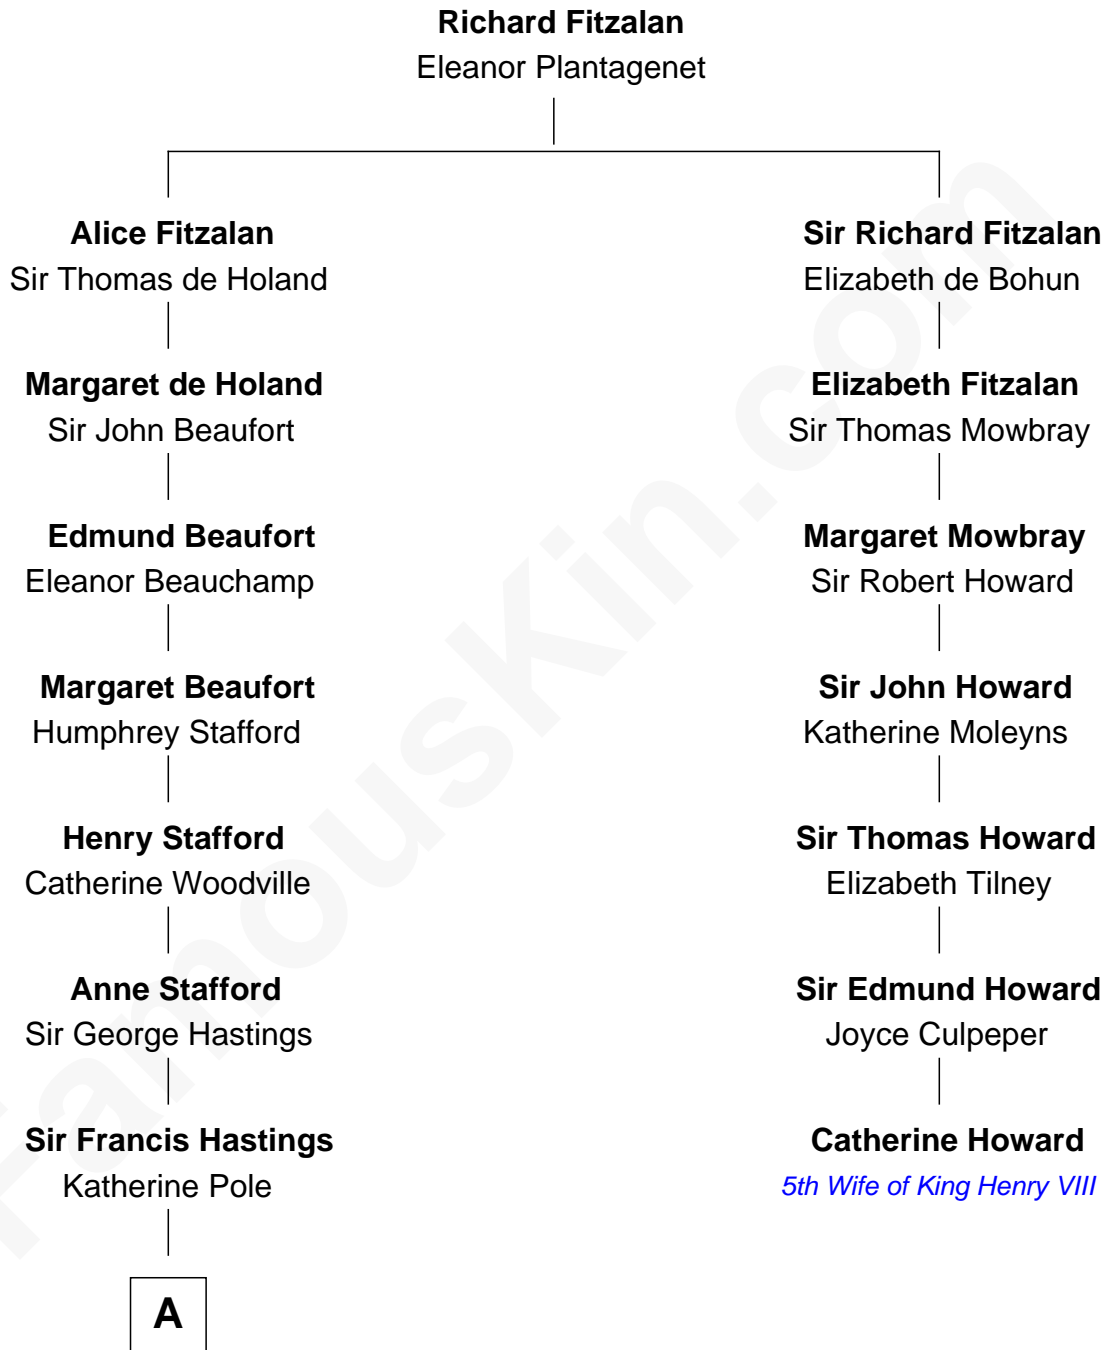

FamousKin.com

Relationship Chart of

Lewis Carroll

Author of Alice in Wonderland

6th cousin 10 times removed of

Catherine Howard

5th Wife of King Henry VIII

A

George Hastings

Dorothy Port

Francis Hastings

Sarah Harington

Catherine Hastings

Philip Stanhope

Sarah Stanhope

Sir Richard de Hoghton