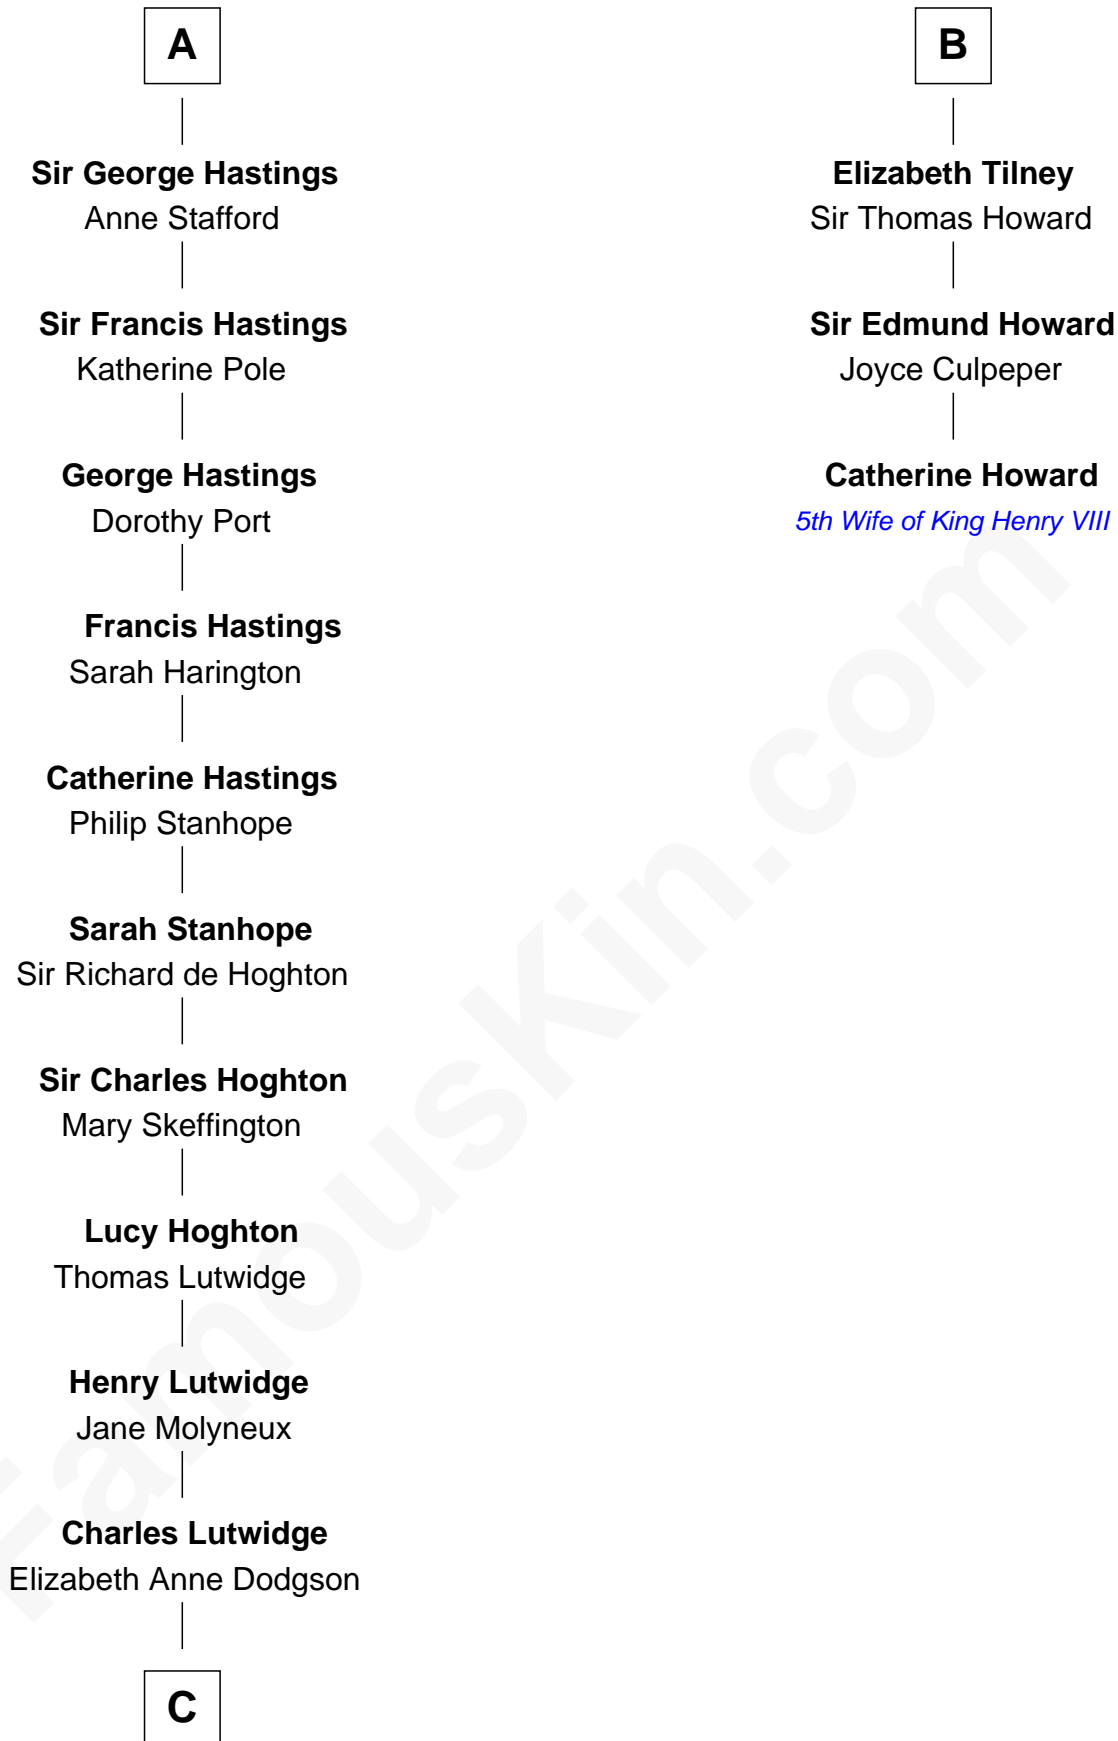

FamousKin.com

Relationship Chart of

Lewis Carroll

Author of Alice in Wonderland

9th cousin 9 times removed of

Catherine Howard

5th Wife of King Henry VIII

C