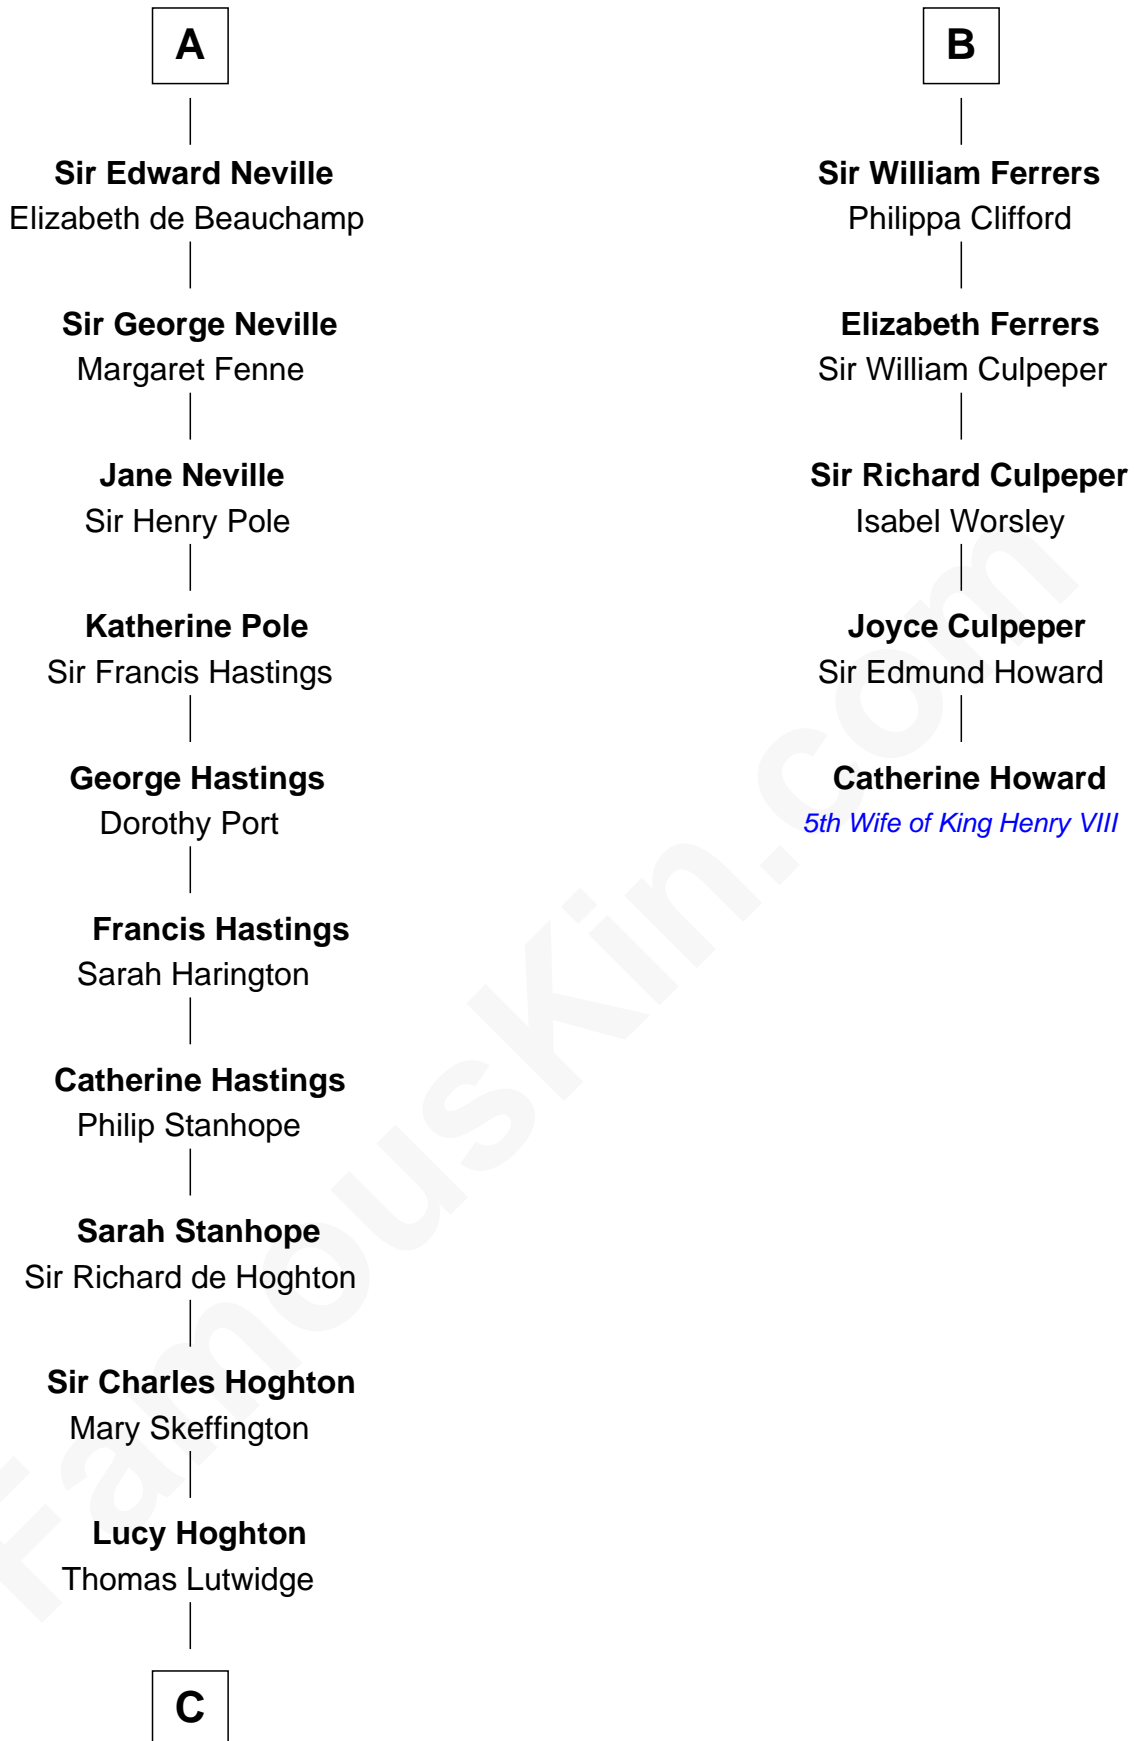

FamousKin.com

Relationship Chart of

Lewis Carroll

Author of Alice in Wonderland

11th cousin 9 times removed of

Catherine Howard

5th Wife of King Henry VIII

C

Henry Lutwidge

Jane Molyneux

Charles Lutwidge

Elizabeth Anne Dodgson

Frances Jane Lutwidge

Rev. Charles Dodgson

Lewis Carroll

Author of Alice in Wonderland