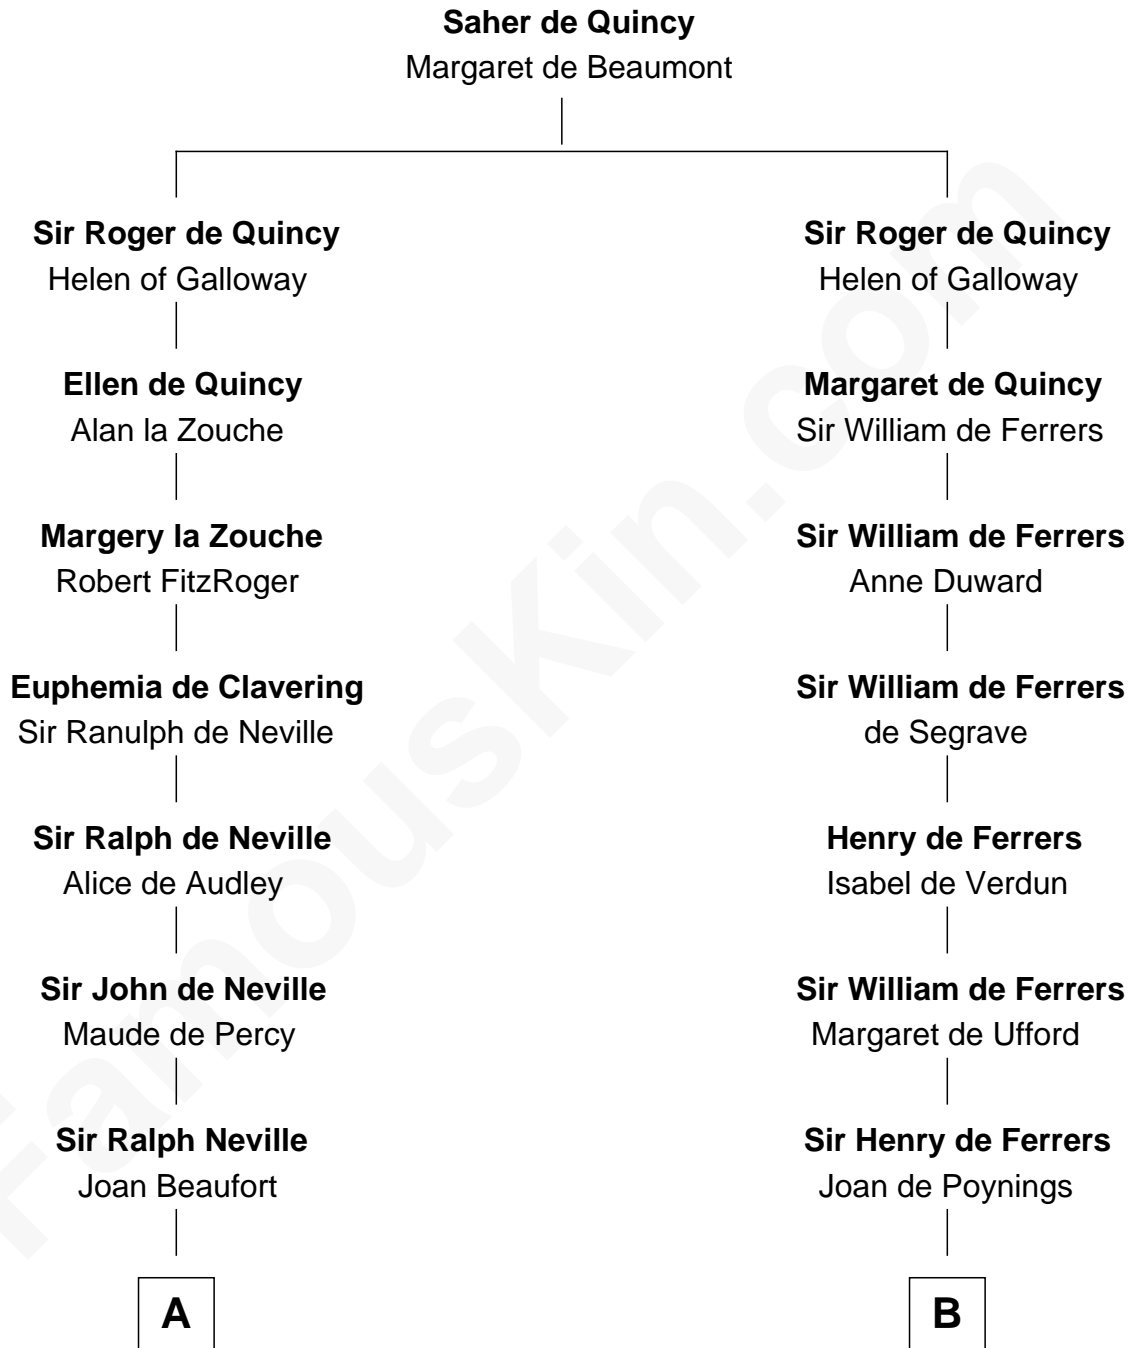

FamousKin.com

Relationship Chart of

Lewis Carroll

Author of Alice in Wonderland

11th cousin 9 times removed of

Catherine Howard

5th Wife of King Henry VIII

C

Henry Lutwidge

Jane Molyneux

Charles Lutwidge

Elizabeth Anne Dodgson

Frances Jane Lutwidge

Rev. Charles Dodgson

Lewis Carroll

Author of Alice in Wonderland