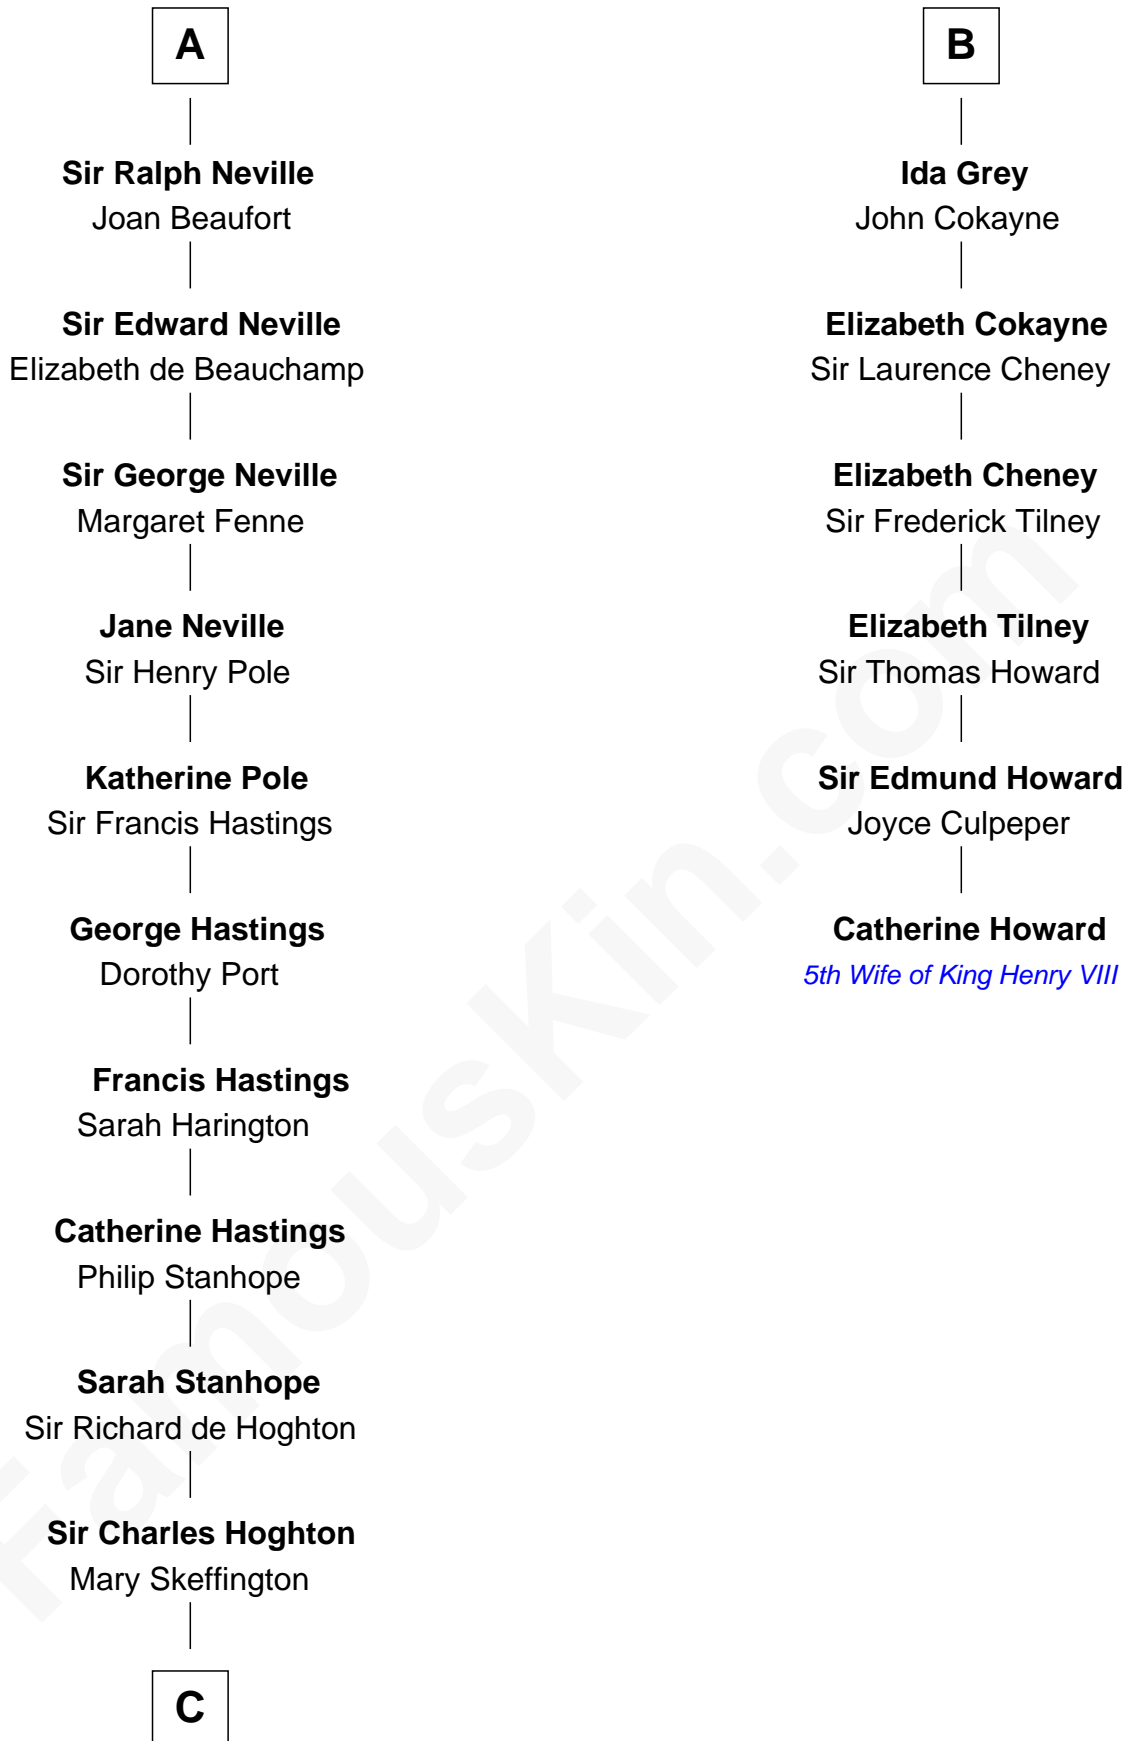

FamousKin.com

Relationship Chart of

Lewis Carroll

Author of Alice in Wonderland

12th cousin 9 times removed of

Catherine Howard

5th Wife of King Henry VIII

Sir Ralph de Tony
Margaret Beaumont

C

—
Lucy Hoghton
Thomas Lutwidge

—
Henry Lutwidge
Jane Molyneux

—
Charles Lutwidge
Elizabeth Anne Dodgson

—
Frances Jane Lutwidge
Rev. Charles Dodgson

—
Lewis Carroll
Author of Alice in Wonderland

FamousKin.com