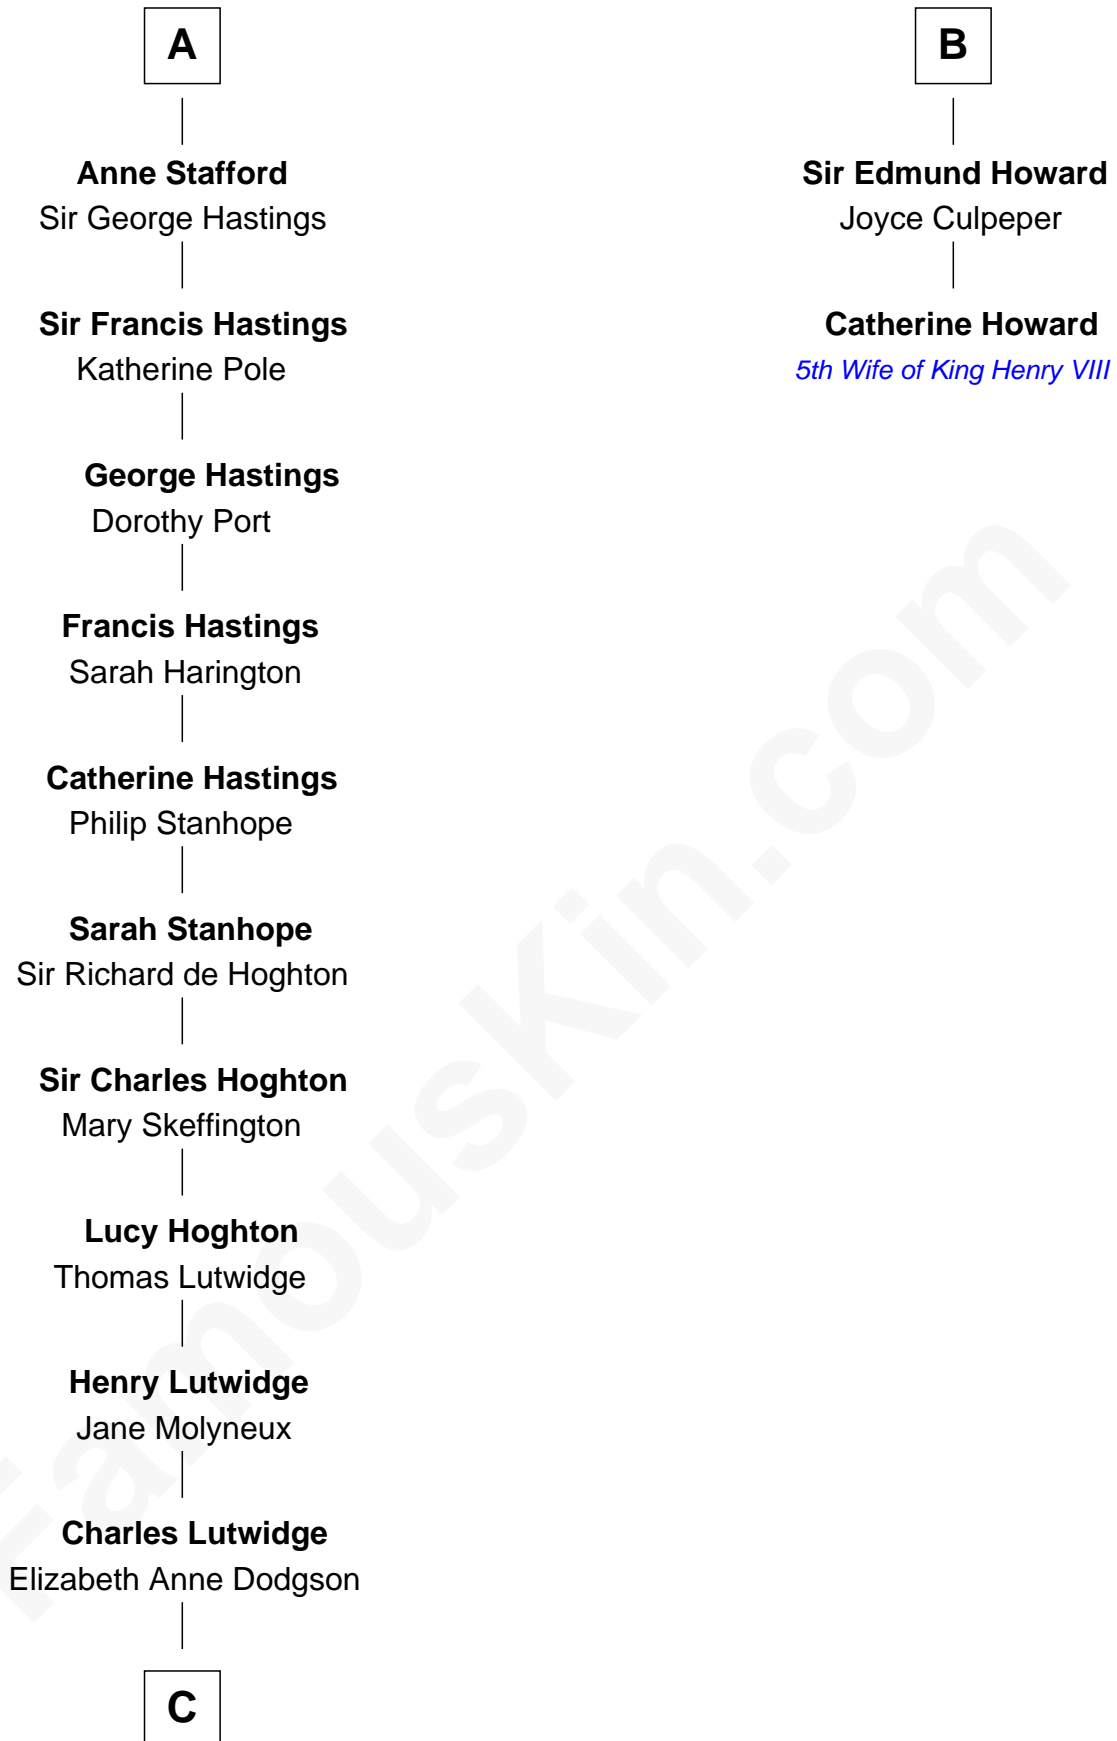

FamousKin.com

Relationship Chart of Lewis Carroll

Author of Alice in Wonderland

8th cousin 10 times removed of

Catherine Howard

5th Wife of King Henry VIII

C

—
Frances Jane Lutwidge

Rev. Charles Dodgson

—
Lewis Carroll

Author of Alice in Wonderland

FamousKin.com