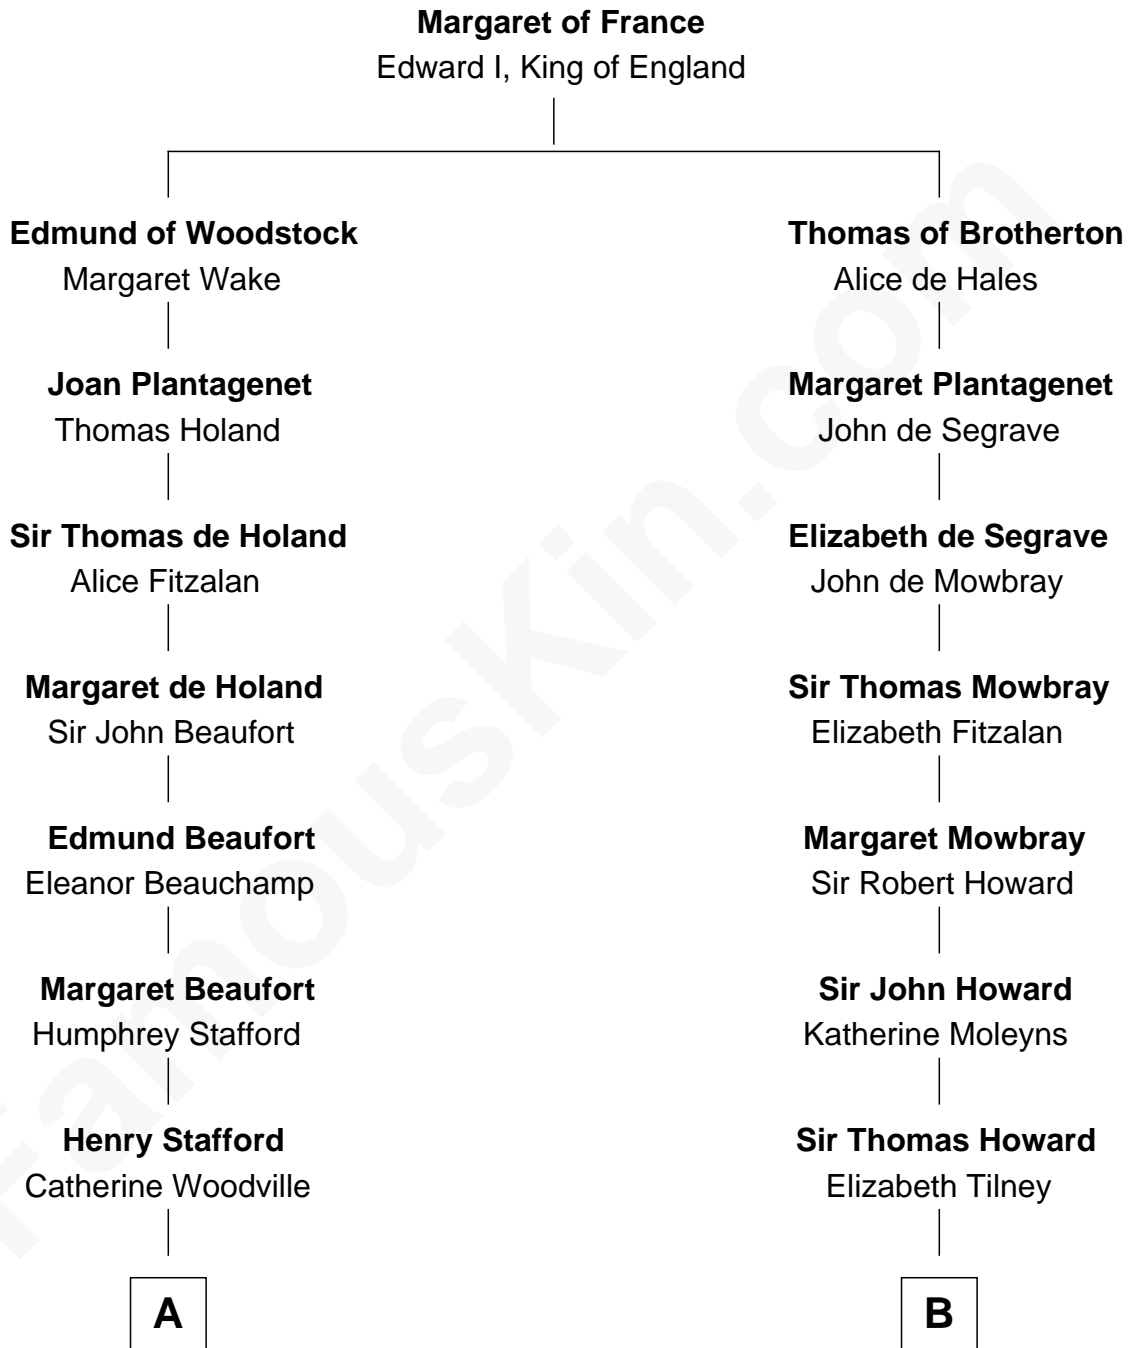

FamousKin.com

Relationship Chart of Lewis Carroll

Author of Alice in Wonderland

8th cousin 10 times removed of

Catherine Howard

5th Wife of King Henry VIII

C

—
Frances Jane Lutwidge

Rev. Charles Dodgson

—
Lewis Carroll

Author of Alice in Wonderland

FamousKin.com