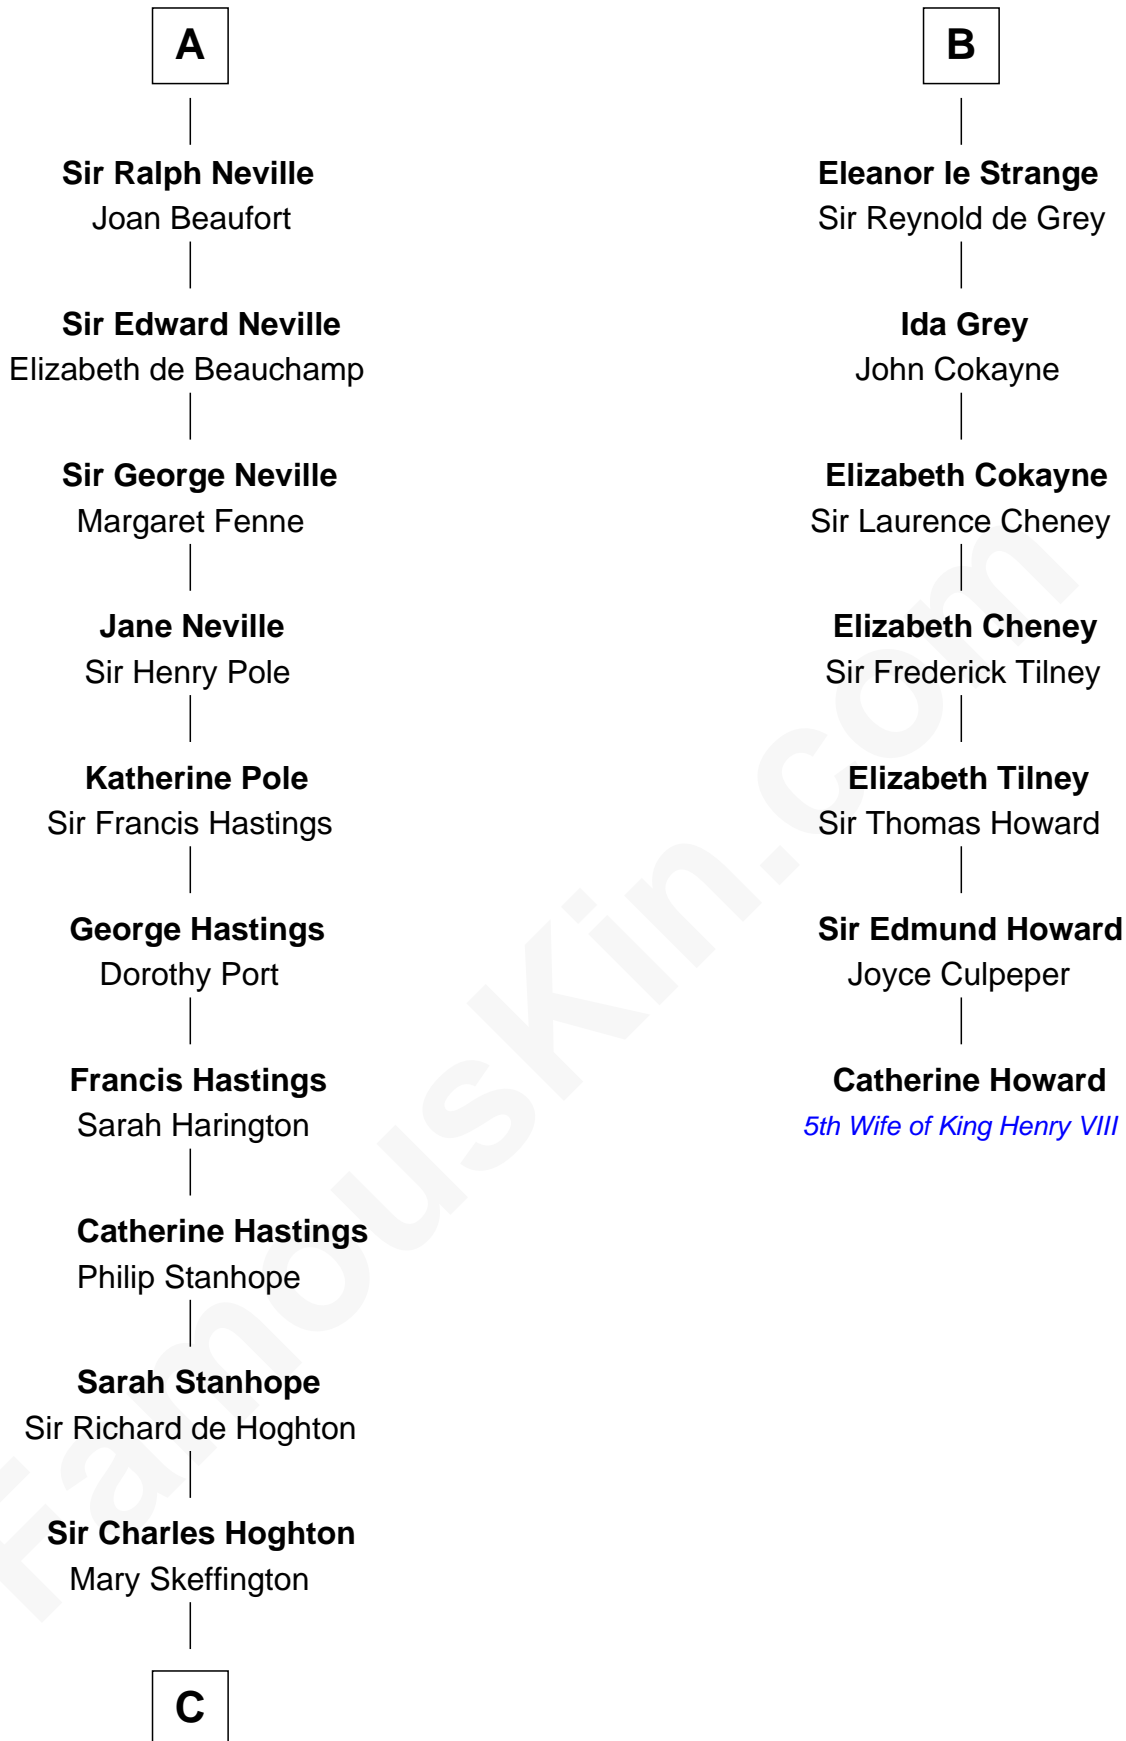

FamousKin.com

Relationship Chart of

Lewis Carroll

Author of Alice in Wonderland

13th cousin 8 times removed of

Catherine Howard

5th Wife of King Henry VIII

Robert III de Vitre

C

—
Lucy Hoghton
Thomas Lutwidge

—
Henry Lutwidge
Jane Molyneux

—
Charles Lutwidge
Elizabeth Anne Dodgson

—
Frances Jane Lutwidge
Rev. Charles Dodgson

—
Lewis Carroll
Author of Alice in Wonderland

FamousKin.com