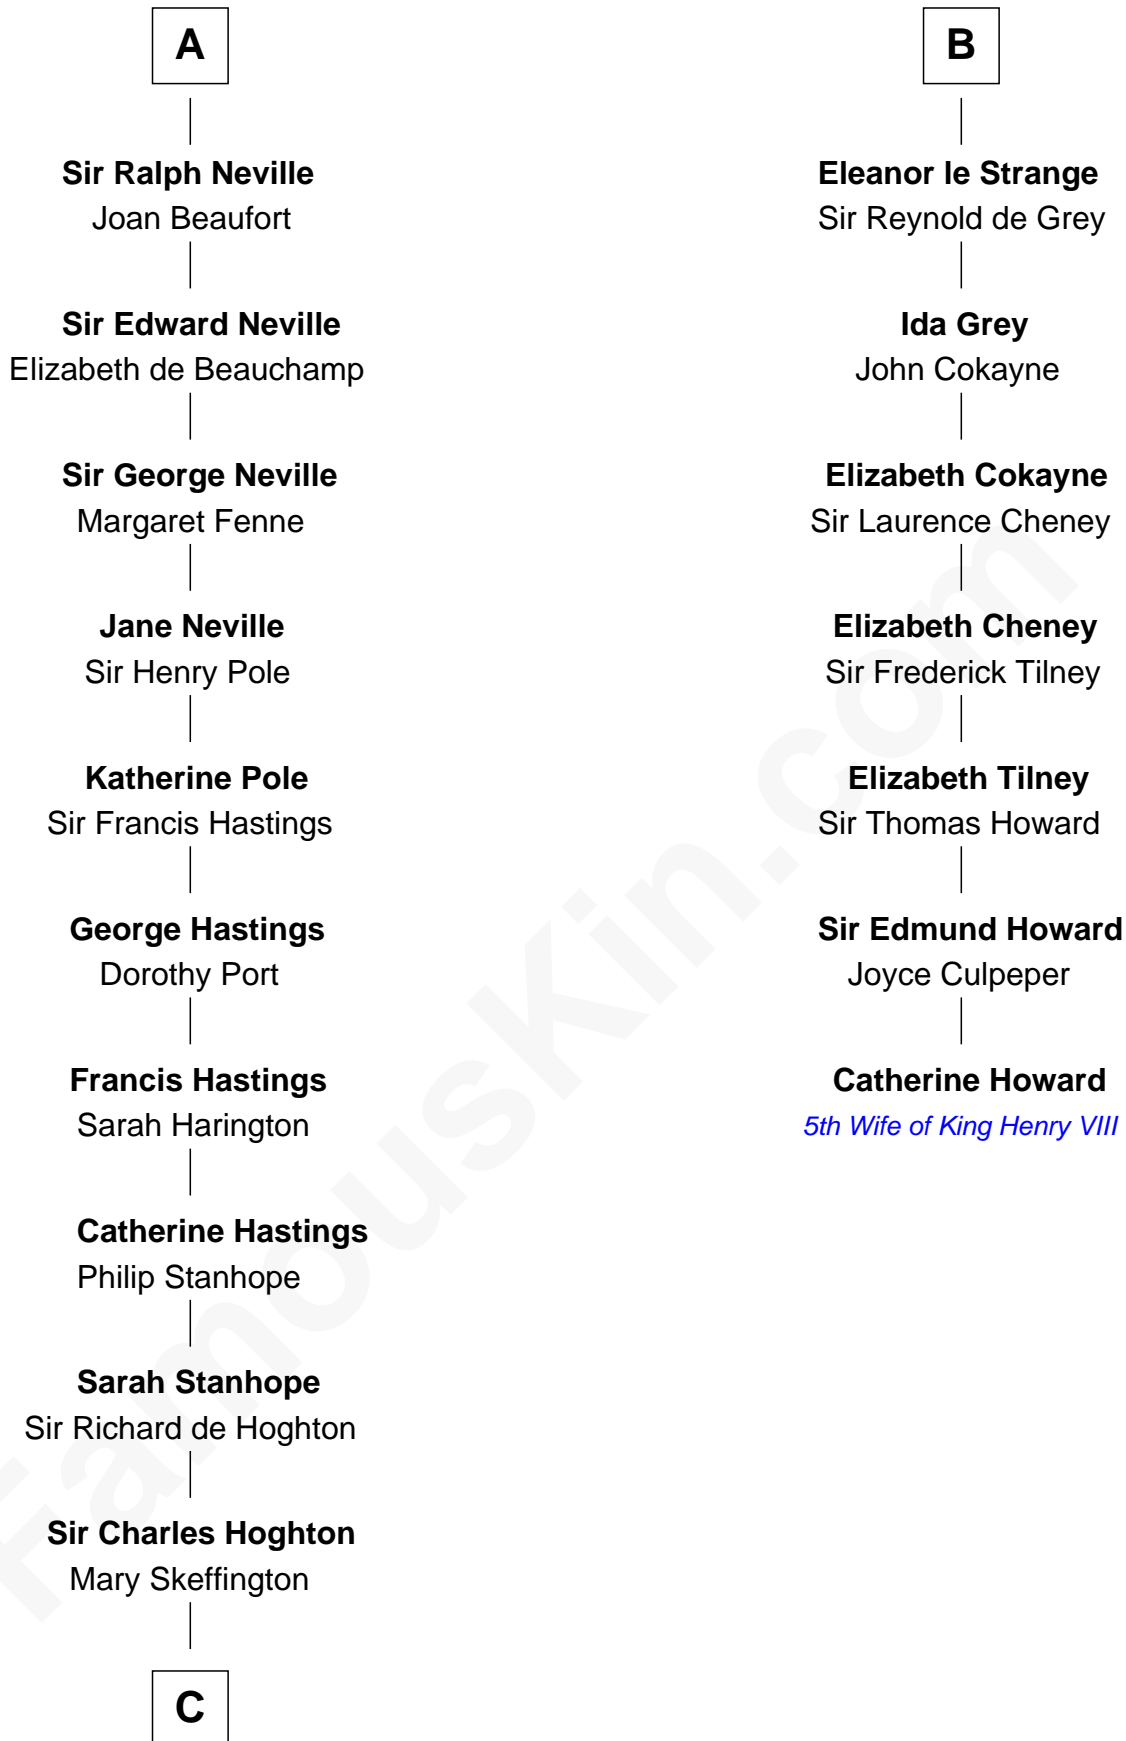

FamousKin.com

Relationship Chart of Lewis Carroll

Author of Alice in Wonderland

13th cousin 8 times removed of

Catherine Howard

5th Wife of King Henry VIII

C

—
Lucy Houghton
Thomas Lutwidge

—
Henry Lutwidge
Jane Molyneux

—
Charles Lutwidge
Elizabeth Anne Dodgson

—
Frances Jane Lutwidge
Rev. Charles Dodgson

—
Lewis Carroll
Author of Alice in Wonderland

FamousKin.com