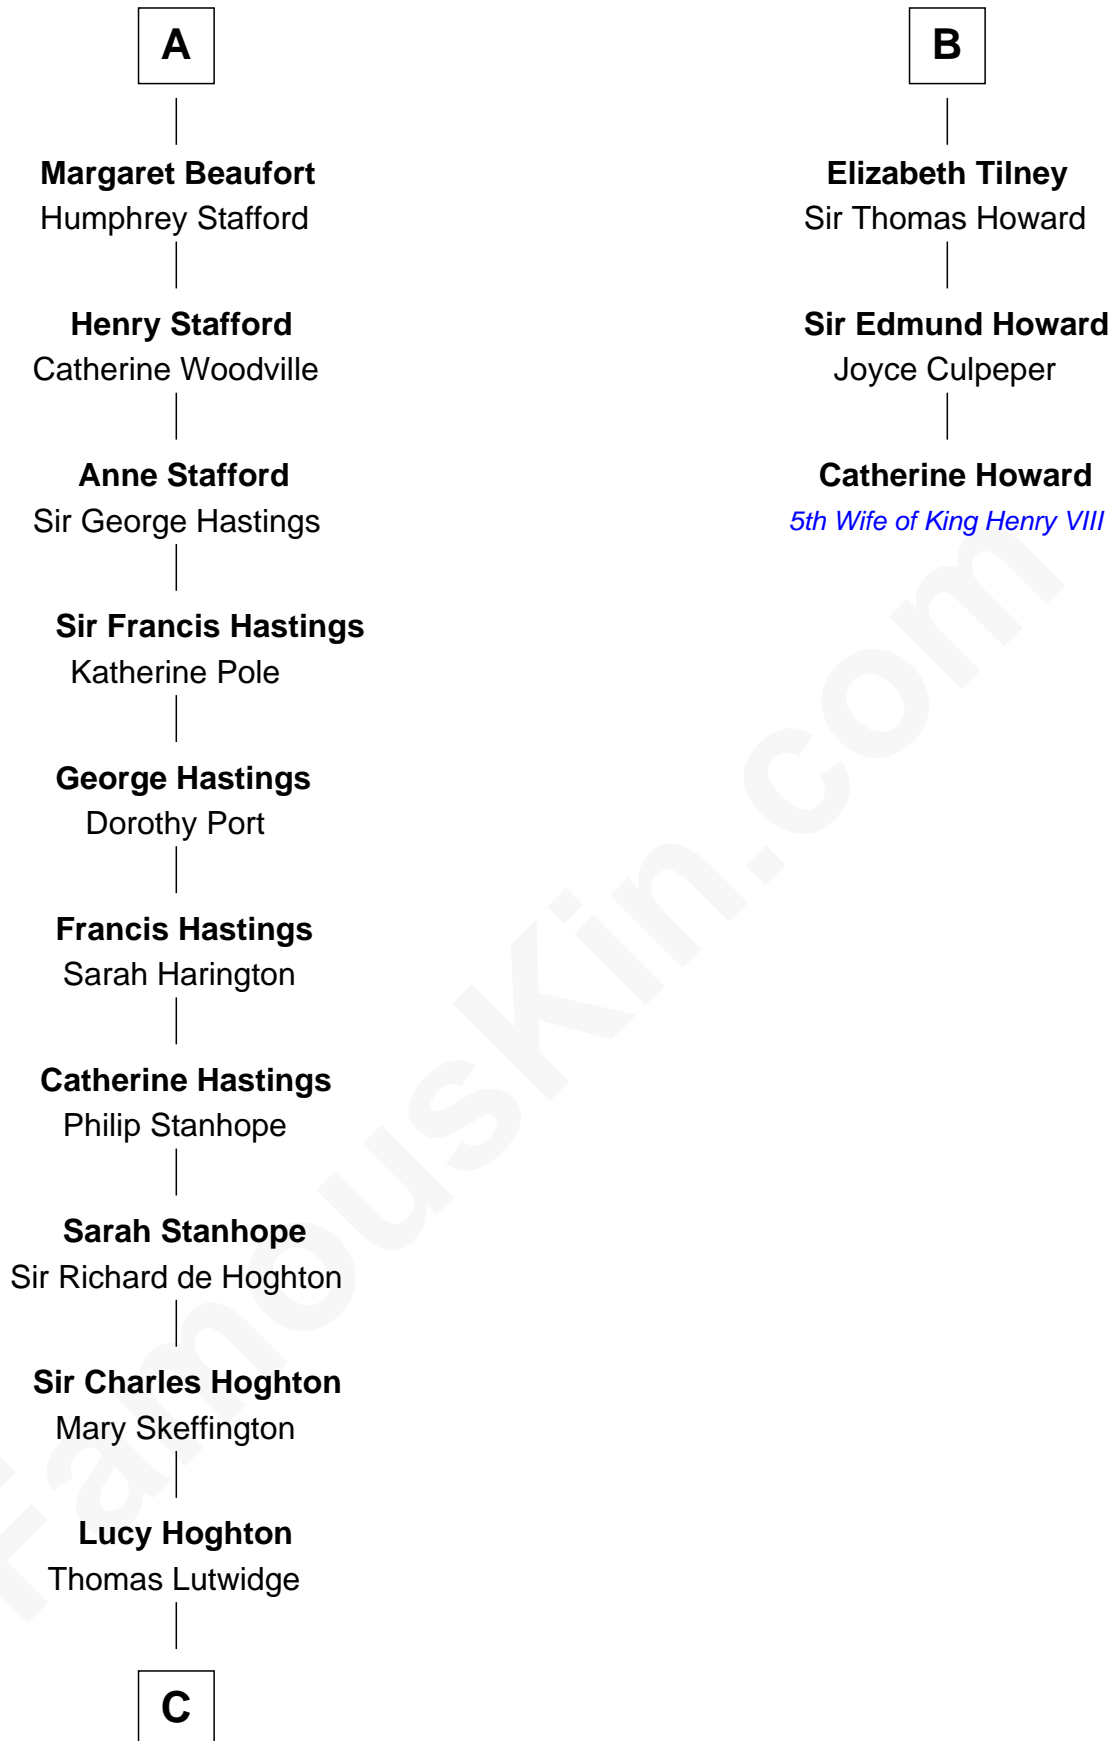

FamousKin.com

Relationship Chart of Lewis Carroll

Author of Alice in Wonderland

9th cousin 11 times removed of

Catherine Howard

5th Wife of King Henry VIII

Sir William de Cantilupe

Eve de Braiose