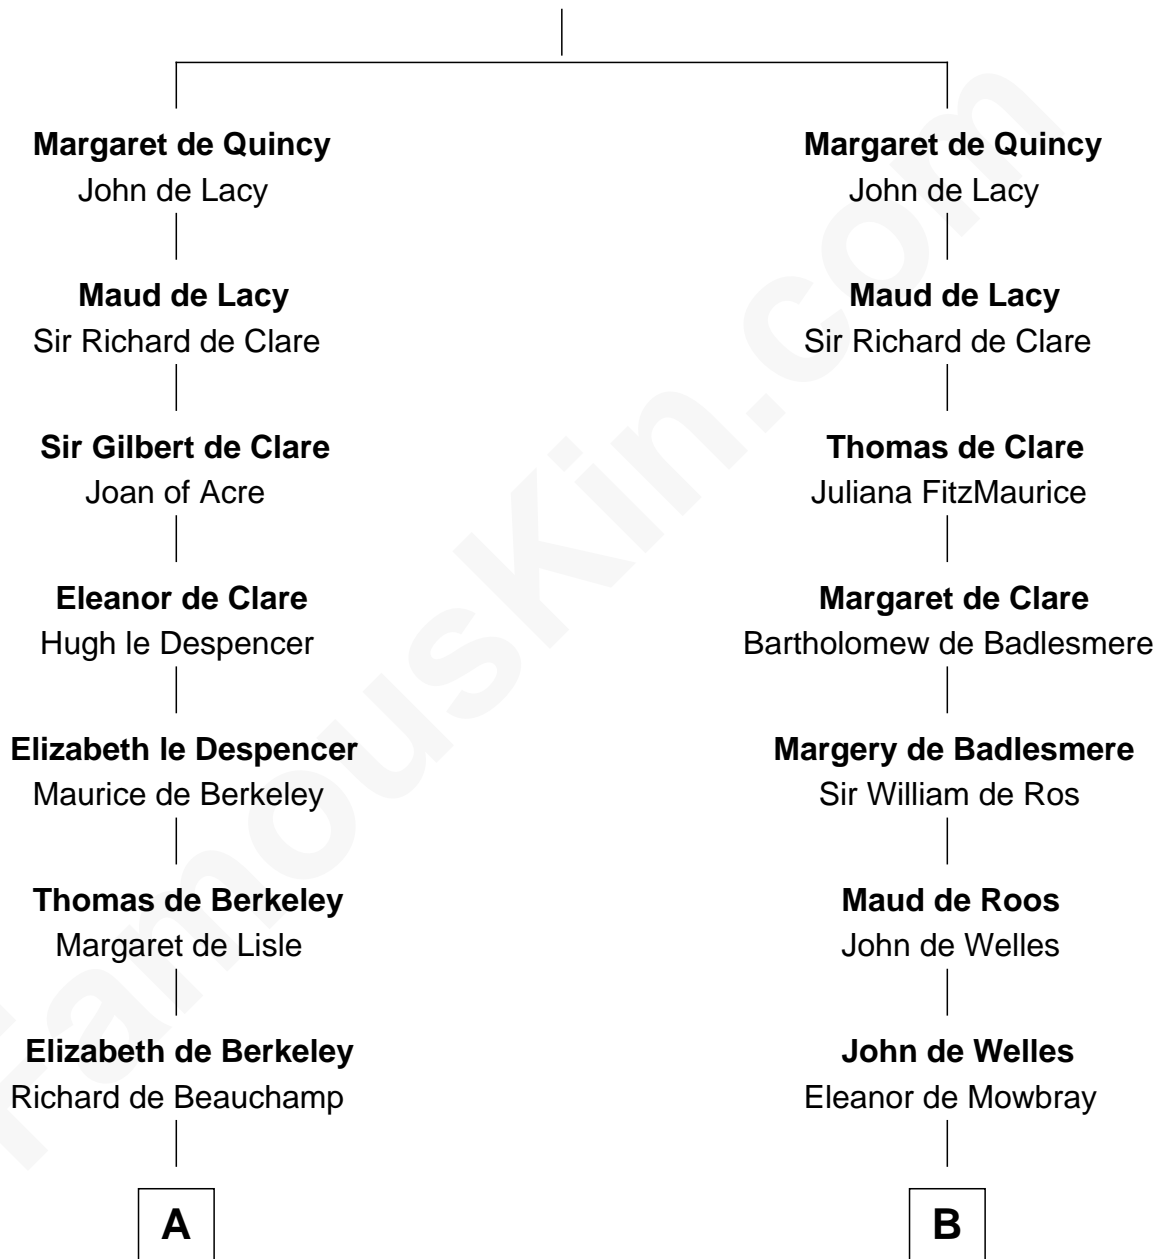

FamousKin.com Relationship Chart of

Lewis Carroll

Author of Alice in Wonderland

21st cousin of

Ralph Waldo Emerson

American Poet

Sir Robert II de Quincy

Hawise of Chester

C

Lucy Hoghton
Thomas Lutwidge

Henry Lutwidge
Jane Molyneux

Charles Lutwidge
Elizabeth Anne Dodgson

Frances Jane Lutwidge
Rev. Charles Dodgson

Lewis Carroll
Author of Alice in Wonderland

D

Rev. Samuel Moody
Hannah Sewall