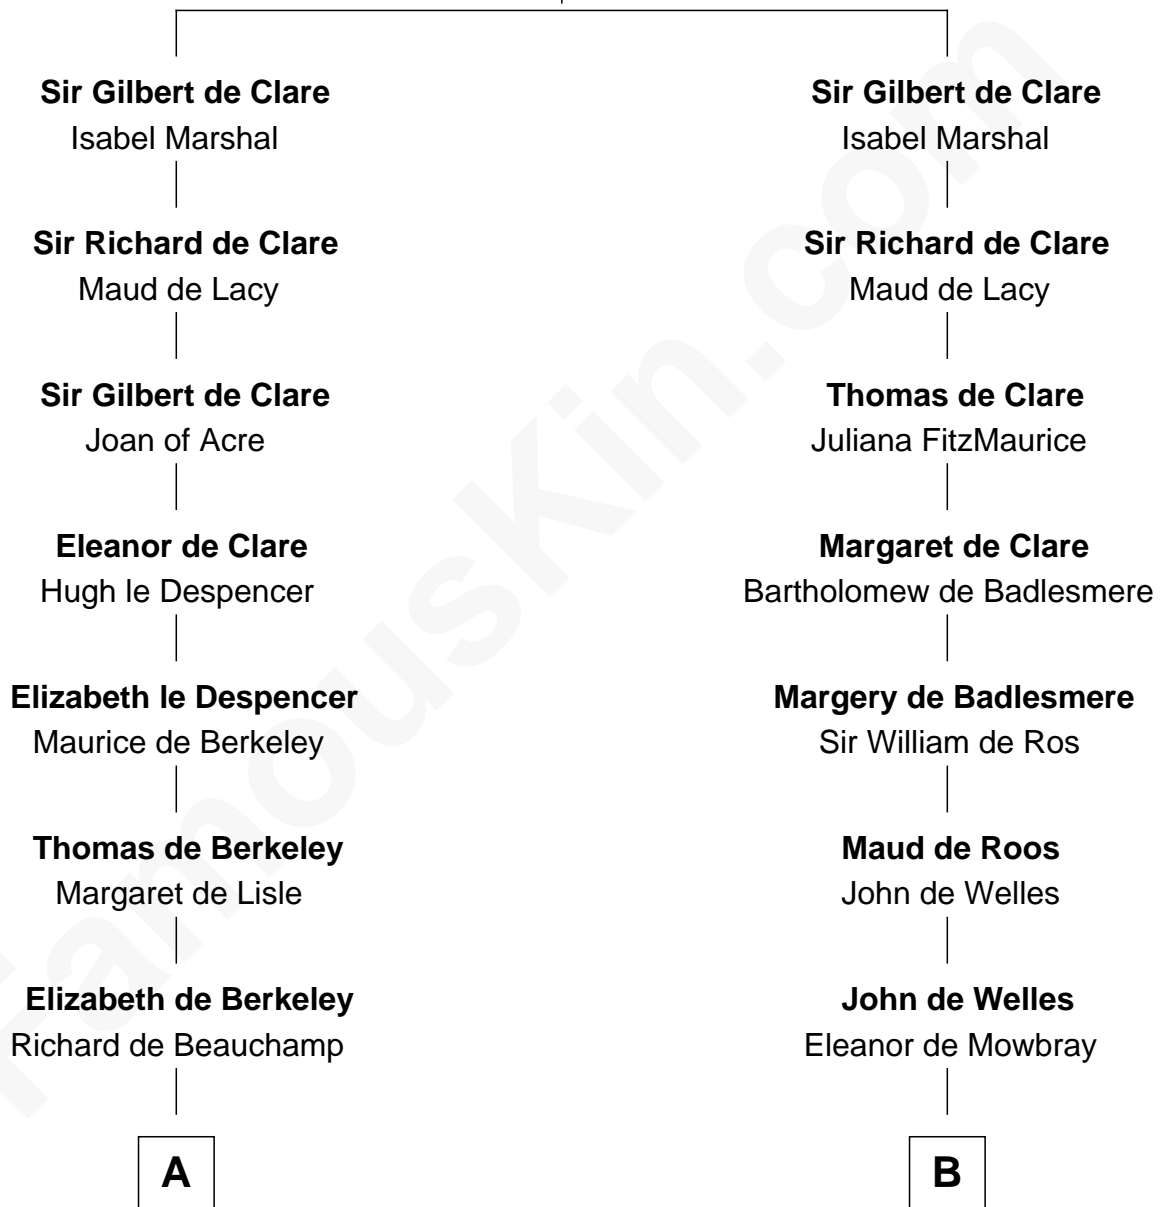

FamousKin.com Relationship Chart of

Lewis Carroll

Author of Alice in Wonderland

21st cousin of

Ralph Waldo Emerson

American Poet

Richard de Clare
Amice of Gloucester

C

Lucy Hoghton
Thomas Lutwidge

Henry Lutwidge
Jane Molyneux

Charles Lutwidge
Elizabeth Anne Dodgson

Frances Jane Lutwidge
Rev. Charles Dodgson

Lewis Carroll
Author of Alice in Wonderland

D

Rev. Samuel Moody
Hannah Sewall