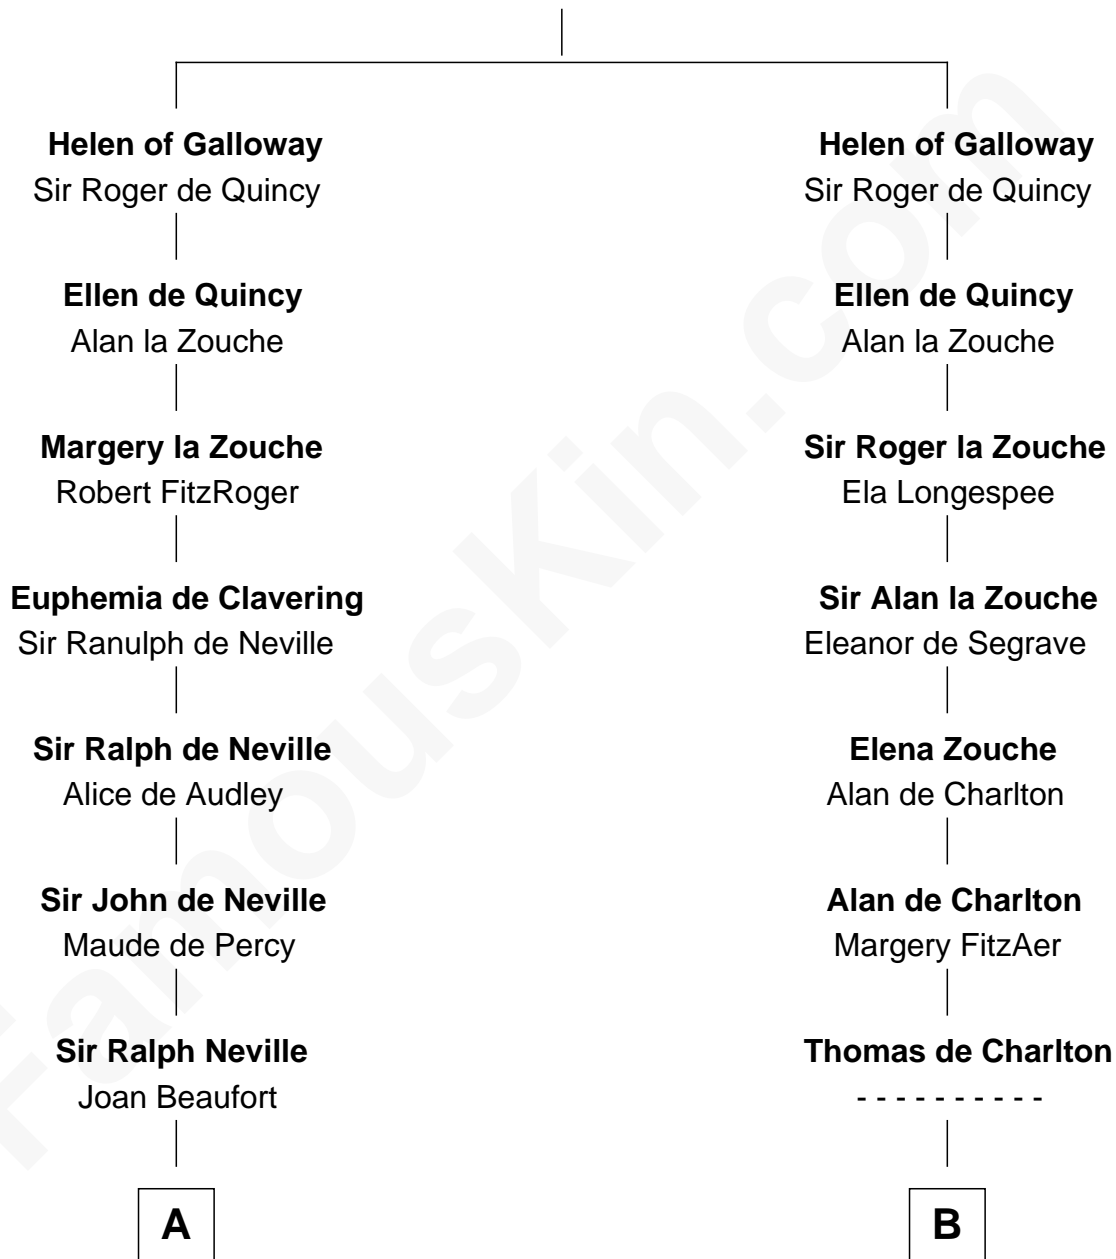

FamousKin.com

Relationship Chart of Lewis Carroll

Author of Alice in Wonderland

20th cousin 1 time removed of

Ralph Waldo Emerson

American Poet

Alan of Galloway

Helen de l'Isle