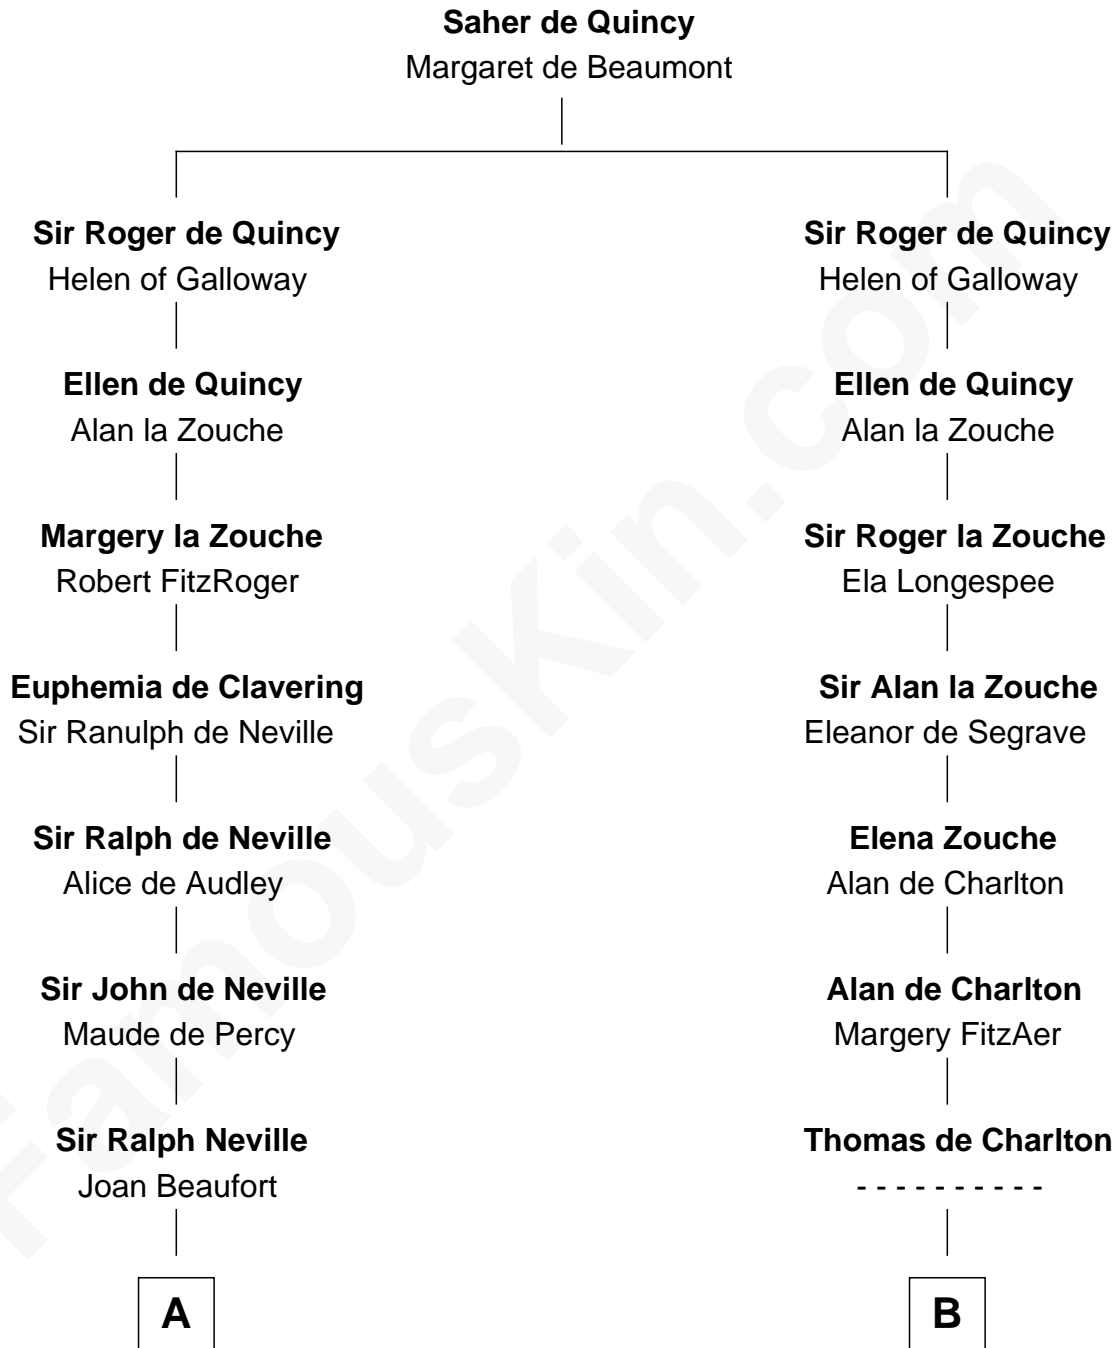

# FamousKin.com

## Relationship Chart of Lewis Carroll

*Author of Alice in Wonderland*

20th cousin 1 time removed of

**Ralph Waldo Emerson**  
*American Poet*

**C**

**Henry Lutwidge**

Jane Molyneux

**Charles Lutwidge**

Elizabeth Anne Dodgson

**Frances Jane Lutwidge**

Rev. Charles Dodgson

**Lewis Carroll**

*Author of Alice in Wonderland*

**D**

**Edward Emerson**

Rebecca Waldo