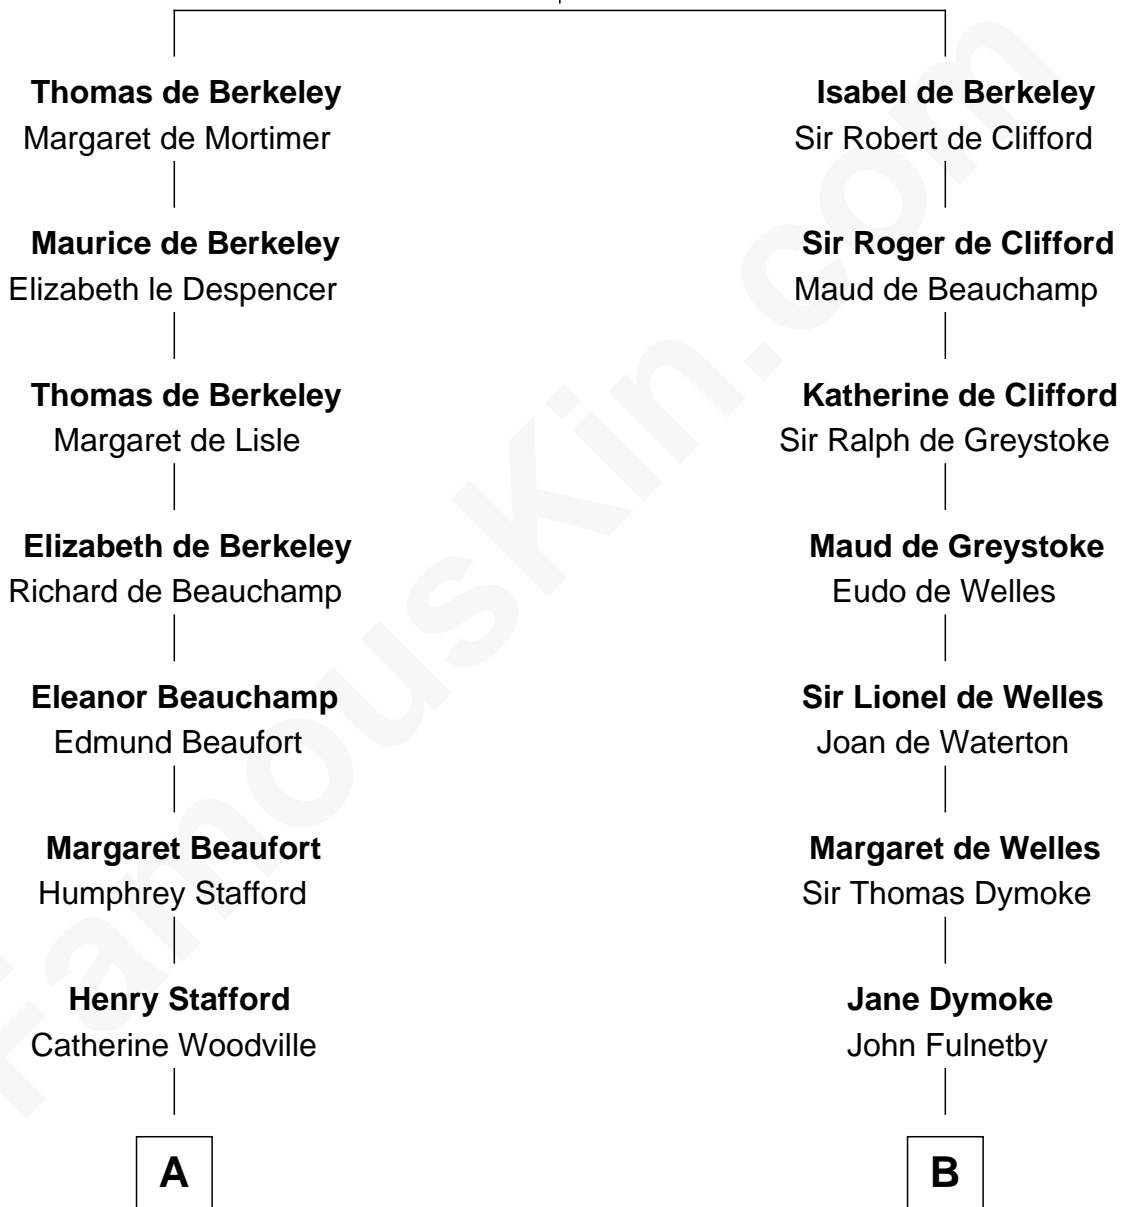

## Relationship Chart of

### Lewis Carroll

*Author of Alice in Wonderland*

17th cousin 1 time removed of

### Ralph Waldo Emerson

*American Poet*

**Sir Maurice de Berkeley**

Eve la Zouche

**C**

—  
**Frances Jane Lutwidge**

Rev. Charles Dodgson

—  
**Lewis Carroll**