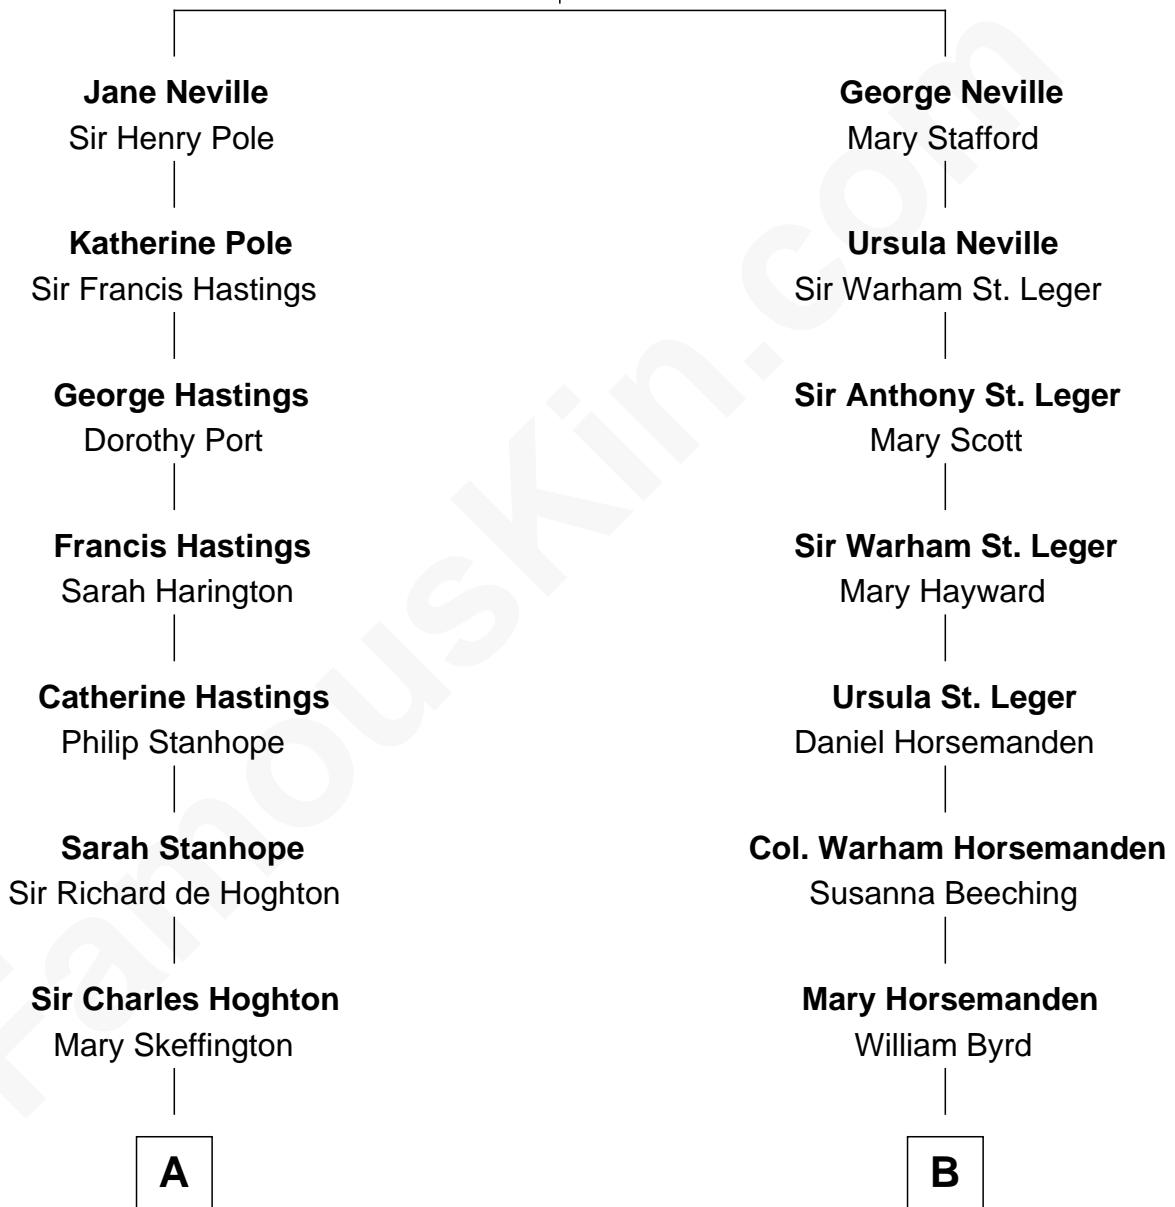

FamousKin.com

Relationship Chart of

Lewis Carroll

Author of Alice in Wonderland

11th cousin 2 times removed of

Admiral Richard Byrd

Polar Explorer

Sir George Neville
Margaret Fenne

A

Lucy Hoghton
Thomas Lutwidge

Henry Lutwidge
Jane Molyneux

Charles Lutwidge
Elizabeth Anne Dodgson

Frances Jane Lutwidge
Rev. Charles Dodgson

Lewis Carroll
Author of Alice in Wonderland

B

William Byrd
Maria Taylor

William Byrd
Elizabeth Hill Carter

Thomas Taylor Byrd
Mary Armistead

Richard Evelyn Byrd
Anne Harrison

Col. William Byrd
Jane Meriwether Rivers

Richard Evelyn Byrd
Eleanor Bolling Flood

Admiral Richard Byrd
Polar Explorer