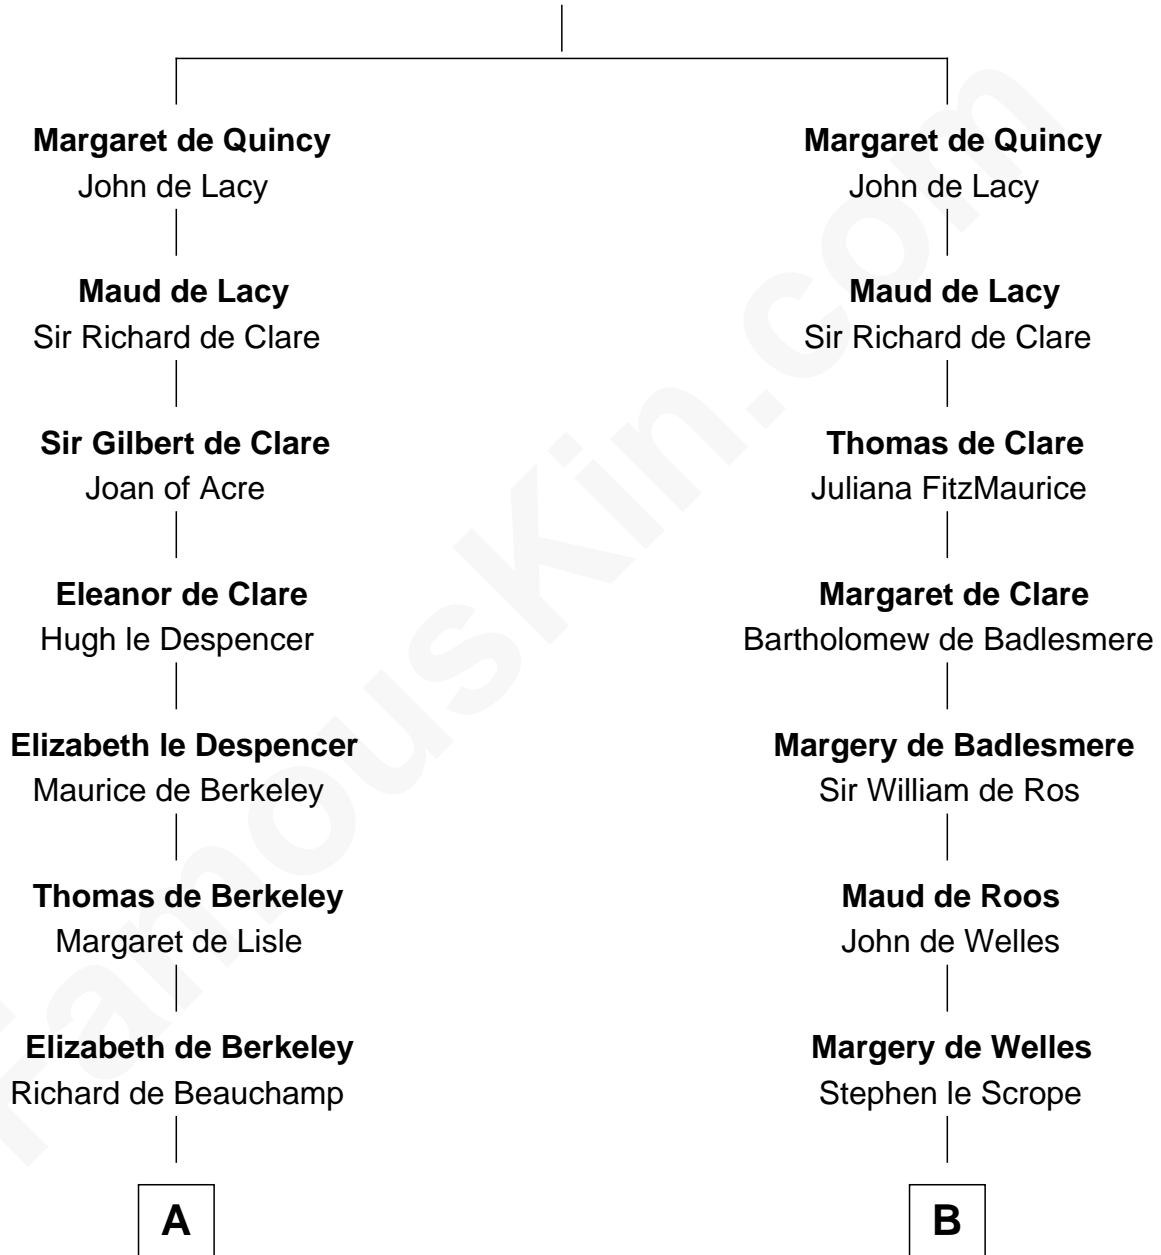

FamousKin.com

Relationship Chart of

Lewis Carroll

Author of Alice in Wonderland

18th cousin 3 times removed of

Robert Treat Paine

Signer of the Declaration of Independence

Sir Robert II de Quincy

Hawise of Chester

C

Lucy Hoghton
Thomas Lutwidge

Henry Lutwidge
Jane Molyneux

Charles Lutwidge
Elizabeth Anne Dodgson

Frances Jane Lutwidge
Rev. Charles Dodgson

Lewis Carroll
Author of Alice in Wonderland

D

Eunice Treat
Thomas Paine

Robert Treat Paine
Signer of Declaration of Independence

FamousKin.com