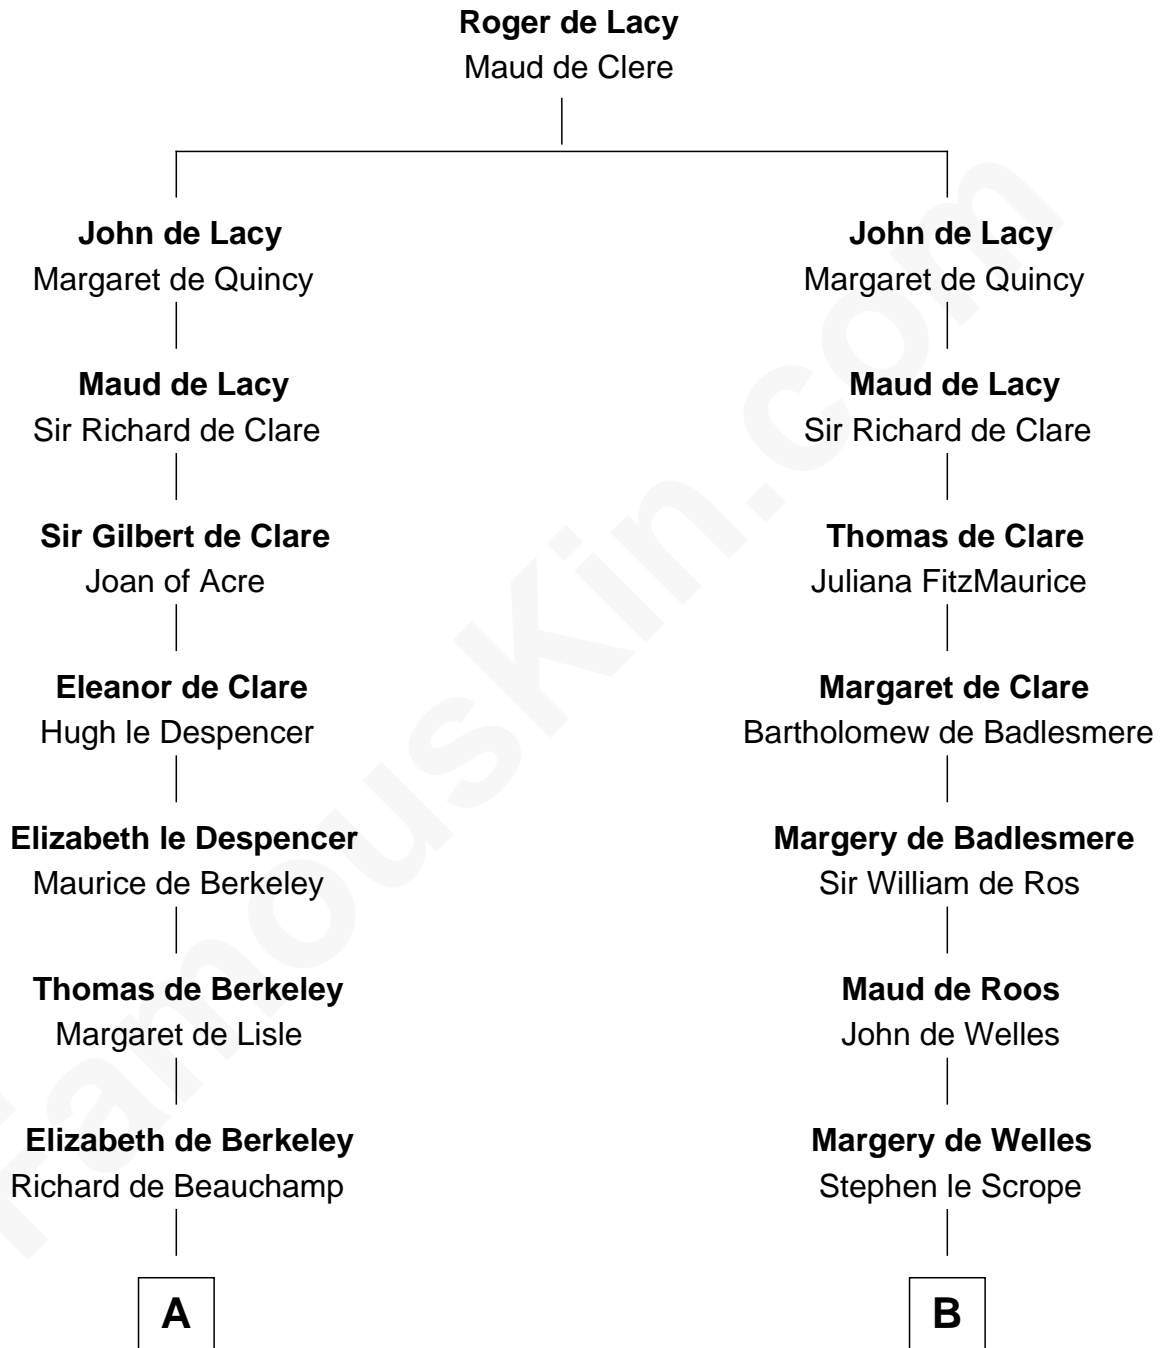

## Relationship Chart of

### Lewis Carroll

*Author of Alice in Wonderland*

18th cousin 3 times removed of

### Robert Treat Paine

*Signer of the Declaration of Independence*

**C**

**Lucy Hoghton**  
Thomas Lutwidge

**Henry Lutwidge**  
Jane Molyneux

**Charles Lutwidge**  
Elizabeth Anne Dodgson

**Frances Jane Lutwidge**  
Rev. Charles Dodgson