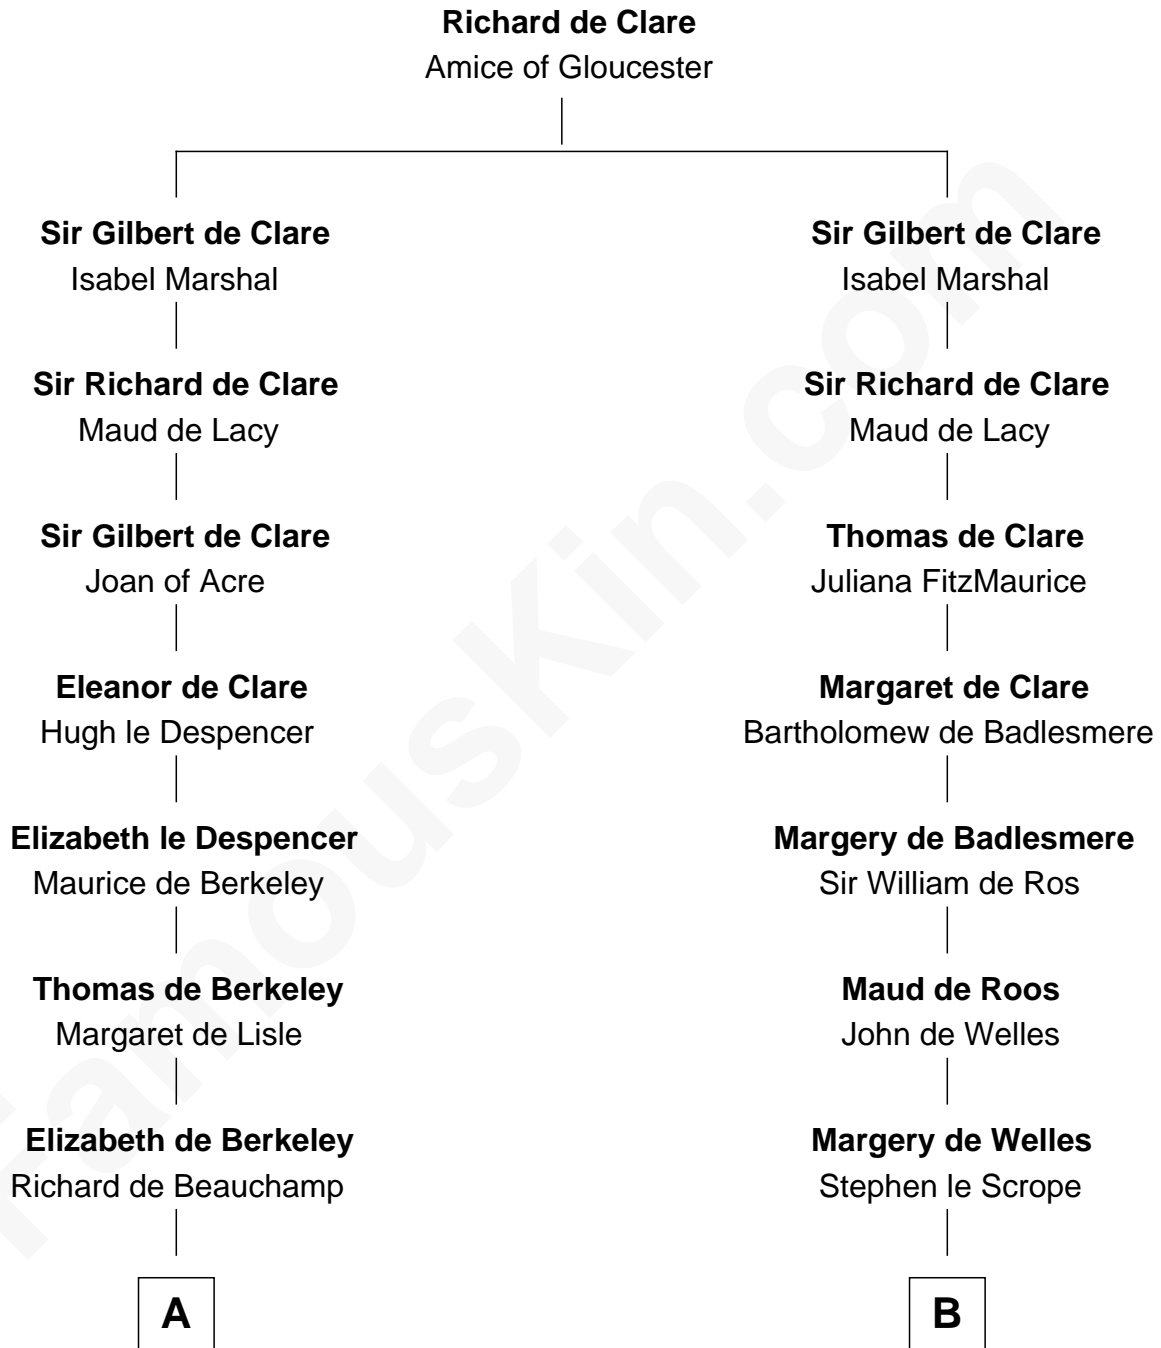

# FamousKin.com

## Relationship Chart of Lewis Carroll

*Author of Alice in Wonderland*

18th cousin 3 times removed of

## Robert Treat Paine

*Signer of the Declaration of Independence*

**C**

**Lucy Hoghton**  
Thomas Lutwidge

**Henry Lutwidge**  
Jane Molyneux

**Charles Lutwidge**  
Elizabeth Anne Dodgson

**Frances Jane Lutwidge**  
Rev. Charles Dodgson