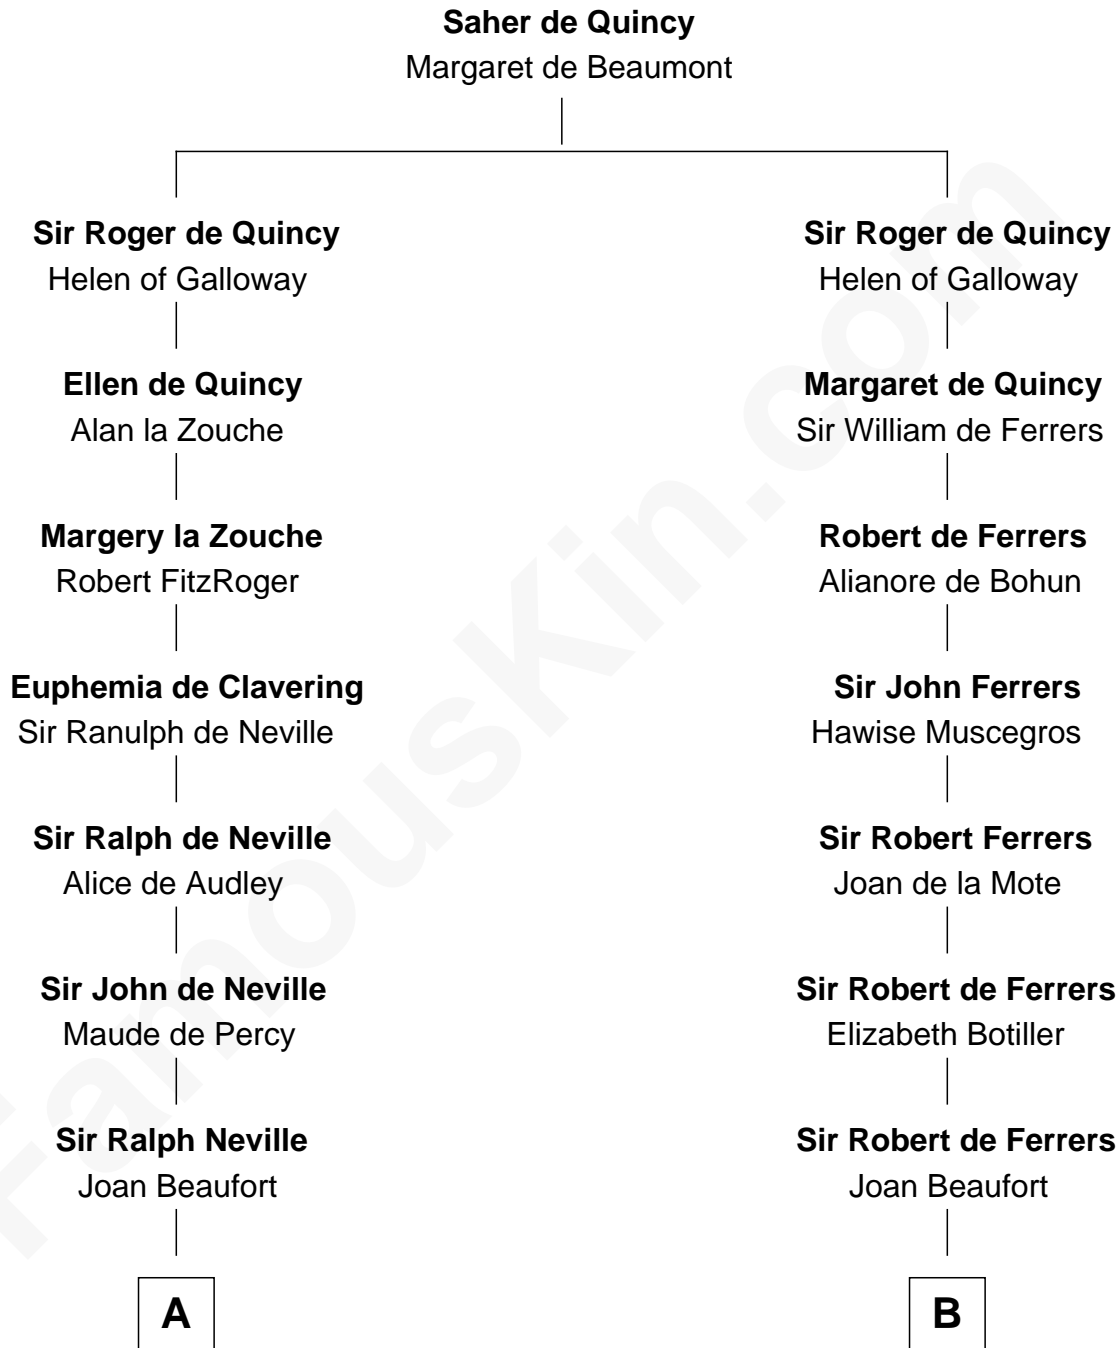

FamousKin.com

Relationship Chart of

Lewis Carroll

Author of Alice in Wonderland

19th cousin 1 time removed of

Robert Treat Paine

Signer of the Declaration of Independence

C

Henry Lutwidge

Jane Molyneux

Charles Lutwidge

Elizabeth Anne Dodgson

Frances Jane Lutwidge

Rev. Charles Dodgson

Lewis Carroll

Author of Alice in Wonderland