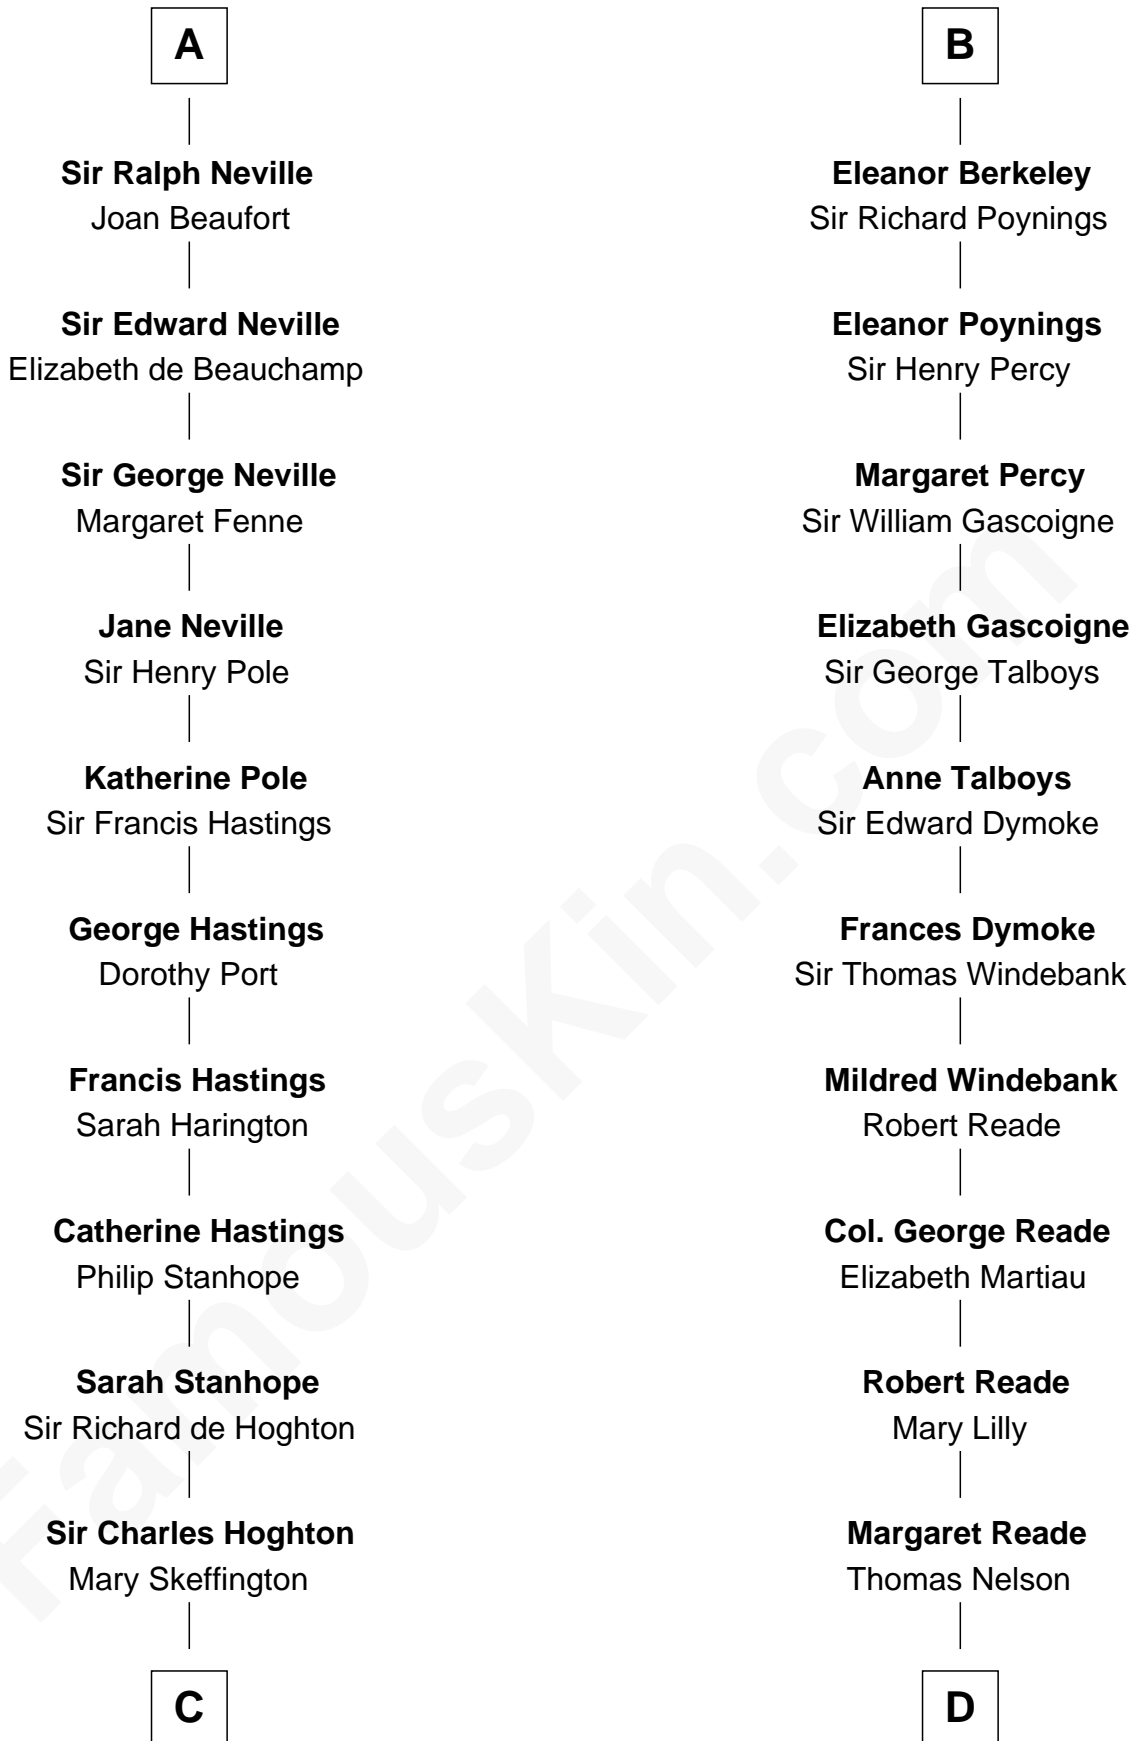

FamousKin.com

Relationship Chart of

Lewis Carroll

Author of Alice in Wonderland

18th cousin 3 times removed of

Thomas Nelson

Signer of the Declaration of Independence

Richard de Clare

Aoife MacMurrough

C

Lucy Hoghton
Thomas Lutwidge

Henry Lutwidge
Jane Molyneux

Charles Lutwidge
Elizabeth Anne Dodgson

Frances Jane Lutwidge
Rev. Charles Dodgson

Lewis Carroll
Author of Alice in Wonderland

D