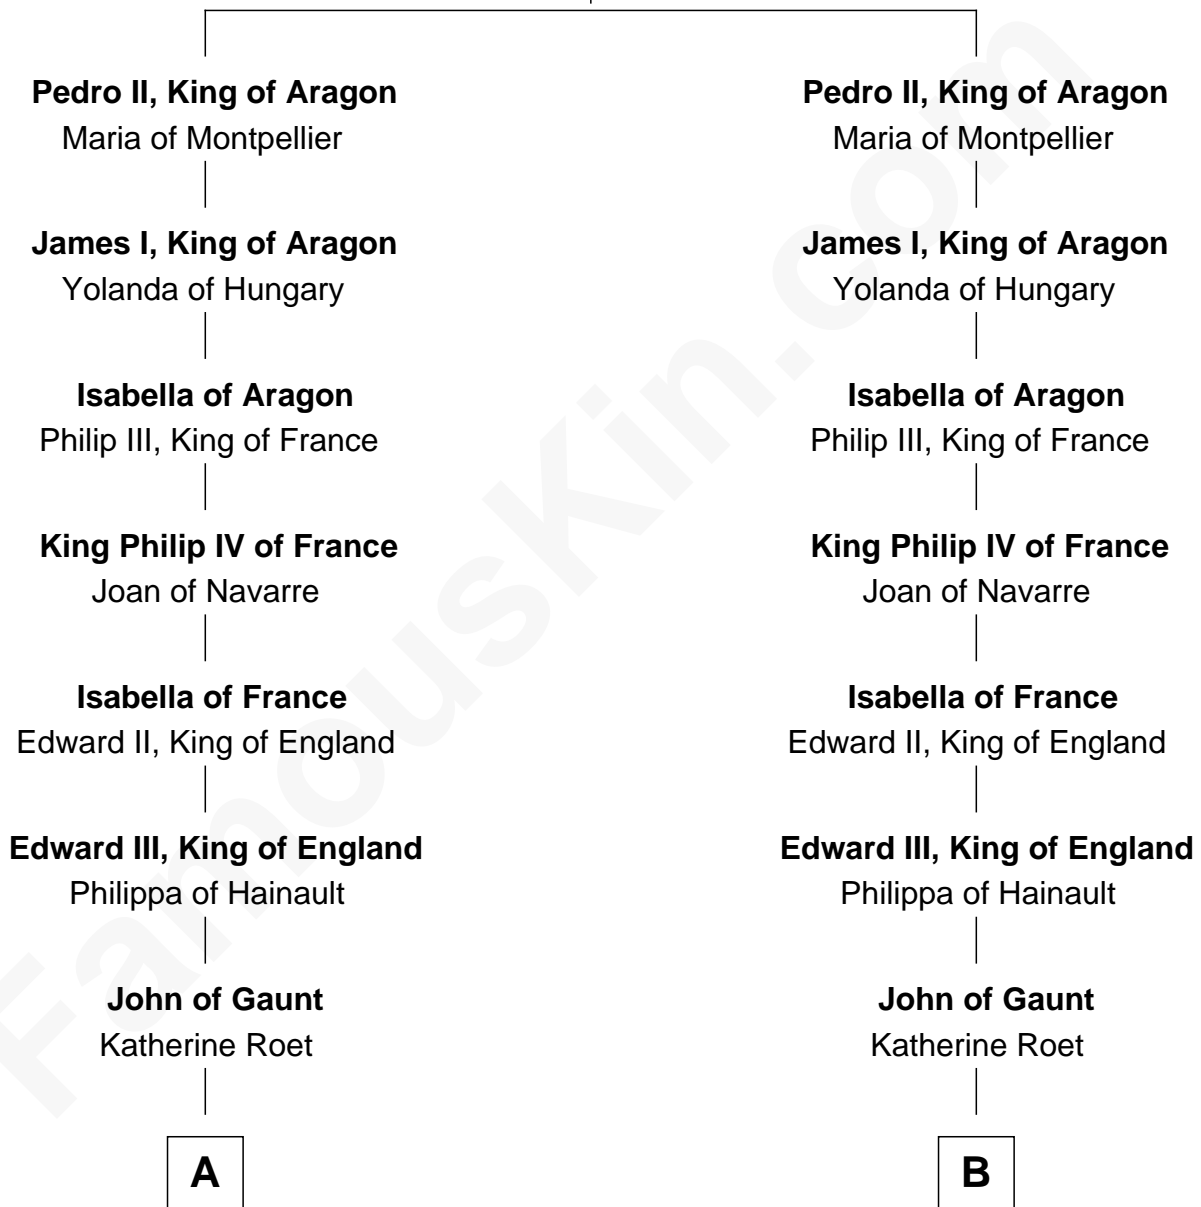

## Relationship Chart of

### Lewis Carroll

*Author of Alice in Wonderland*

19th cousin 2 times removed of

### Thomas Nelson

*Signer of the Declaration of Independence*

#### Alfonso II, King of Aragon

Sancha of Castile

**C**

**Lucy Hoghton**  
Thomas Lutwidge

**Henry Lutwidge**  
Jane Molyneux

**Charles Lutwidge**  
Elizabeth Anne Dodgson

**Frances Jane Lutwidge**  
Rev. Charles Dodgson