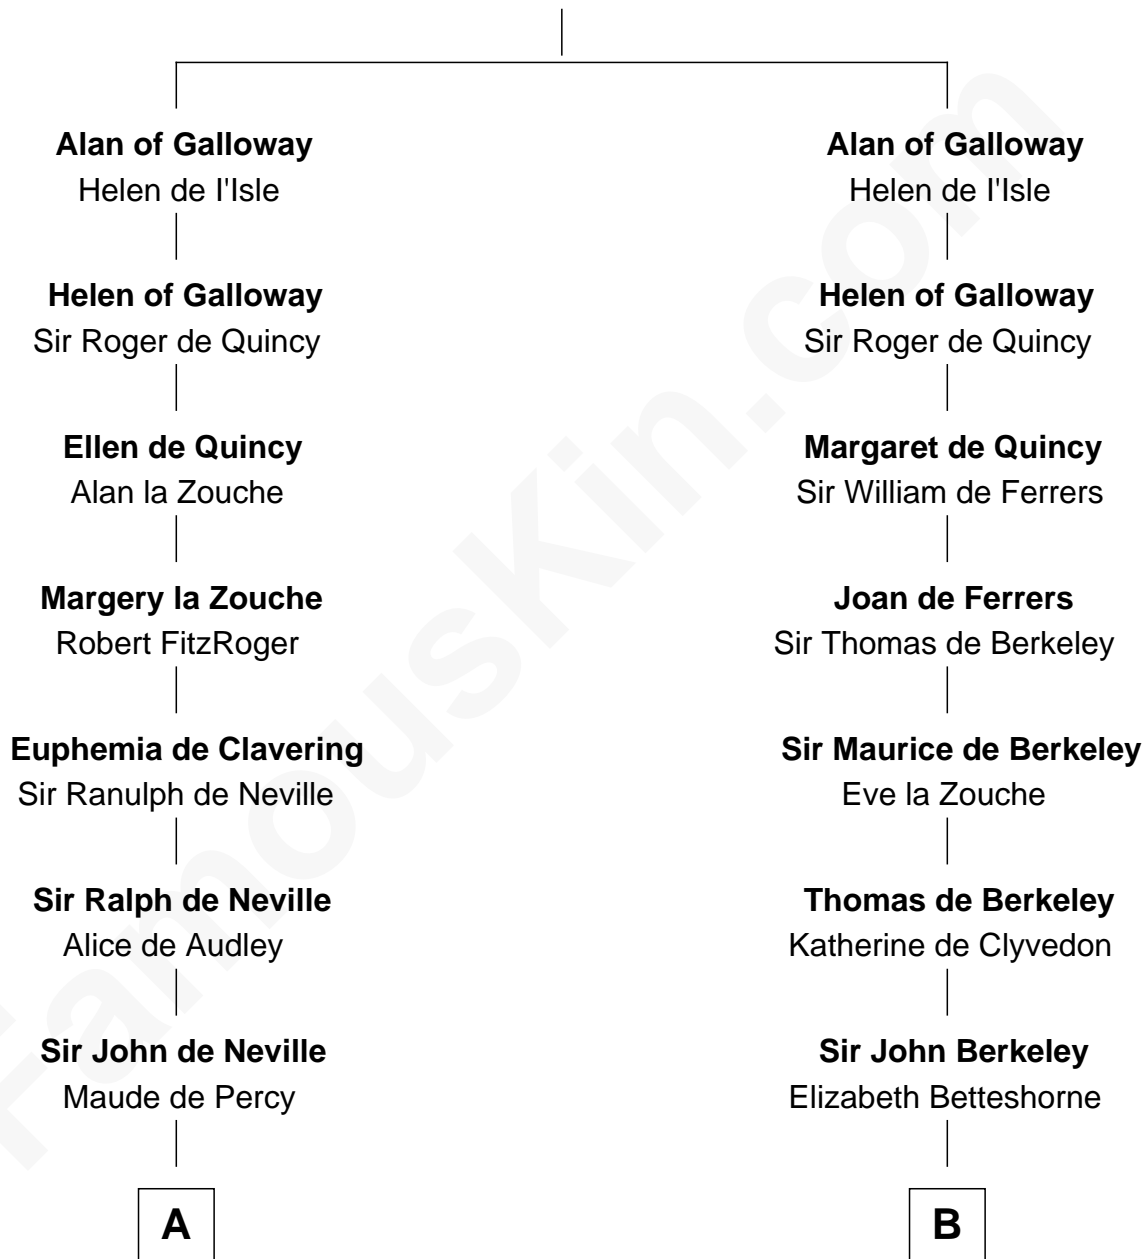

FamousKin.com

Relationship Chart of

Lewis Carroll

Author of Alice in Wonderland

18th cousin 3 times removed of

Thomas Nelson

Signer of the Declaration of Independence

Roland of Galloway

Helena de Morville

C

Lucy Hoghton
Thomas Lutwidge

Henry Lutwidge
Jane Molyneux

Charles Lutwidge
Elizabeth Anne Dodgson

Frances Jane Lutwidge
Rev. Charles Dodgson

Lewis Carroll
Author of Alice in Wonderland

D