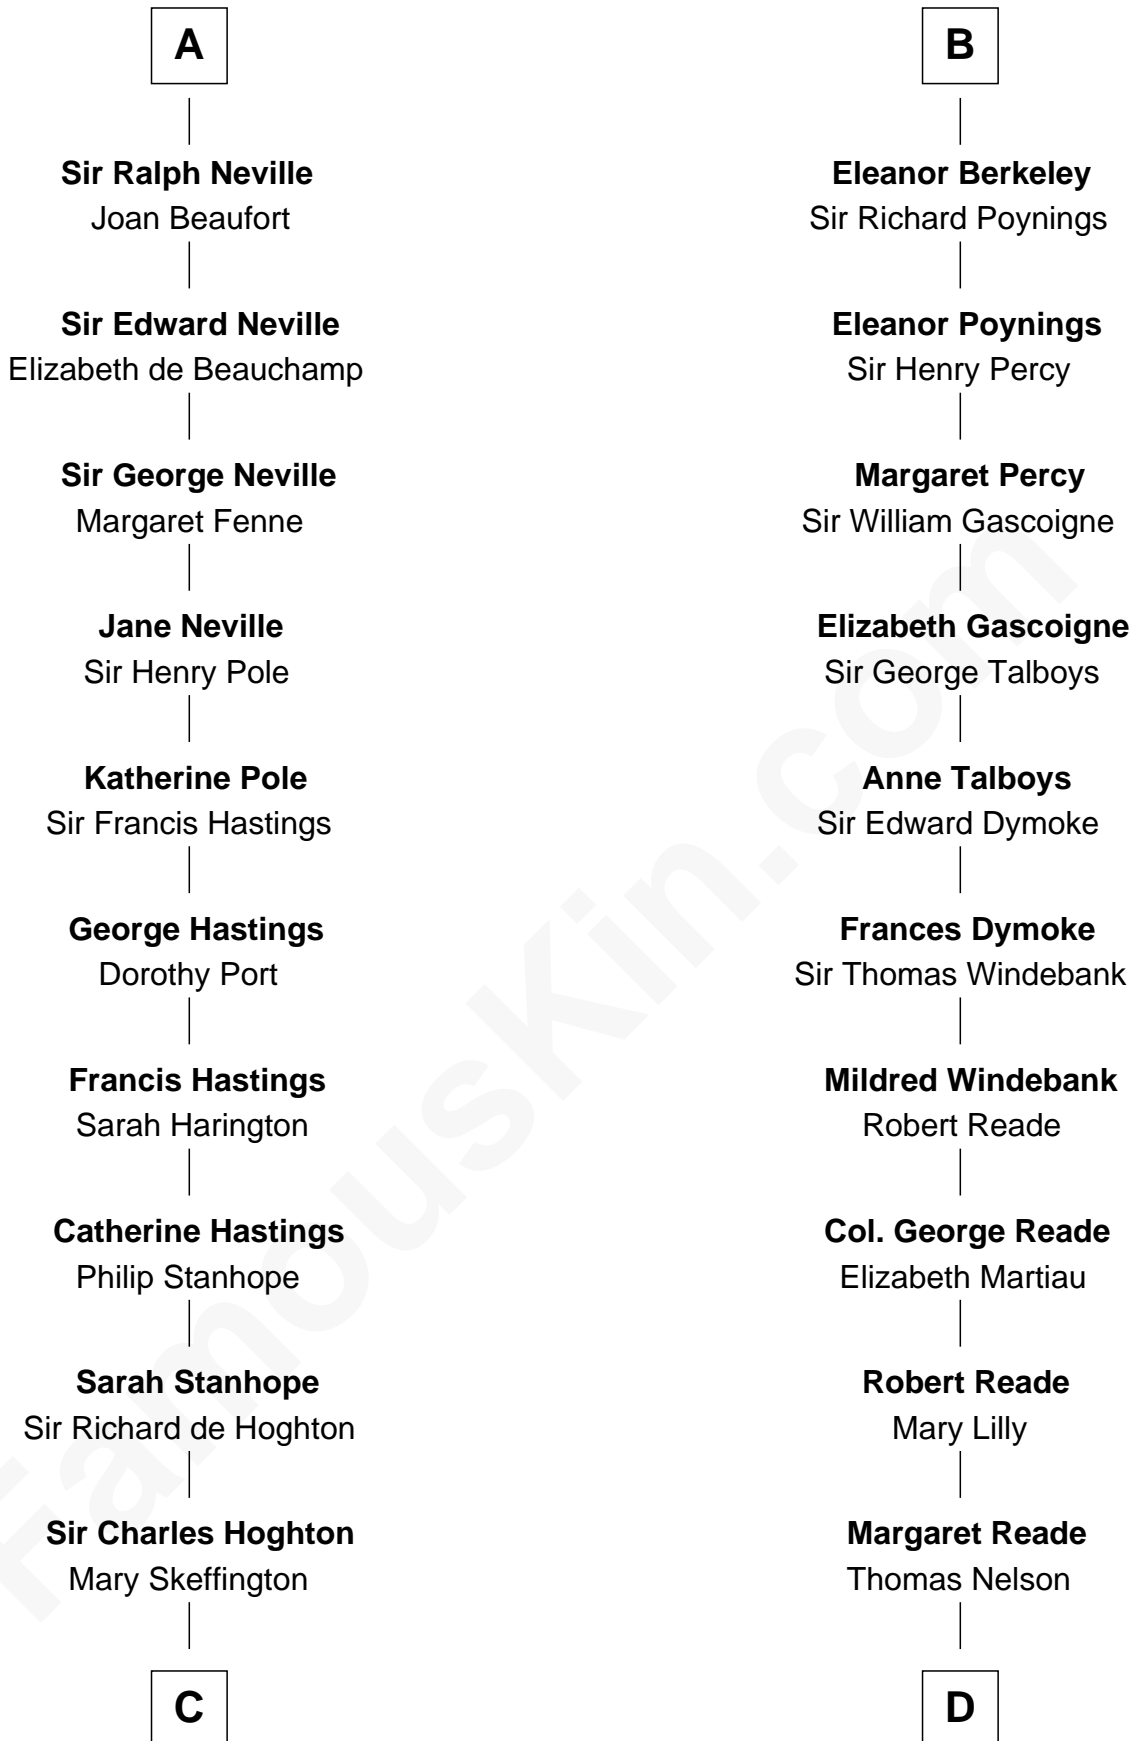

## Relationship Chart of

### Lewis Carroll

*Author of Alice in Wonderland*

18th cousin 3 times removed of

### Thomas Nelson

*Signer of the Declaration of Independence*

**C**

**Lucy Hoghton**  
Thomas Lutwidge

**Henry Lutwidge**  
Jane Molyneux

**Charles Lutwidge**  
Elizabeth Anne Dodgson

**Frances Jane Lutwidge**  
Rev. Charles Dodgson